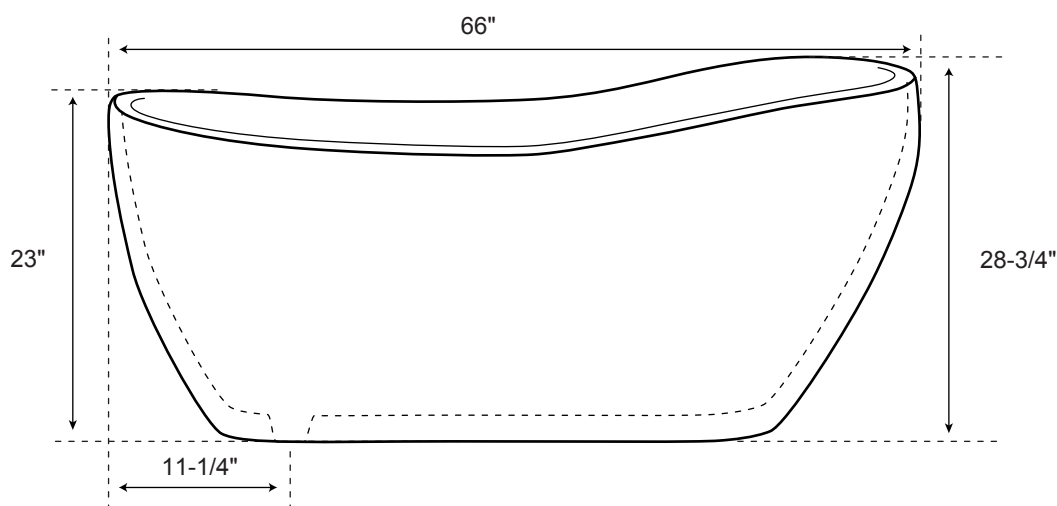

SPECIFICATIONS

Overall Dimensions	60" L x 28" W (front to back) x 28-3/4" H
Water Capacity	
without overflow	42 gallons
with overflow	36 gallons
Water Depth	
to top of tub	17-1/2" H
to overflow	14-3/4" H
Tub Weight Uncrated	65 lbs.
Tub Weight Crated	175 lbs.
Tub Rim	1-1/2" wide
Faucet Configurations	No Faucet Drilling

60" Sheba Acrylic Slipper Tub

All measurements are approximate. Measurements may vary +/- 1/2".

SPECIFICATIONS

Overall Dimensions	66" L x 28-1/4" W (front to back) x 28-3/4" H
Water Capacity	
without overflow	50 gallons
with overflow	42 gallons
Water Depth	
to top of tub	17-1/2" H
to overflow	14-3/4" H
Tub Weight Uncrated	72 lbs.
Tub Weight Crated	182 lbs.
Tub Rim	1-1/4" wide
Faucet Configurations	No Faucet Drilling

66" Sheba Acrylic Slipper Tub

All measurements are approximate. Measurements may vary +/- 1/2".

SPECIFICATIONS

Overall Dimensions	71" L x 28-1/4" W (front to back) x 29-1/8" H
Water Capacity	
without overflow	58 gallons
with overflow	49 gallons
Water Depth	
to top of tub	17-1/2" H
to overflow	14-3/4" H
Tub Weight Uncrated	78 lbs.
Tub Weight Crated	188 lbs.
Tub Rim	1-1/2" wide
Faucet Configurations	No Faucet Drilling

71" Sheba

Acrylic Slipper Tub

All measurements are approximate. Measurements may vary +/- 1/2".