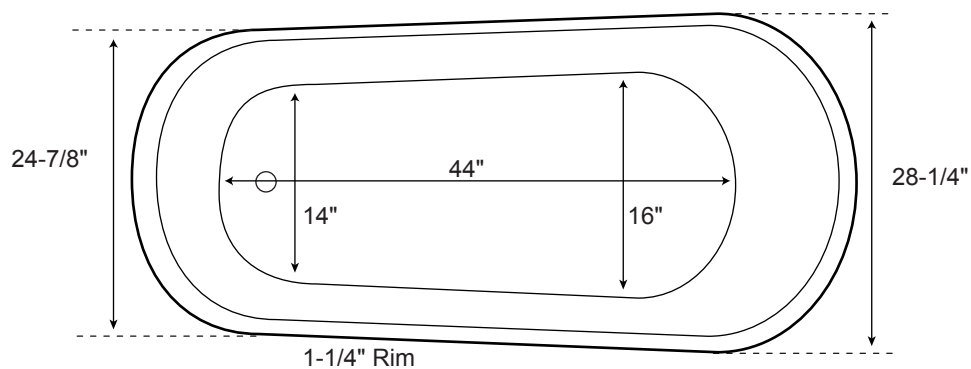

SPECIFICATIONS

Overall Dimensions	60" L x 28" W (front to back) x 28-3/4" H
Water Capacity	
without overflow	42 gallons
with overflow	36 gallons
Water Depth	
to top of tub	17-1/2" H
to overflow	14-3/4" H
Tub Weight Uncrated	65 lbs.
Tub Weight Crated	175 lbs.
Tub Rim	1-1/2" wide
Faucet Configurations	No Faucet Drilling

60" Sheba Acrylic Slipper Tub

All measurements are approximate. Measurements may vary +/- 1/2".

SPECIFICATIONS

Overall Dimensions	66" L x 28-1/4" W (front to back) x 28-3/4" H
Water Capacity	
without overflow	50 gallons
with overflow	42 gallons
Water Depth	
to top of tub	17-1/2" H
to overflow	14-3/4" H
Tub Weight Uncrated	72 lbs.
Tub Weight Crated	182 lbs.
Tub Rim	1-1/4" wide
Faucet Configurations	No Faucet Drilling

66" Sheba Acrylic Slipper Tub

All measurements are approximate. Measurements may vary +/- 1/2".

SPECIFICATIONS

Overall Dimensions	71" L x 28-1/4" W (front to back) x 29-1/8" H
Water Capacity	
without overflow	58 gallons
with overflow	49 gallons
Water Depth	
to top of tub	17-1/2" H
to overflow	14-3/4" H
Tub Weight Uncrated	78 lbs.
Tub Weight Crated	188 lbs.
Tub Rim	1-1/2" wide
Faucet Configurations	No Faucet Drilling

71" Sheba

Acrylic Slipper Tub

All measurements are approximate. Measurements may vary +/- 1/2".