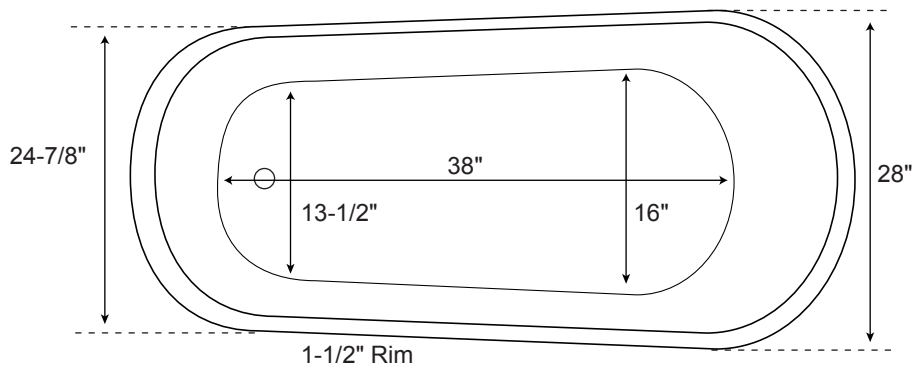

SPECIFICATIONS

Overall Dimensions	60" L x 28" W (front to back) x 28-3/4" H
Water Capacity	
without overflow	42 gallons
with overflow	36 gallons
Water Depth	
to top of tub	17-1/2" H
to overflow	14-3/4" H
Tub Weight Uncrated	65 lbs.
Tub Weight Crated	175 lbs.
Tub Rim	1-1/2" wide
Faucet Configurations	No Faucet Drilling

60" Sheba Acrylic Slipper Tub

All measurements are approximate. Measurements may vary +/- 1/2".

SPECIFICATIONS

Overall Dimensions	66" L x 28-1/4" W (front to back) x 28-3/4" H
Water Capacity	
without overflow	50 gallons
with overflow	42 gallons
Water Depth	
to top of tub	17-1/2" H
to overflow	14-3/4" H
Tub Weight Uncrated	72 lbs.
Tub Weight Crated	182 lbs.
Tub Rim	1-1/4" wide
Faucet Configurations	No Faucet Drilling

66" Sheba Acrylic Slipper Tub

All measurements are approximate. Measurements may vary +/- 1/2".

SPECIFICATIONS

Overall Dimensions	71" L x 28-1/4" W (front to back) x 29-1/8" H
Water Capacity	
without overflow	58 gallons
with overflow	49 gallons
Water Depth	
to top of tub	17-1/2" H
to overflow	14-3/4" H
Tub Weight Uncrated	78 lbs.
Tub Weight Crated	188 lbs.
Tub Rim	1-1/2" wide
Faucet Configurations	No Faucet Drilling

71" Sheba

Acrylic Slipper Tub

All measurements are approximate. Measurements may vary +/- 1/2".