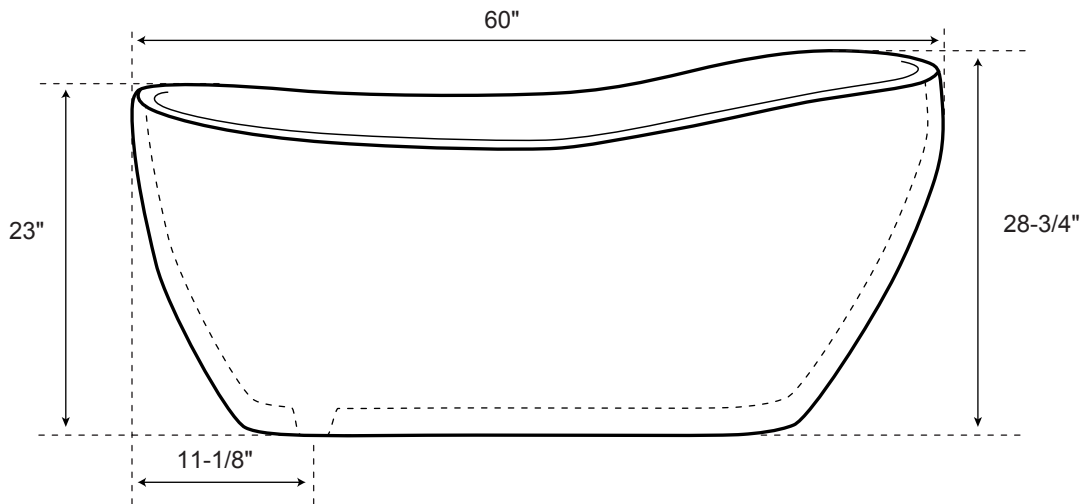

SPECIFICATIONS

Overall Dimensions	60" L x 28" W (front to back) x 28-3/4" H
Water Capacity	
without overflow	42 gallons
with overflow	36 gallons
Water Depth	
to top of tub	17-1/2" H
to overflow	14-3/4" H
Tub Weight Uncrated	65 lbs.
Tub Weight Crated	175 lbs.
Tub Rim	1-1/2" wide
Faucet Configurations	No Faucet Drilling

60" Sheba Acrylic Slipper Tub

All measurements are approximate. Measurements may vary +/- 1/2".

SPECIFICATIONS

Overall Dimensions	66" L x 28-1/4" W (front to back) x 28-3/4" H
Water Capacity	
without overflow	50 gallons
with overflow	42 gallons
Water Depth	
to top of tub	17-1/2" H
to overflow	14-3/4" H
Tub Weight Uncrated	72 lbs.
Tub Weight Crated	182 lbs.
Tub Rim	1-1/4" wide
Faucet Configurations	No Faucet Drilling

66" Sheba Acrylic Slipper Tub

All measurements are approximate. Measurements may vary +/- 1/2".

SPECIFICATIONS

Overall Dimensions	71" L x 28-1/4" W (front to back) x 29-1/8" H
Water Capacity	
without overflow	58 gallons
with overflow	49 gallons
Water Depth	
to top of tub	17-1/2" H
to overflow	14-3/4" H
Tub Weight Uncrated	78 lbs.
Tub Weight Crated	188 lbs.
Tub Rim	1-1/2" wide
Faucet Configurations	No Faucet Drilling

71" Sheba

Acrylic Slipper Tub

All measurements are approximate. Measurements may vary +/- 1/2".