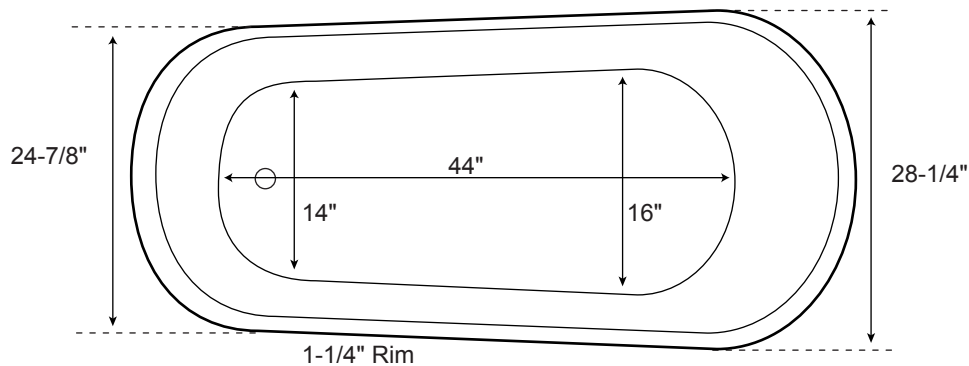

12-15 year battery life

SPECIFICATIONS

Overall Dimensions	60" L x 28" W (front to back) x 28-3/4" H
Water Capacity	
without overflow	42 gallons
with overflow	36 gallons
Water Depth	
to top of tub	17-1/2" H
to overflow	14-3/4" H
Tub Weight Uncrated	65 lbs.
Tub Weight Crated	174 lbs.
Tub Rim	1-1/2" wide
Faucet Configurations	No Faucet Drilling

60" Sheba Freestanding Acrylic Air Tub

All measurements are approximate. Measurements may vary +/- 1/2".

SPECIFICATIONS

Overall Dimensions	66" L x 28-1/4" W (front to back) x 28-3/4" H
Water Capacity	
without overflow	50 gallons
with overflow	42 gallons
Water Depth	
to top of tub	17-1/2" H
to overflow	14-3/4" H
Tub Weight Uncrated	66 lbs.
Tub Weight Crated	176 lbs.
Tub Rim	1-1/4" wide
Faucet Configurations	No Faucet Drilling

66" Sheba

Freestanding
Acrylic Air Tub

All measurements are approximate. Measurements may vary +/- 1/2".

SPECIFICATIONS

Overall Dimensions	71" L x 28-1/4" W (front to back) x 29-1/8" H
Water Capacity	
without overflow	58 gallons
with overflow	49 gallons
Water Depth	
to top of tub	17-1/2" H
to overflow	14-3/4" H
Tub Weight Uncrated	82 lbs.
Tub Weight Crated	192 lbs.
Tub Rim	1-1/2" wide
Faucet Configurations	No Faucet Drilling

71" Sheba

Freestanding
Acrylic Air Tub

All measurements are approximate. Measurements may vary +/- 1/2".