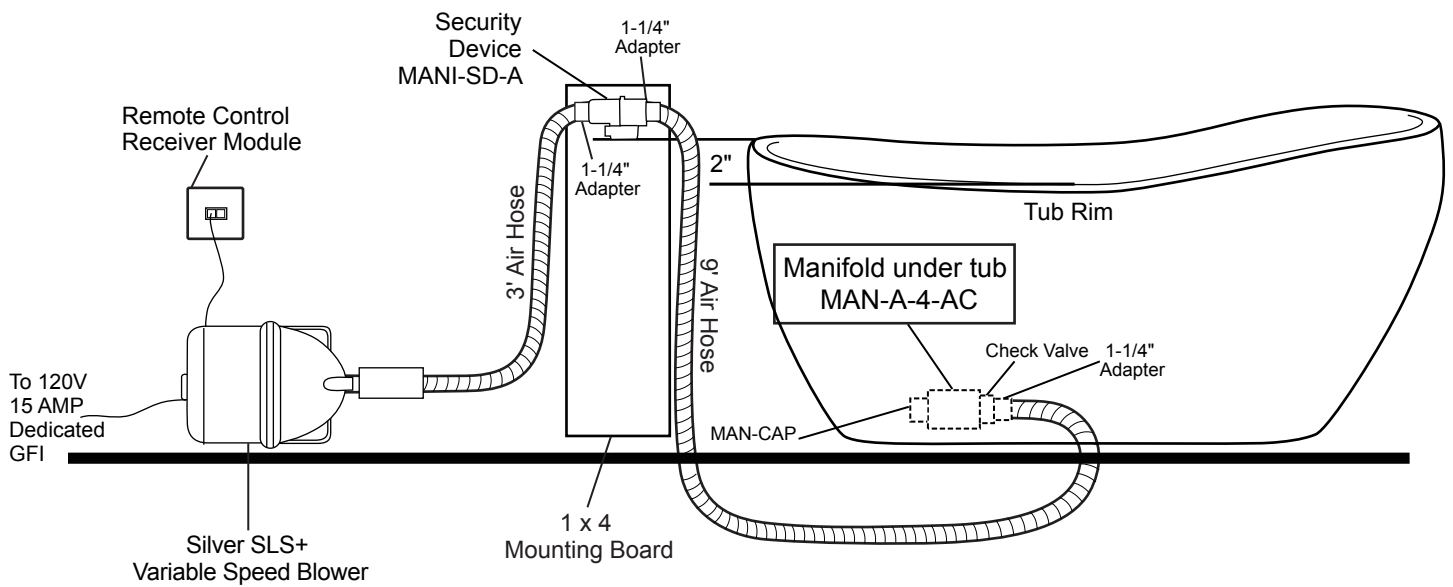

INSTALLATION INSTRUCTIONS

Install so that the security device, MANI-SD-A, is at least 2" above the bottom of the overflow hole.

Components List:

- BM-TWP Ball Check Valve Jets
- MANI-SD-A Security Device
- MAN-A-4-AC Manifold
- Silver SLS+ Variable Speed Blower

INSTALLATION INSTRUCTIONS

Install so that the security device, MANI-SD-A, is at least 2" above the tub rim.

Components List:

- BM-TWP Ball Check Valve Jets
- MANI-SD-A Security Device
- MAN-A-4-AC Manifold
- Silver SLS+ Variable Speed Blower

Sheba

Freestanding Acrylic Air Tub Without Overflow

Inside of Bath

Features:

- (12) Maxi Air Jets with 24 openings

Elbows for air jets

Tees for air jets

- Remote Control CG+/RTC-SENSOR-WP

60" Sheba Freestanding Acrylic Air Tub

All measurements are approximate. Measurements may vary +/- 1/2".

SPECIFICATIONS

Overall Dimensions	66" L x 28-1/4" W (front to back) x 28-3/4" H
Water Capacity	
without overflow	50 gallons
with overflow	42 gallons
Water Depth	
to top of tub	17-1/2" H
to overflow	14-3/4" H
Tub Weight Uncrated	66 lbs.
Tub Weight Crated	176 lbs.
Tub Rim	1-1/4" wide
Faucet Configurations	No Faucet Drilling