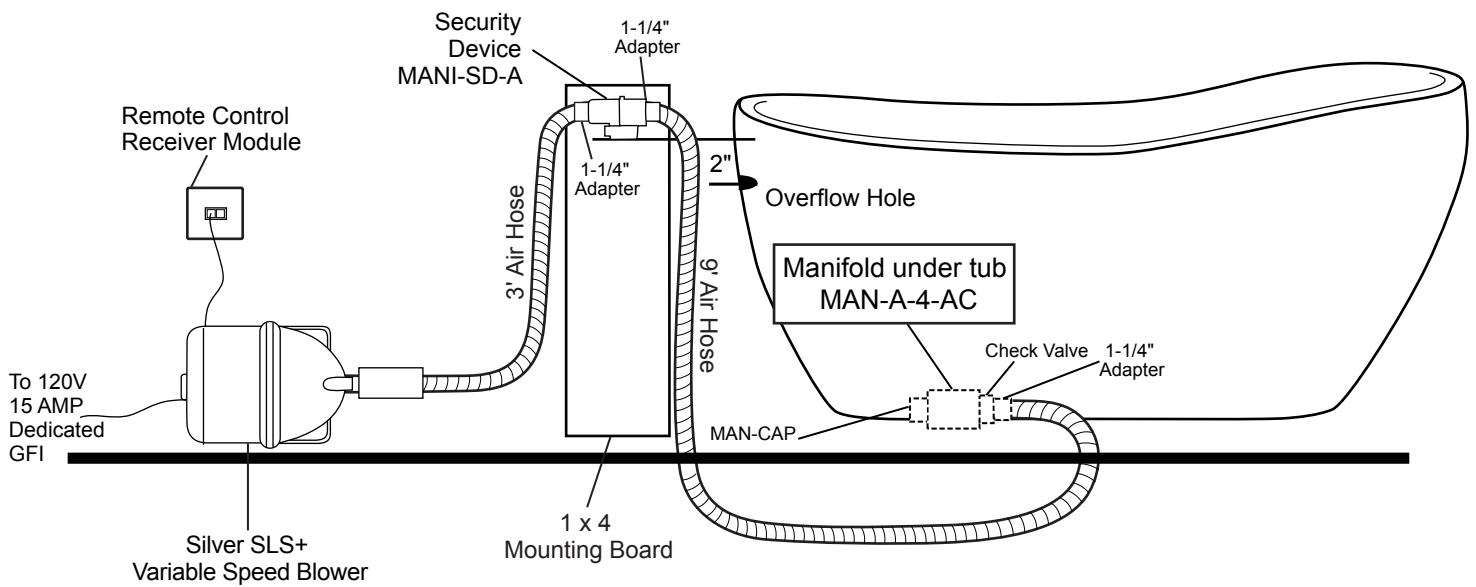

INSTALLATION INSTRUCTIONS

Install so that the security device, MANI-SD-A, is at least 2" above the bottom of the overflow hole.

Components List:

- BM-TWP Ball Check Valve Jets
- MANI-SD-A Security Device
- MAN-A-4-AC Manifold
- Silver SLS+ Variable Speed Blower

Sheba Freestanding Acrylic Air Tub With Overflow

Inside of Bath

Features:

- (12) Maxi Air Jets with 24 openings

Elbows for air jets

Tees for air jets

- Remote Control CG+/RTC-SENSOR-WP

12-15 year battery life

INSTALLATION INSTRUCTIONS

Install so that the security device, MANI-SD-A, is at least 2" above the tub rim.

Components List:

- BM-TWP Ball Check Valve Jets
- MANI-SD-A Security Device
- MAN-A-4-AC Manifold
- Silver SLS+ Variable Speed Blower

12-15 year battery life

SPECIFICATIONS

Overall Dimensions	60" L x 28" W (front to back) x 28-3/4" H
Water Capacity	
without overflow	42 gallons
with overflow	36 gallons
Water Depth	
to top of tub	17-1/2" H
to overflow	14-3/4" H
Tub Weight Uncrated	65 lbs.
Tub Weight Crated	174 lbs.
Tub Rim	1-1/2" wide
Faucet Configurations	No Faucet Drilling