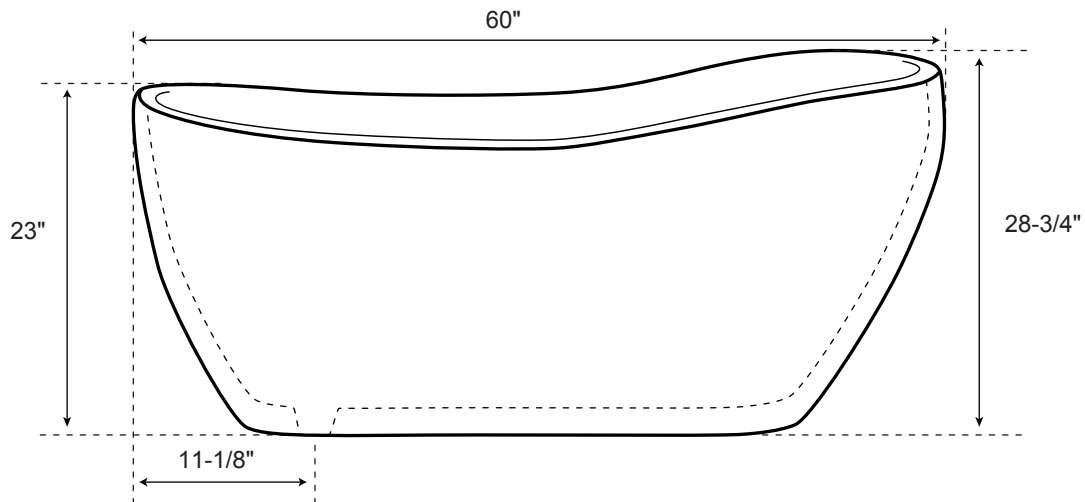

Sheba

Freestanding Acrylic Air Tub Without Overflow

Inside of Bath

Features:

- (12) Maxi Air Jets with 24 openings

Elbows for air jets

Tees for air jets

- Remote Control CG+/RTC-SENSOR-WP

12-15 year battery life

SPECIFICATIONS

Overall Dimensions	60" L x 28" W (front to back) x 28-3/4" H
Water Capacity	
without overflow	42 gallons
with overflow	36 gallons
Water Depth	
to top of tub	17-1/2" H
to overflow	14-3/4" H
Tub Weight Uncrated	65 lbs.
Tub Weight Crated	174 lbs.
Tub Rim	1-1/2" wide
Faucet Configurations	No Faucet Drilling

60" Sheba Freestanding Acrylic Air Tub

All measurements are approximate. Measurements may vary +/- 1/2".

SPECIFICATIONS

Overall Dimensions	66" L x 28-1/4" W (front to back) x 28-3/4" H
Water Capacity	
without overflow	50 gallons
with overflow	42 gallons
Water Depth	
to top of tub	17-1/2" H
to overflow	14-3/4" H
Tub Weight Uncrated	66 lbs.
Tub Weight Crated	176 lbs.
Tub Rim	1-1/4" wide
Faucet Configurations	No Faucet Drilling

66" Sheba

Freestanding
Acrylic Air Tub

All measurements are approximate. Measurements may vary +/- 1/2".

SPECIFICATIONS

Overall Dimensions	71" L x 28-1/4" W (front to back) x 29-1/8" H
Water Capacity	
without overflow	58 gallons
with overflow	49 gallons
Water Depth	
to top of tub	17-1/2" H
to overflow	14-3/4" H
Tub Weight Uncrated	82 lbs.
Tub Weight Crated	192 lbs.
Tub Rim	1-1/2" wide
Faucet Configurations	No Faucet Drilling