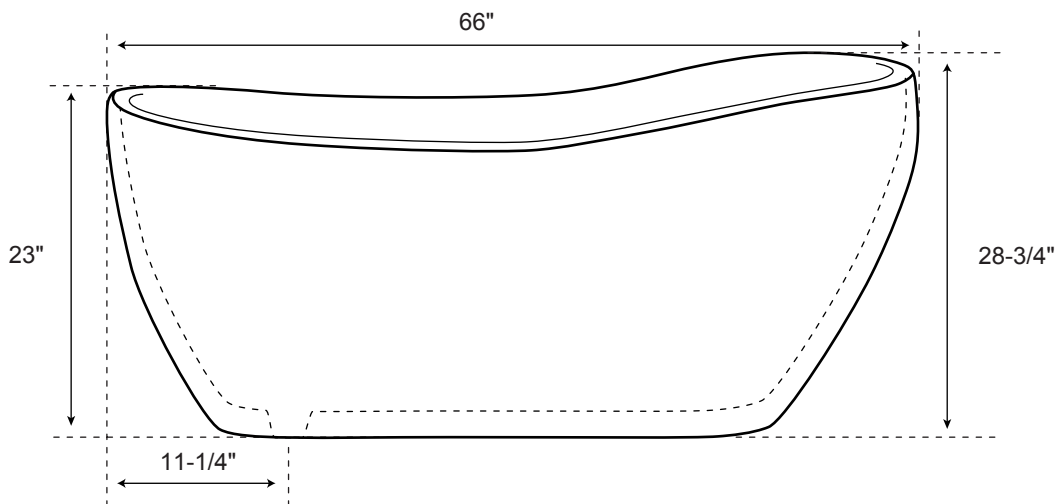

12-15 year battery life

SPECIFICATIONS

Overall Dimensions	60" L x 28" W (front to back) x 28-3/4" H
Water Capacity	
without overflow	42 gallons
with overflow	36 gallons
Water Depth	
to top of tub	17-1/2" H
to overflow	14-3/4" H
Tub Weight Uncrated	65 lbs.
Tub Weight Crated	174 lbs.
Tub Rim	1-1/2" wide
Faucet Configurations	No Faucet Drilling

60" Sheba Freestanding Acrylic Air Tub

All measurements are approximate. Measurements may vary +/- 1/2".

SPECIFICATIONS

Overall Dimensions	66" L x 28-1/4" W (front to back) x 28-3/4" H
Water Capacity	
without overflow	50 gallons
with overflow	42 gallons
Water Depth	
to top of tub	17-1/2" H
to overflow	14-3/4" H
Tub Weight Uncrated	66 lbs.
Tub Weight Crated	176 lbs.
Tub Rim	1-1/4" wide
Faucet Configurations	No Faucet Drilling

66" Sheba

Freestanding
Acrylic Air Tub

All measurements are approximate. Measurements may vary +/- 1/2".

SPECIFICATIONS

Overall Dimensions	71" L x 28-1/4" W (front to back) x 29-1/8" H
Water Capacity	
without overflow	58 gallons
with overflow	49 gallons
Water Depth	
to top of tub	17-1/2" H
to overflow	14-3/4" H
Tub Weight Uncrated	82 lbs.
Tub Weight Crated	192 lbs.
Tub Rim	1-1/2" wide
Faucet Configurations	No Faucet Drilling

71" Sheba

Freestanding
Acrylic Air Tub

All measurements are approximate. Measurements may vary +/- 1/2".