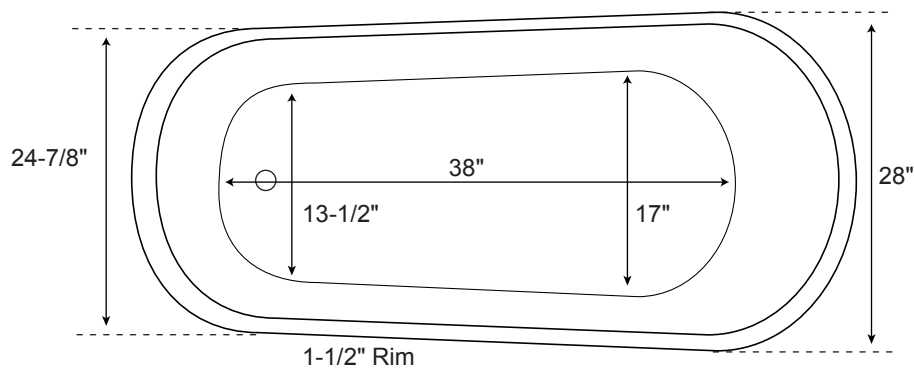

Sheba

Freestanding Acrylic Air Tub Without Overflow

Inside of Bath

Features:

- (12) Maxi Air Jets with 24 openings

Elbows for air jets

Tees for air jets

- Remote Control CG+/RTC-SENSOR-WP

12-15 year battery life

SPECIFICATIONS

Overall Dimensions	60" L x 28" W (front to back) x 28-3/4" H
Water Capacity	
without overflow	42 gallons
with overflow	36 gallons
Water Depth	
to top of tub	17-1/2" H
to overflow	14-3/4" H
Tub Weight Uncrated	65 lbs.
Tub Weight Crated	174 lbs.
Tub Rim	1-1/2" wide
Faucet Configurations	No Faucet Drilling

60" Sheba Freestanding Acrylic Air Tub

All measurements are approximate. Measurements may vary +/- 1/2".

SPECIFICATIONS

Overall Dimensions	66" L x 28-1/4" W (front to back) x 28-3/4" H
Water Capacity	
without overflow	50 gallons
with overflow	42 gallons
Water Depth	
to top of tub	17-1/2" H
to overflow	14-3/4" H
Tub Weight Uncrated	66 lbs.
Tub Weight Crated	176 lbs.
Tub Rim	1-1/4" wide
Faucet Configurations	No Faucet Drilling

66" Sheba

Freestanding
Acrylic Air Tub

All measurements are approximate. Measurements may vary +/- 1/2".

SPECIFICATIONS

Overall Dimensions	71" L x 28-1/4" W (front to back) x 29-1/8" H
Water Capacity	
without overflow	58 gallons
with overflow	49 gallons
Water Depth	
to top of tub	17-1/2" H
to overflow	14-3/4" H
Tub Weight Uncrated	82 lbs.
Tub Weight Crated	192 lbs.
Tub Rim	1-1/2" wide
Faucet Configurations	No Faucet Drilling