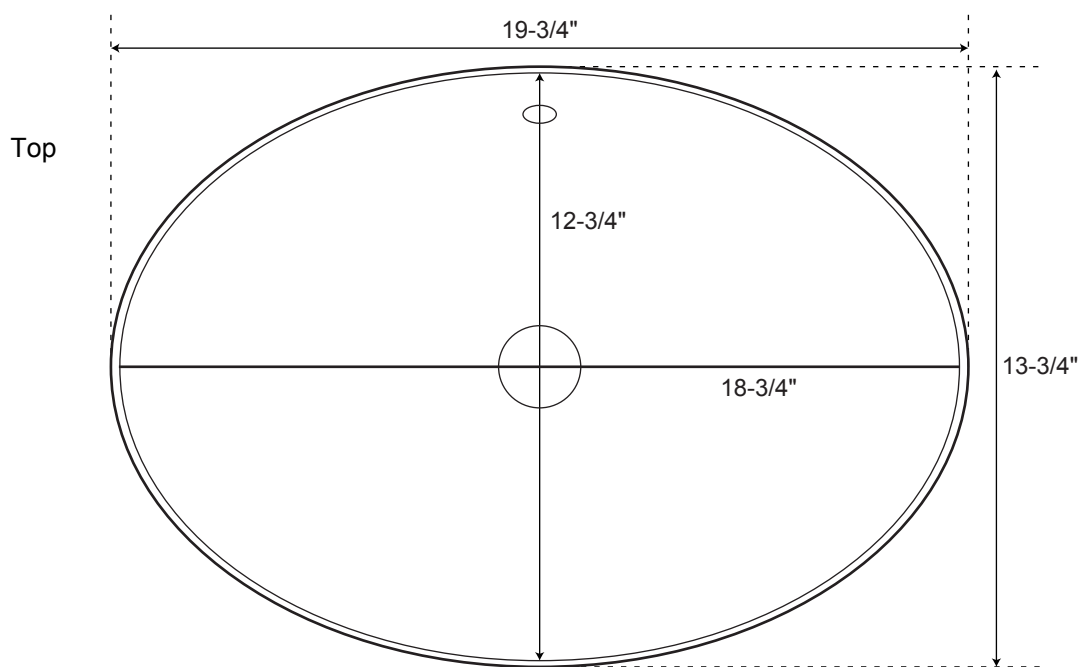

SPECIFICATIONS

Overall Dimensions	19-3/4" L x 13-3/4" W (front to back) x 5-3/4" H
Interior Dimensions	18-3/4" L x 12-3/4" W (front to back)
Water Depth	1-3/4" to Overflow
Drain Hole	1-1/2" Diameter
Faucet Deck	N/A
Faucet Configurations	None

20" Riona

Oval Vessel Sink

All measurements are approximate.

Front