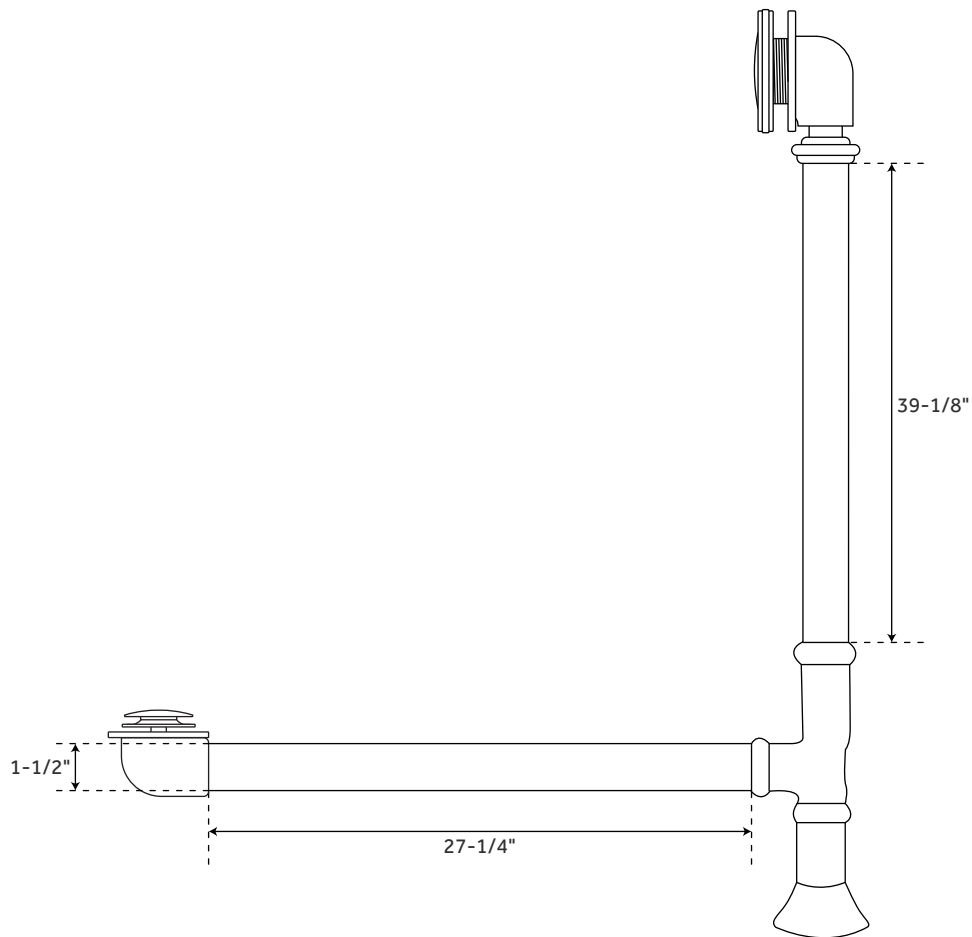

REVISED 03/26/2020

PRESS AND SEAL OVERFLOW

EXTENDED POP-UP TUB DRAIN - SWIVEL HEAD - 1-1/2" TUBING

SKU: 921385

FEATURES

- Material: Brass
- Overflow Hole: Yes
- Overflow Options: Press and Seal

PRODUCT IMAGE

All dimensions and specifications are nominal and may vary. Use actual products for accuracy in critical situations.

PAGE 2

STANDARD OVERFLOW

EXTENDED POP-UP TUB DRAIN - SWIVEL HEAD - 1-1/2" TUBING

SKU: 943092

FEATURES

Material: Brass
Overflow Hole: Yes
Overflow Options: Standard

CODES/STANDARDS

cUPC
ASME A112.18.2/CSA B125.2

PRODUCT IMAGE

All dimensions and specifications are nominal and may vary. Use actual products for accuracy in critical situations.

PAGE 3

DAISY WHEEL OVERFLOW

EXTENDED POP-UP TUB DRAIN - SWIVEL HEAD - 1-1/2" TUBING

SKU: 946608

FEATURES

Material: Brass
Overflow Hole: Yes
Overflow Options: Daisy Wheel

CODES/STANDARDS

cUPC
ASME A112.18.2/CSA B125.2