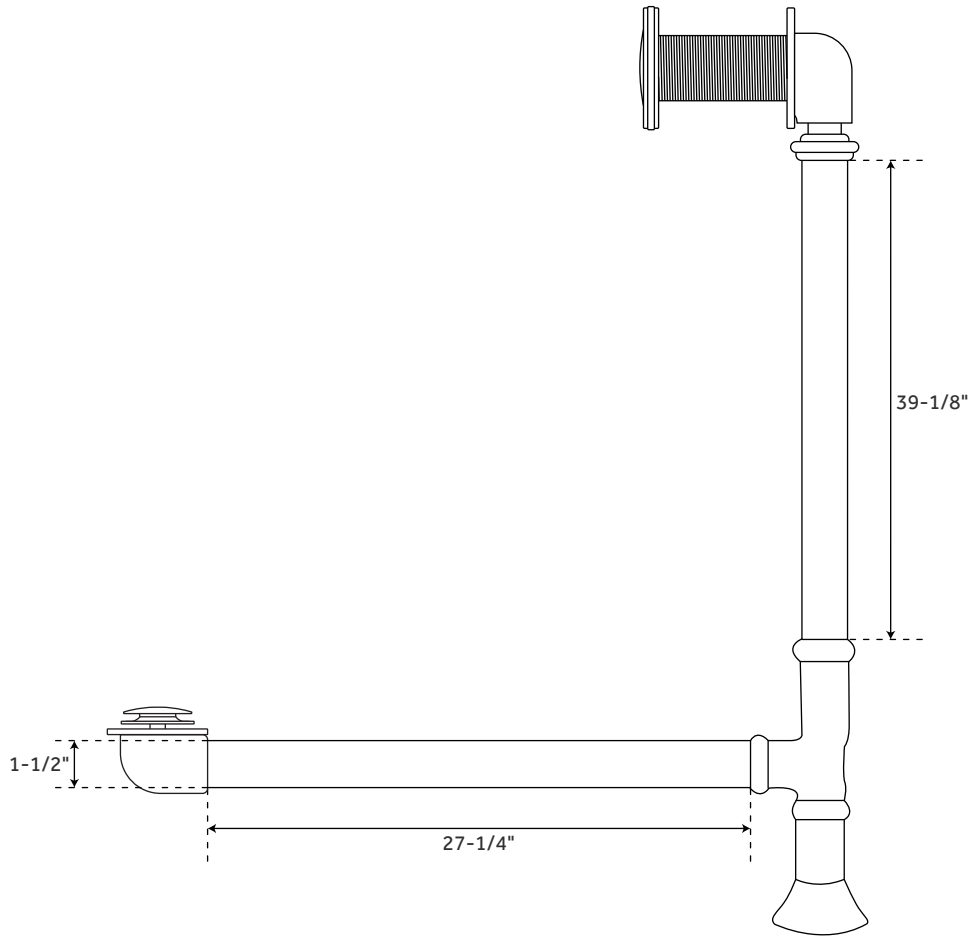

POP-UP TUB DRAIN

EXTENDED - SWIVEL HEAD - 1-1/2" TUBING

FEATURES

- 1-5/16" Thread Length Dimensions: 27-1/4" L drain pipe, 39-1/8" H overflow pipe. Accommodates tub walls up to 7/8" thick at overflow
- 2-3/8" Thread Length Dimensions: 27-1/4" L drain pipe, 39-1/8" H overflow pipe. Accommodates tub walls up to 1-3/4" thick at overflow
- 2-15/16" Thread Length Dimensions: 27-1/4" L drain pipe, 39-1/8" H overflow pipe. Accommodates tub walls up to 2-1/2" thick at overflow
- 3-11/16" Thread Length Dimensions: 27-1/4" L drain pipe, 39-1/8" H overflow pipe. Accommodates tub walls up to 3-3/8" thick at overflow
- 4-1/4" Thread Length Dimensions: 27-1/4" L drain pipe, 39-1/8" H overflow pipe. Accommodates tub walls up to 3-3/4" thick at overflow

REVISED 03/26/2020

PRESS AND SEAL OVERFLOW

EXTENDED POP-UP TUB DRAIN - SWIVEL HEAD - 1-1/2" TUBING

SKU: 921385

FEATURES

- Material: Brass
- Overflow Hole: Yes
- Overflow Options: Press and Seal

PRODUCT IMAGE

All dimensions and specifications are nominal and may vary. Use actual products for accuracy in critical situations.

PAGE 2

STANDARD OVERFLOW

EXTENDED POP-UP TUB DRAIN - SWIVEL HEAD - 1-1/2" TUBING

SKU: 943092

PAGE 3

DAISY WHEEL OVERFLOW

EXTENDED POP-UP TUB DRAIN - SWIVEL HEAD - 1-1/2" TUBING

SKU: 946608

FEATURES

Material: Brass
Overflow Hole: Yes
Overflow Options: Daisy Wheel

CODES/STANDARDS

cUPC
ASME A112.18.2/CSA B125.2