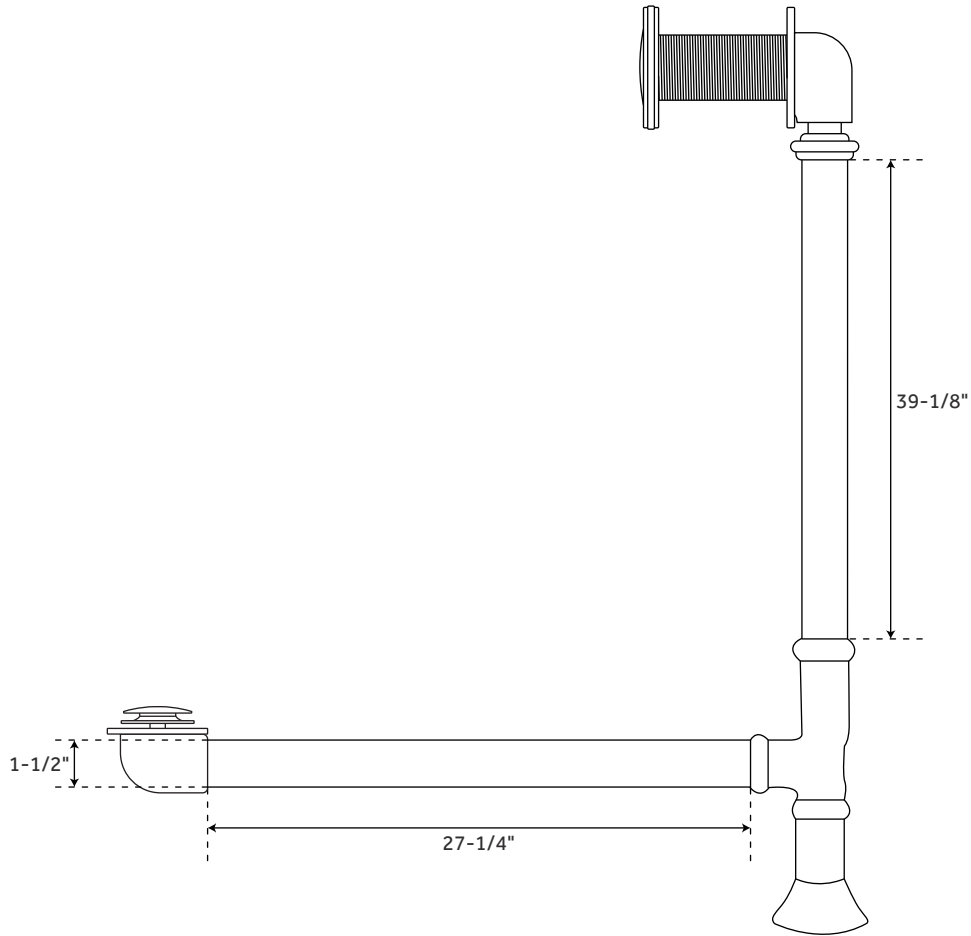

POP-UP TUB DRAIN

EXTENDED - SWIVEL HEAD - 1-1/2" TUBING

FEATURES

- 1-5/16" Thread Length Dimensions: 27-1/4" L drain pipe, 39-1/8" H overflow pipe. Accommodates tub walls up to 7/8" thick at overflow
- 2-3/8" Thread Length Dimensions: 27-1/4" L drain pipe, 39-1/8" H overflow pipe. Accommodates tub walls up to 1-3/4" thick at overflow
- 2-15/16" Thread Length Dimensions: 27-1/4" L drain pipe, 39-1/8" H overflow pipe. Accommodates tub walls up to 2-1/2" thick at overflow
- 3-11/16" Thread Length Dimensions: 27-1/4" L drain pipe, 39-1/8" H overflow pipe. Accommodates tub walls up to 3-3/8" thick at overflow
- 4-1/4" Thread Length Dimensions: 27-1/4" L drain pipe, 39-1/8" H overflow pipe. Accommodates tub walls up to 3-3/4" thick at overflow

CONTENTS

TUB DRAIN PAGE 2

SKU	CODE
943092	501933, 501950, 501998, 501999, 502000, 502002, 502047, 502048, 502049, 502050, 502051, 502052, 502053, 502054, 502056, 502057, 502058, 502059, 502060, 502061, 502062, 502063, 502064, 502065, 502066, 502067, 502068, 502069, 502070, 502766, 510730, 510731, 510732, 510733, 510734
	510720, 510721, 510724, 510726, 510727, 510728, 510729, 512170, 512171, 512172, 512173, 512174, 512175, 512180, 512182, 512183, 512184, 512185, 512186, 512187, 512196, 512197, 512198, 512199, 512200, 512201, 512202, 512203, 512204, 512207, 512210, 512211, 512212, 512213, 512214

REVISED 03/26/2020

PRESS AND SEAL OVERFLOW

EXTENDED POP-UP TUB DRAIN - SWIVEL HEAD - 1-1/2" TUBING

SKU: 921385

FEATURES

- Material: Brass
- Overflow Hole: Yes
- Overflow Options: Press and Seal

PRODUCT IMAGE

All dimensions and specifications are nominal and may vary. Use actual products for accuracy in critical situations.

PAGE 2

STANDARD OVERFLOW

EXTENDED POP-UP TUB DRAIN - SWIVEL HEAD - 1-1/2" TUBING

SKU: 943092