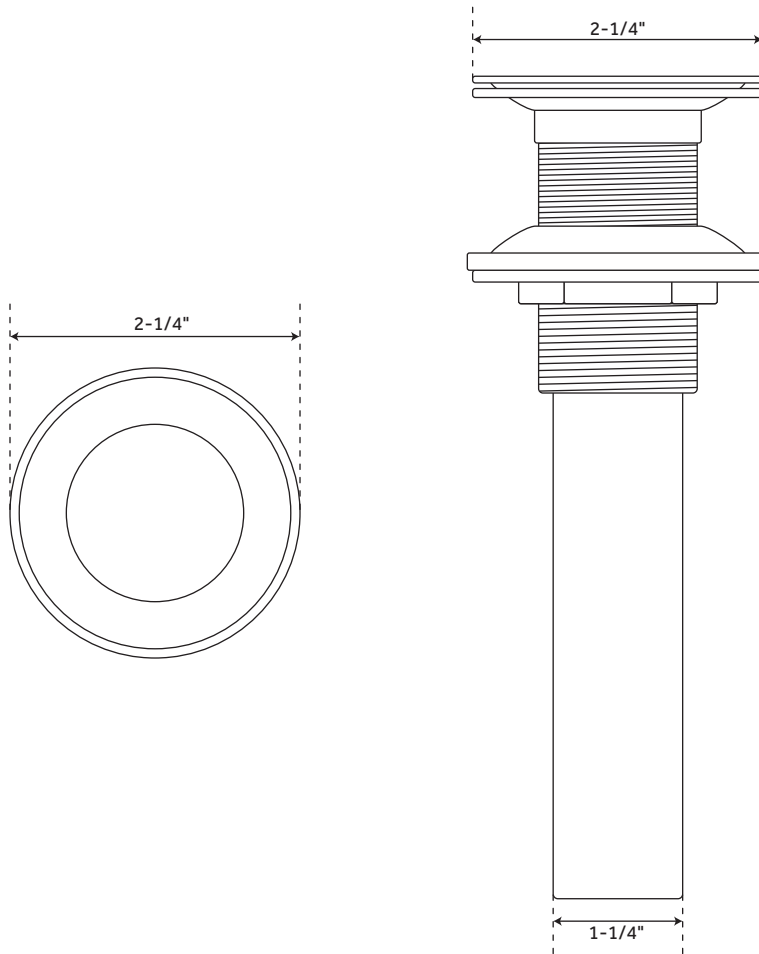

POP-UP

BATHROOM DRAIN - 1-1/2"

WITHOUT OVERFLOW

FEATURES

- Material: Brass
- Fits Drain Hole Size: 1-1/2"
- Made Of Solid Brass
- Completely Finished With Plated Parts
- Fits Standard Sinks With 1-1/2" Drain Holes
- 1-1/4" Tailpiece
- Overflow Hole: No