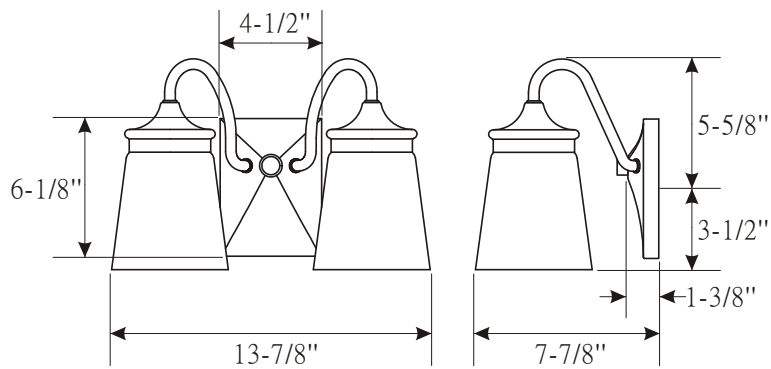

VL3152MB/PC