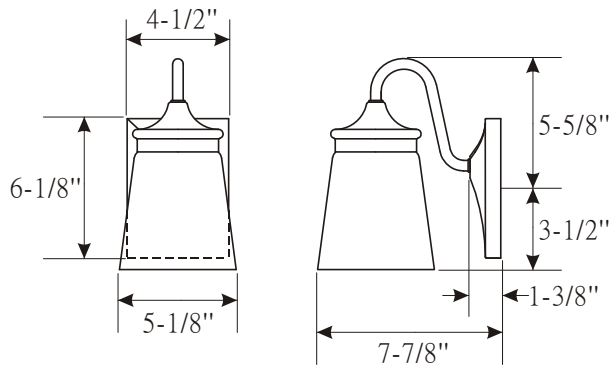

VL3151MB/PC