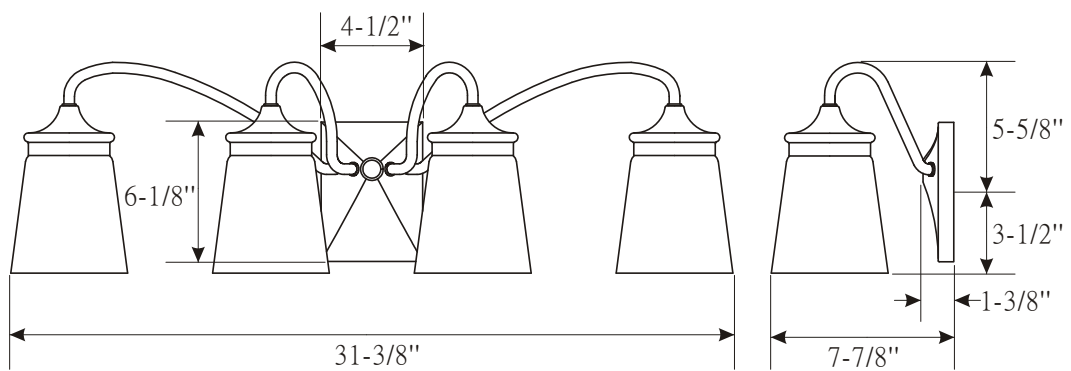

Damp Location Only

- Backplate dimensions: L 6-1/8" x W 4-1/2" x D 1-3/8"
- Wattage:

VL3151MB/PC: Uses one 60W medium base lamp max

VL3152MB/PC: Uses two 60W medium base lamps max

VL3153MB/PC: Uses three 60W medium base lamps max

VL3154MB/PC: Uses four 60W medium base lamps max

See dimensional drawing on back.

VL3151MB/PC

VL3152MB/PC

VL3153MB/PC

VL3154MB/PC