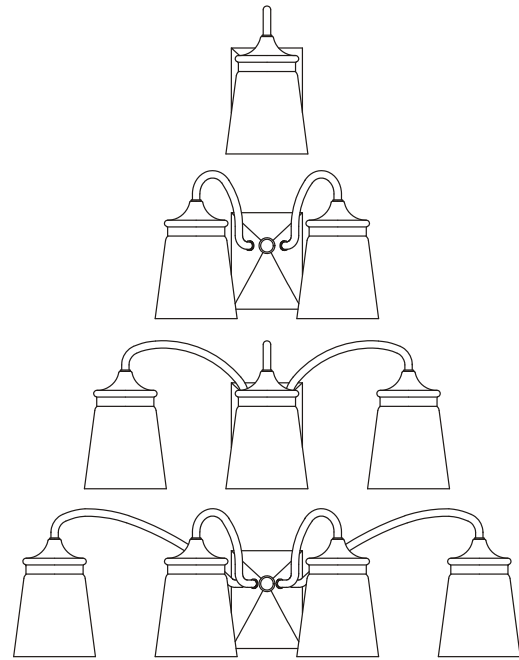

Vanity Light

VL3151MB/PC

VL3152MB/PC

VL3153MB/PC

VL3154MB/PC

- 1, 2, 3 or 4 - Light Vanity Light in Matte Black or Polished Chrome
- Clear Glass
- No special tools needed for assembly
- Dimmable: NO
- Mount position: Up or down
- Certification:
UL/CUL

Damp Location Only

- Backplate dimensions: L 6-1/8" x W 4-1/2" x D 1-3/8"
- Wattage:

VL3151MB/PC: Uses one 60W medium base lamp max

VL3152MB/PC: Uses two 60W medium base lamps max

VL3153MB/PC: Uses three 60W medium base lamps max