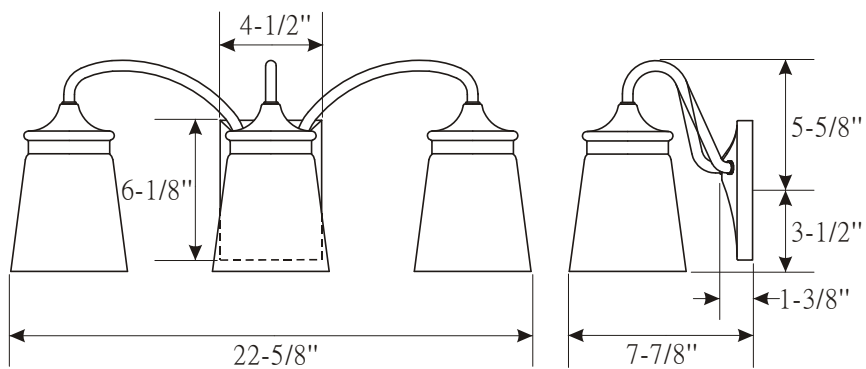

Damp Location Only

- Backplate dimensions: L 6-1/8" x W 4-1/2" x D 1-3/8"
- Wattage:

VL3151MB/PC: Uses one 60W medium base lamp max

VL3152MB/PC: Uses two 60W medium base lamps max

VL3153MB/PC: Uses three 60W medium base lamps max

VL3154MB/PC: Uses four 60W medium base lamps max

See dimensional drawing on back.

VL3151MB/PC

VL3152MB/PC

VL3153MB/PC

VL3154MB/PC