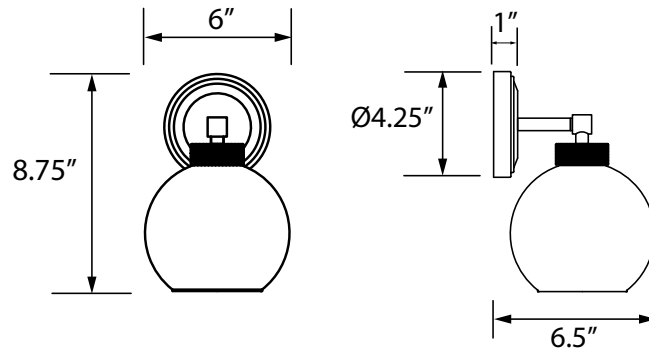

PHVL3231BG
PHVL3231MB