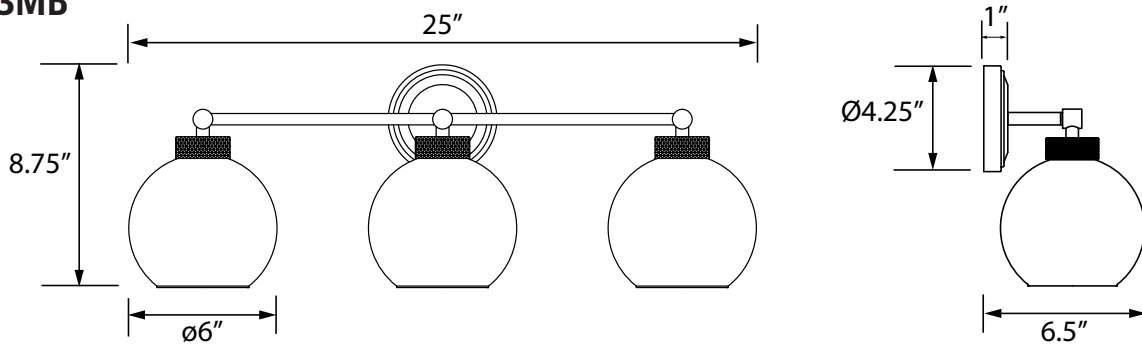

PHVL3233BG
PHVL3233MB