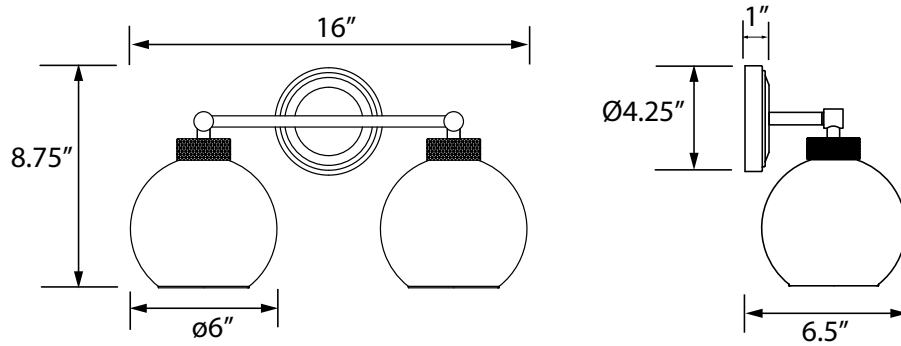

PHVL3232BG
PHVL3232MB