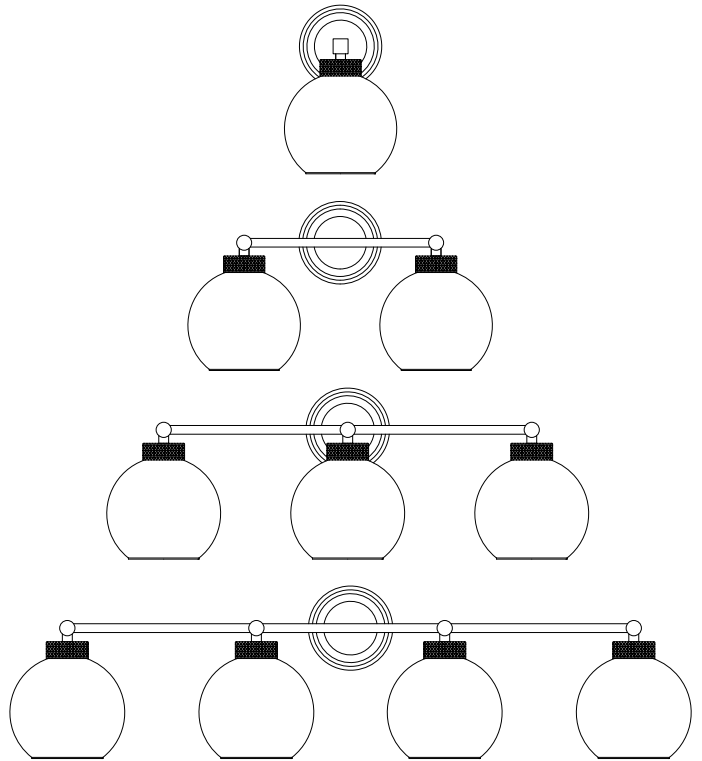

## Vanity Light

**PHVL3231BG**

**PHVL3232BG**

**PHVL3233BG**

**PHVL3234BG**

**PHVL3231MB**

**PHVL3232MB**

**PHVL3233MB**

**PHVL3234MB**

- 1, 2, 3 or 4-Light Vanity in Brushed Gold or Matte Black
- Clear glass shades
- Mount position: Up or down
- Backplate: Dia. 4.25" x H 1"
- Certification:  
ETL Damp location
- Bulb and wattage:  
PHVL3231BG and PHVL3231MB: (1) - 60W max. E26 medium base  
PHVL3232BG and PHVL3232MB: (2) - 60W max. E26 medium base  
PHVL3233BG and PHVL3233MB: (3) - 60W max. E26 medium base  
PHVL3234BG and PHVL3234MB: (4) - 60W max. E26 medium base
- No special tools needed for assembly.

**PHVL3231BG**  
**PHVL3231MB**

**PHVL3232BG**  
**PHVL3232MB**

**PHVL3233BG**  
**PHVL3233MB**

**PHVL3234BG**  
**PHVL3234MB**