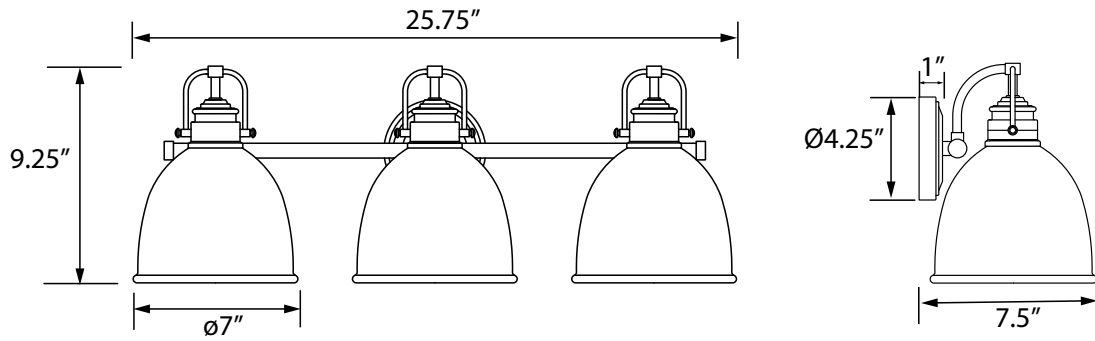

PHVL3213PC