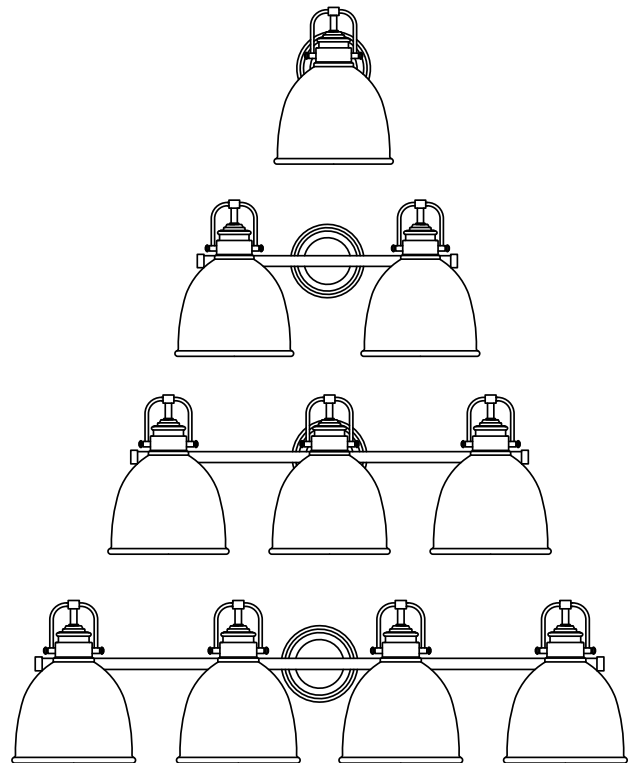

Vanity Light

PHVL3211PC

PHVL3212PC

PHVL3213PC

PHVL3214PC

- 1, 2, 3 or 4-Light Vanity in Polished Chrome
- Metal shades in matte white
- Mount position: Down only
- Backplate: Dia. 4.25" x H 1"
- Certification:
ETL Damp location
- Bulb and wattage:
PHVL3211PC: (1) - 60W max. E26 medium base
PHVL3212PC: (2) - 60W max. E26 medium base
PHVL3213PC: (3) - 60W max. E26 medium base
PHVL3214PC: (4) - 60W max. E26 medium base
- No special tools needed for assembly.

PHVL3211PC

PHVL3212PC

PHVL3213PC

PHVL3214PC