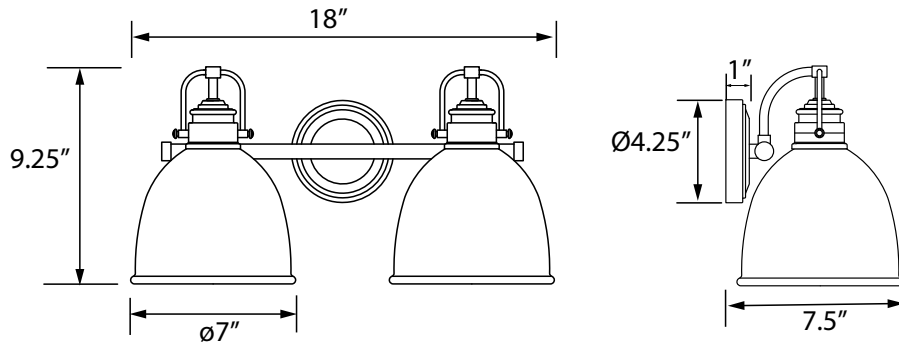

PHVL3212PC