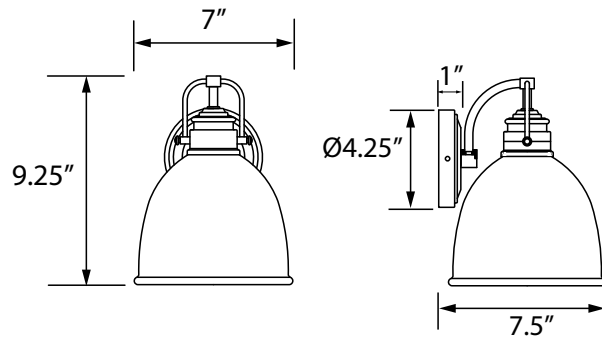

PHVL3211PC