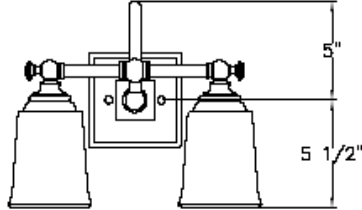

PHVL2121BRZ/BN/PC
PHVL2122BRZ/BN/PC
PHVL2123BRZ/BN/PC