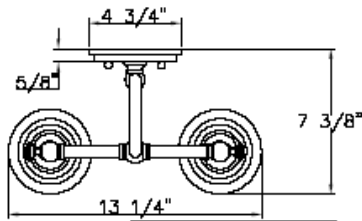

PHVL2121BRZ/BN/PC
PHVL2122BRZ/BN/PC
PHVL2123BRZ/BN/PC