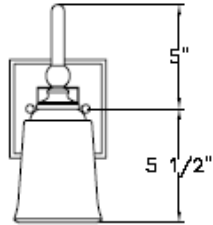

PHVL2121BRZ/BN/PC
PHVL2122BRZ/BN/PC
PHVL2123BRZ/BN/PC