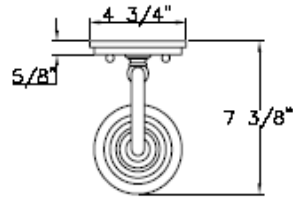

PHVL2121BRZ/BN/PC
PHVL2122BRZ/BN/PC
PHVL2123BRZ/BN/PC