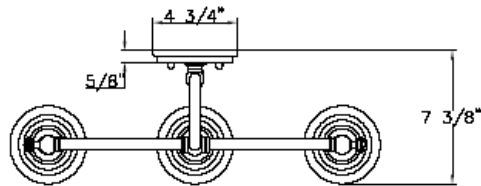

PHVL2121BRZ/BN/PC
PHVL2122BRZ/BN/PC
PHVL2123BRZ/BN/PC