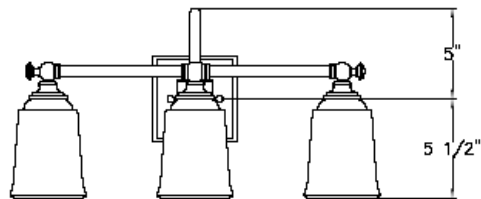

PHVL2121BRZ/BN/PC
PHVL2122BRZ/BN/PC
PHVL2123BRZ/BN/PC