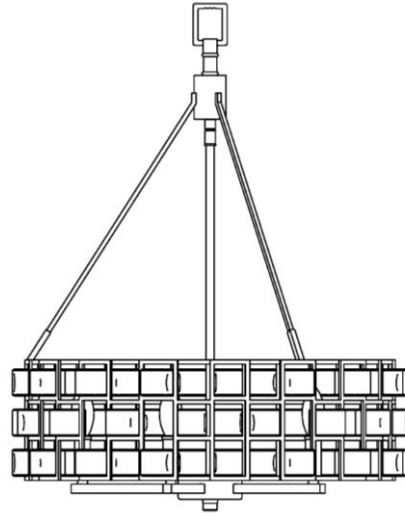

PARK HARBOR™

Coachman Pendant

PHPL6285ASL
PHPL6289ASL

- 5-Light Pendant in Antique Silver Leaf
- No special tools needed for assembly
- Wattage:
 - PHPL6285ASL: Uses Five 60W candelabra base lamps max
 - PHPL6289ASL: Uses Nine 60W candelabra base lamps max