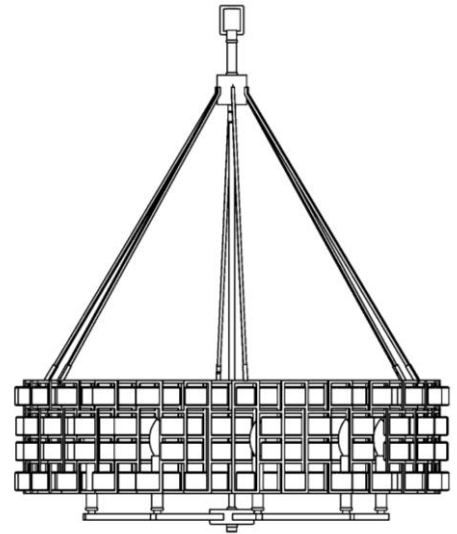

PARK HARBOR™

Coachman Pendant

PHPL6285ASL
PHPL6289ASL

- 5-Light Pendant in Antique Silver Leaf
- No special tools needed for assembly
- Wattage:
 - PHPL6285ASL: Uses Five 60W candelabra base lamps max
 - PHPL6289ASL: Uses Nine 60W candelabra base lamps max