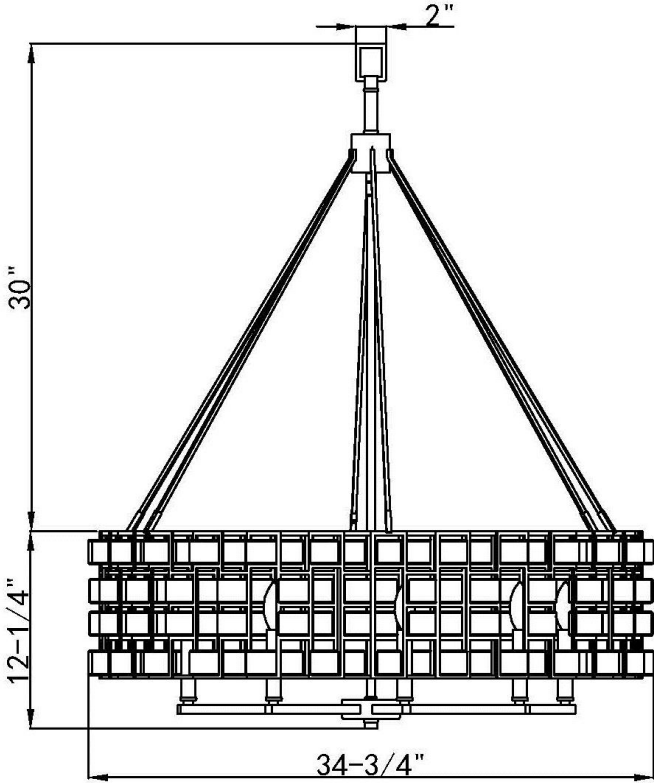

PHPL6285ASL

PHPL6289ASL