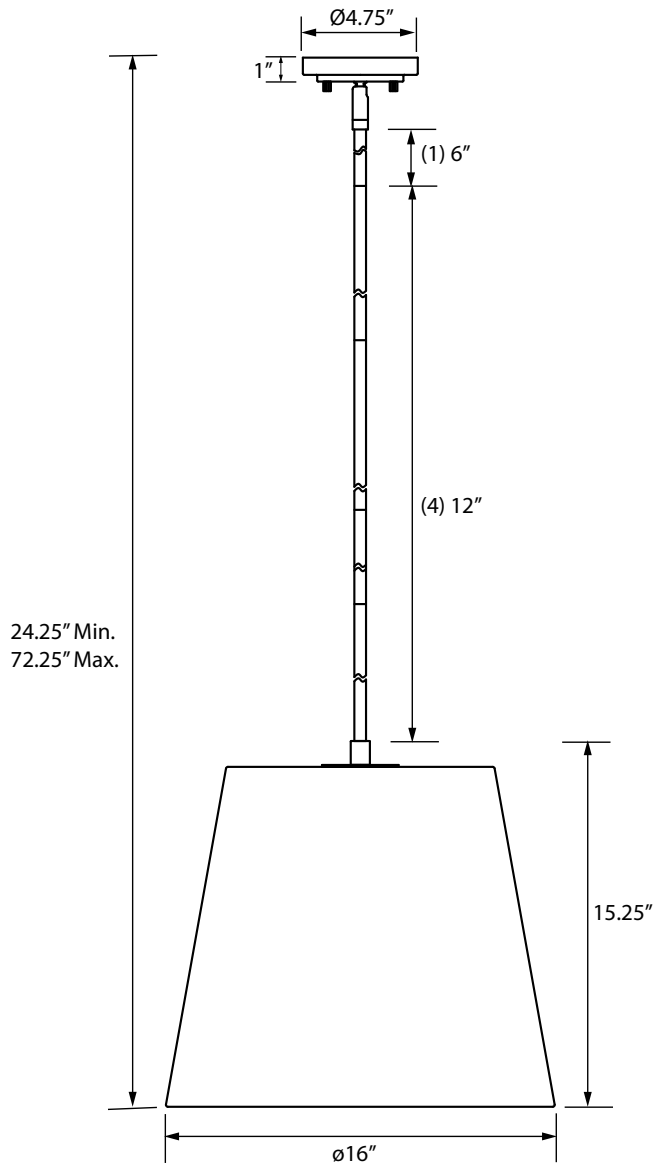

Pendant

PHPL3413MB

PHPL3413MW

PHPL3414MB

PHPL3414MW

- 3 or 4-Light Pendant in Matte Black or Matte White
- Metal shade in matte black with gold interior (PHPL3413MB, PHPL3414MB) or matte white with gold interior (PHPL3413MW, PHPL3414MW)
- Stem length: (1) 6" and (4) 12"
- Wire length: 180"
- Canopy: Dia. 4.75" x H 1"
- Sloped ceiling compatible
- Certification:
 - ETL Dry location
- Bulb and wattage:
 - PHPL3413MB or PHPL3413MW: (3) - 60W max. E26 medium base
 - PHPL3414MB or PHPL3414MW: (4) - 60W max. E26 medium base
- No special tools needed for assembly.

PHPL3413MB or PHPL3413MW

PHPL3414MB or PHPL3414MW