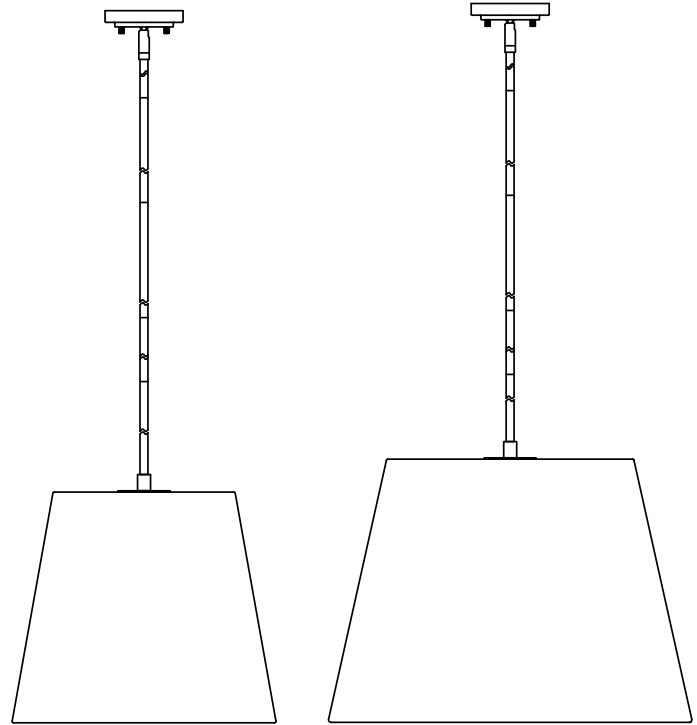

Pendant

PHPL3413MB

PHPL3413MW

PHPL3414MB

PHPL3414MW

- 3 or 4-Light Pendant in Matte Black or Matte White
- Metal shade in matte black with gold interior (PHPL3413MB, PHPL3414MB) or matte white with gold interior (PHPL3413MW, PHPL3414MW)
- Stem length: (1) 6" and (4) 12"
- Wire length: 180"
- Canopy: Dia. 4.75" x H 1"
- Sloped ceiling compatible
- Certification:
 - ETL Dry location
- Bulb and wattage:
 - PHPL3413MB or PHPL3413MW: (3) - 60W max. E26 medium base
 - PHPL3414MB or PHPL3414MW: (4) - 60W max. E26 medium base
- No special tools needed for assembly.

PHPL3413MB or PHPL3413MW

PHPL3414MB or PHPL3414MW