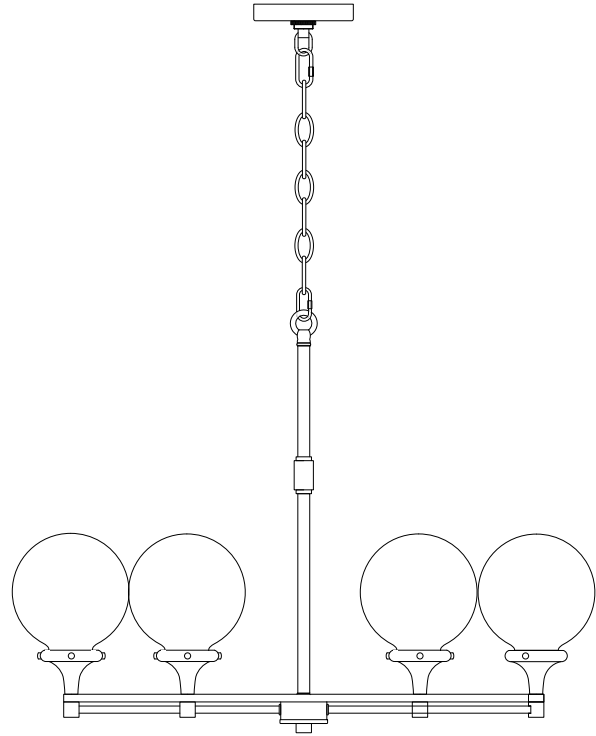

Chandelier PHHL6526BG

- 6-Light Chandelier in Brushed Gold
- Opal white glass shades
- Chain length: 60"
- Stem length: (1) 6" and (1) 10.25"
- Wire length: 180"
- Canopy: Dia. 5.125" x H .625"
- Sloped ceiling compatible
- Certification:
ETL Dry location
- Bulb and wattage: (6) - 60W max. E12 candelabra base
- No special tools needed for assembly.

PHHL6526BG