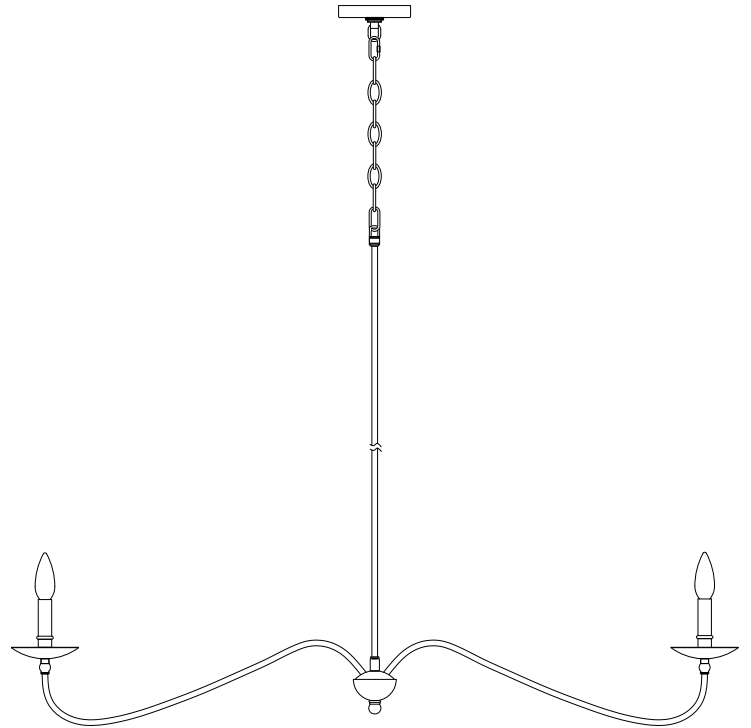

Chandelier
PHHL6486MB

- 6-Light Chandelier (elongated) in Matte Black
- Chain length: 84"
- Stem length: (1) 33.875"
- Wire length: 240"
- Canopy: Dia. 4.75" x H .75"
- Sloped ceiling compatible
- Certification:
ETL Dry location
- Bulb and wattage: (6) - 60W max. E12 candelabra base
- No special tools needed for assembly.