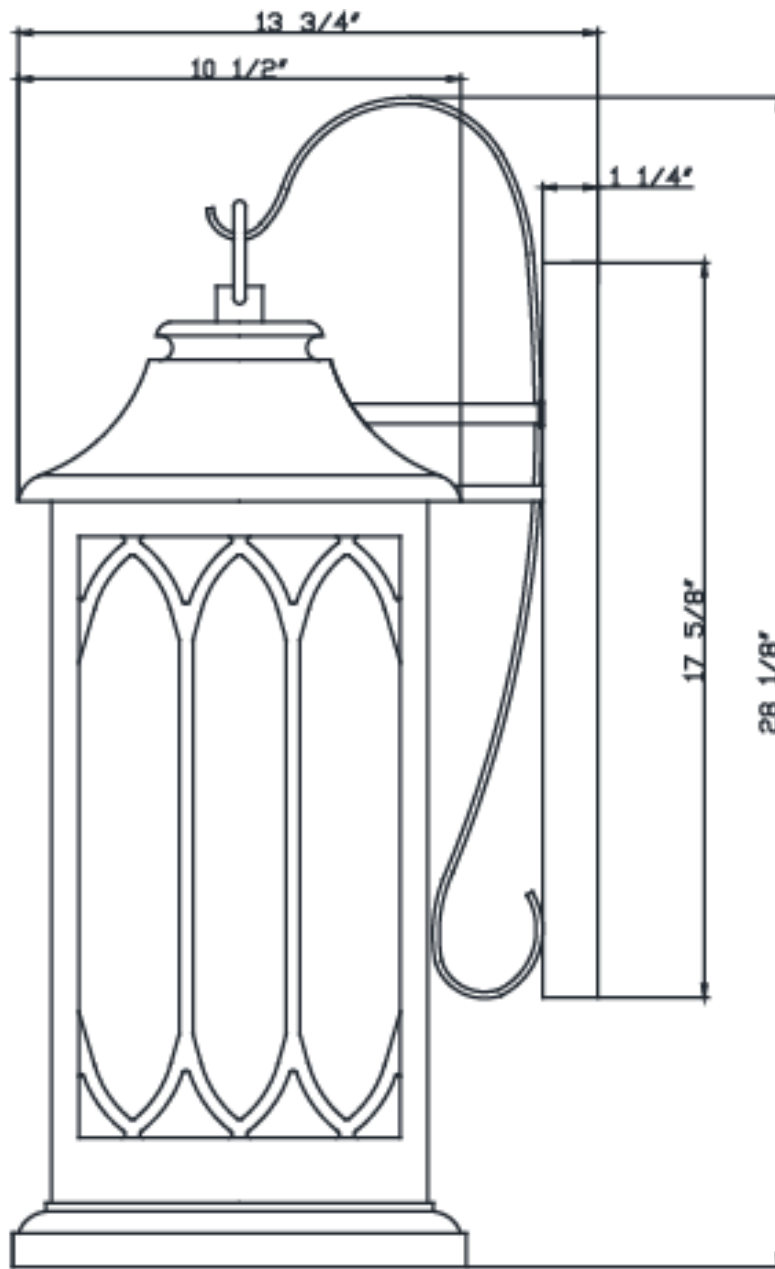

PARK HARBOR™

Stonehouse Exterior Lantern

PHEL4800SMBR

PHEL4801SMBR

PHEL4802SMBR

PHEL4803SMBR

- **Exterior Lantern in Smooth Bronze**
- **Clear Glass**
- **No special tools needed for assembly**
- **Wet rated**
- **Wattage:**

PHEL4800SMBR: Uses one 100W Medium base lamp max

PHEL4801SMBR: Uses two 60W candelabra base lamps max

PHEL4802SMBR: Uses three 60W candelabra base lamps max

PHEL4803SMBR: Uses three 60W candelabra base lamps max

See dimensional drawing on back.

© 2018 Ferguson Enterprises, Inc. 00000 Jan/2018

PARKHARBORLIGHTING.COM

PHEL4800SMBR

PHEL4801SMBR

PHEL4802SMBR

PHEL4803SMBR