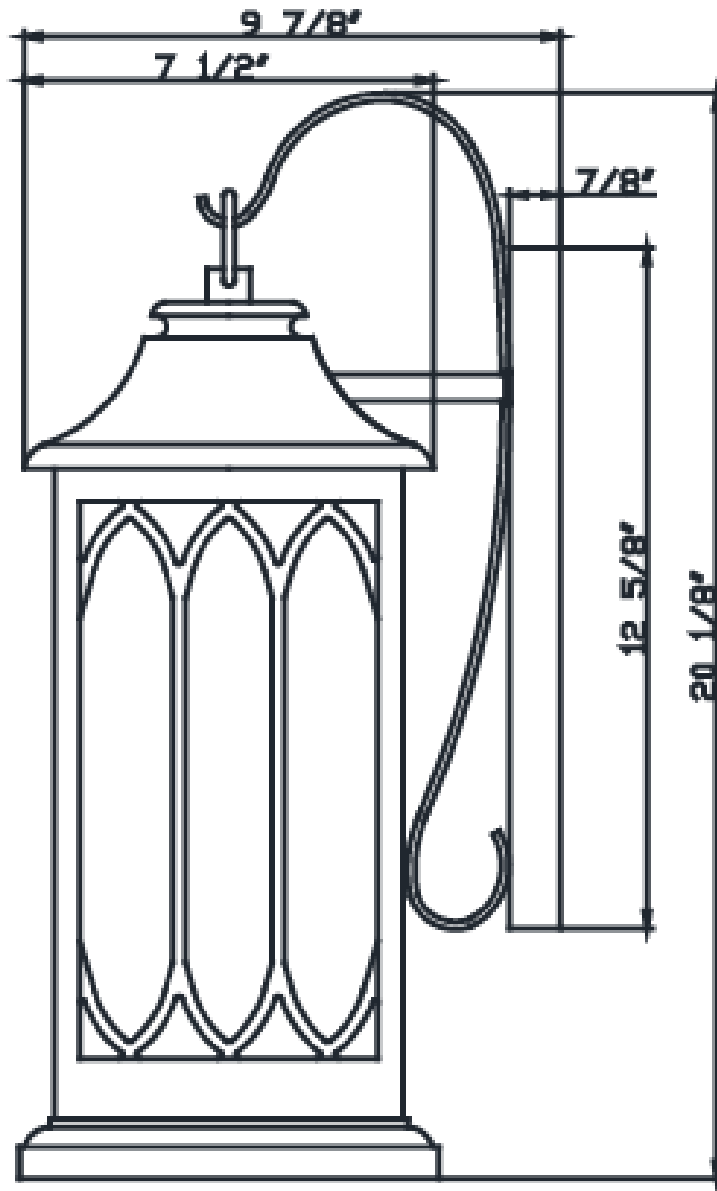

PHEL4800SMBR

PHEL4801SMBR