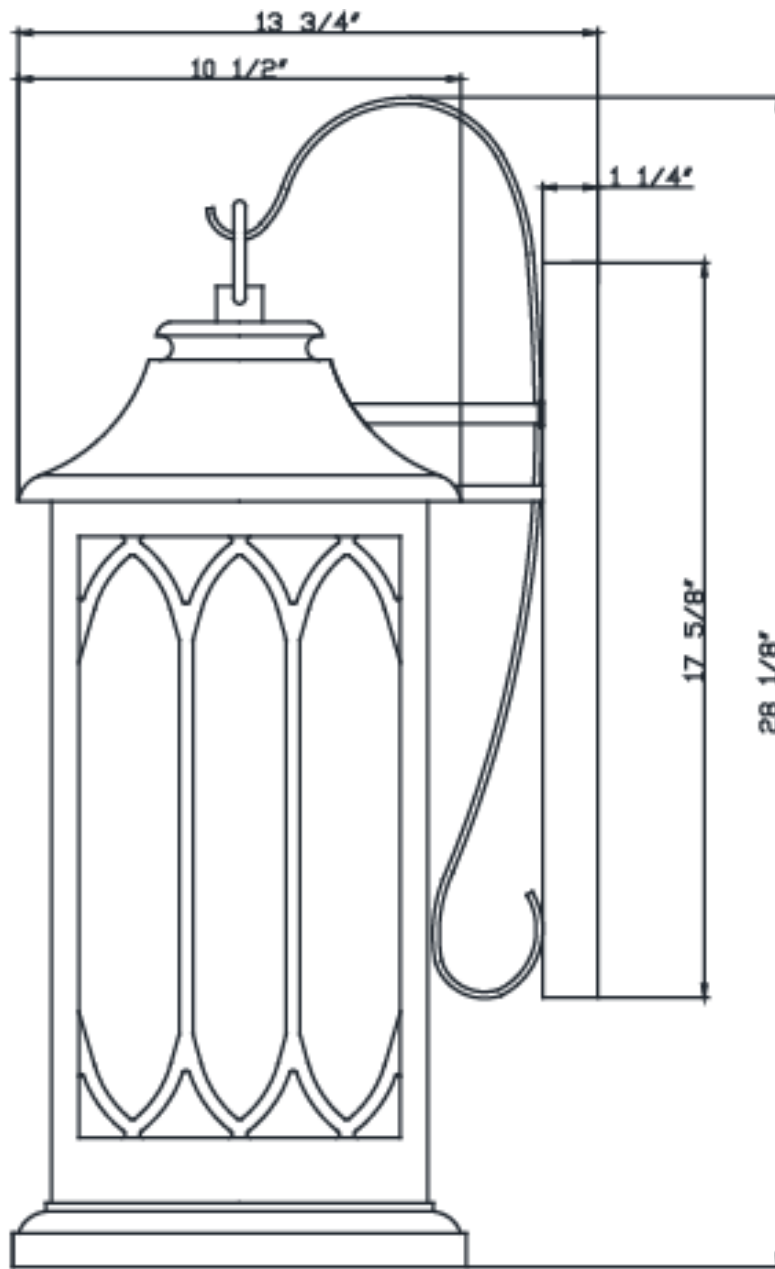

PARK HARBOR™

Stonehouse Exterior Lantern

PHEL4800SMBR

PHEL4801SMBR

PHEL4802SMBR

PHEL4803SMBR

- **Exterior Lantern in Smooth Bronze**
- **Clear Glass**
No special tools needed for assembly
- **Wet rated**
- **Wattage:**

PHEL4800SMBR: Uses one 100W Medium base lamp max

PHEL4801SMBR: Uses two 60W candelabra base lamps max

PHEL4802SMBR: Uses three 60W candelabra base lamps max

PHEL4803SMBR: Uses three 60W candelabra base lamps max

See dimensional drawing on back.

© 2018 Ferguson Enterprises, Inc. 00000 Jan/2018

PARKHARBORLIGHTING.COM

PHEL4800SMBR

PHEL4801SMBR

PHEL4802SMBR

PHEL4803SMBR