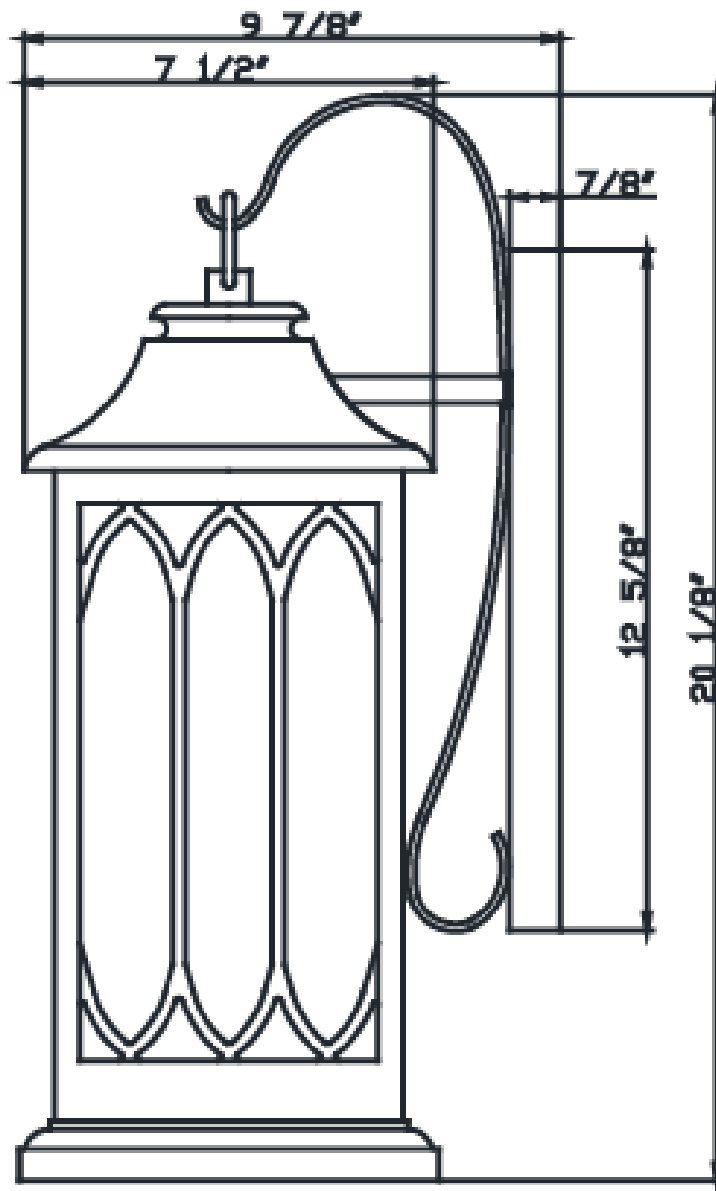

PHEL4800SMBR

PHEL4801SMBR