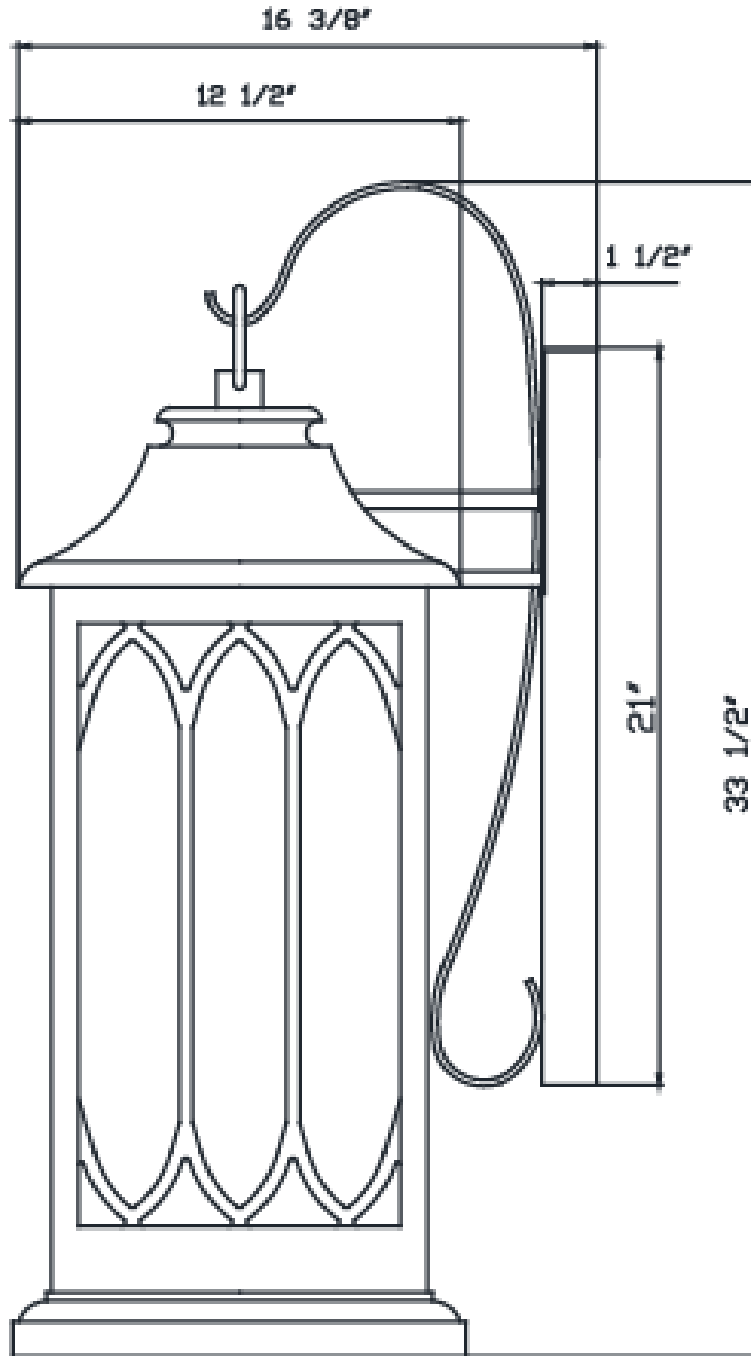

PHEL4800SMBR: Uses one 100W Medium base lamp max

PHEL4801SMBR: Uses two 60W candelabra base lamps max

PHEL4802SMBR: Uses three 60W candelabra base lamps max

PHEL4803SMBR: Uses three 60W candelabra base lamps max

See dimensional drawing on back.

© 2018 Ferguson Enterprises, Inc. 00000 Jan/2018

PARKHARBORLIGHTING.COM

PHEL4800SMBR

PHEL4801SMBR

PHEL4802SMBR

PHEL4803SMBR