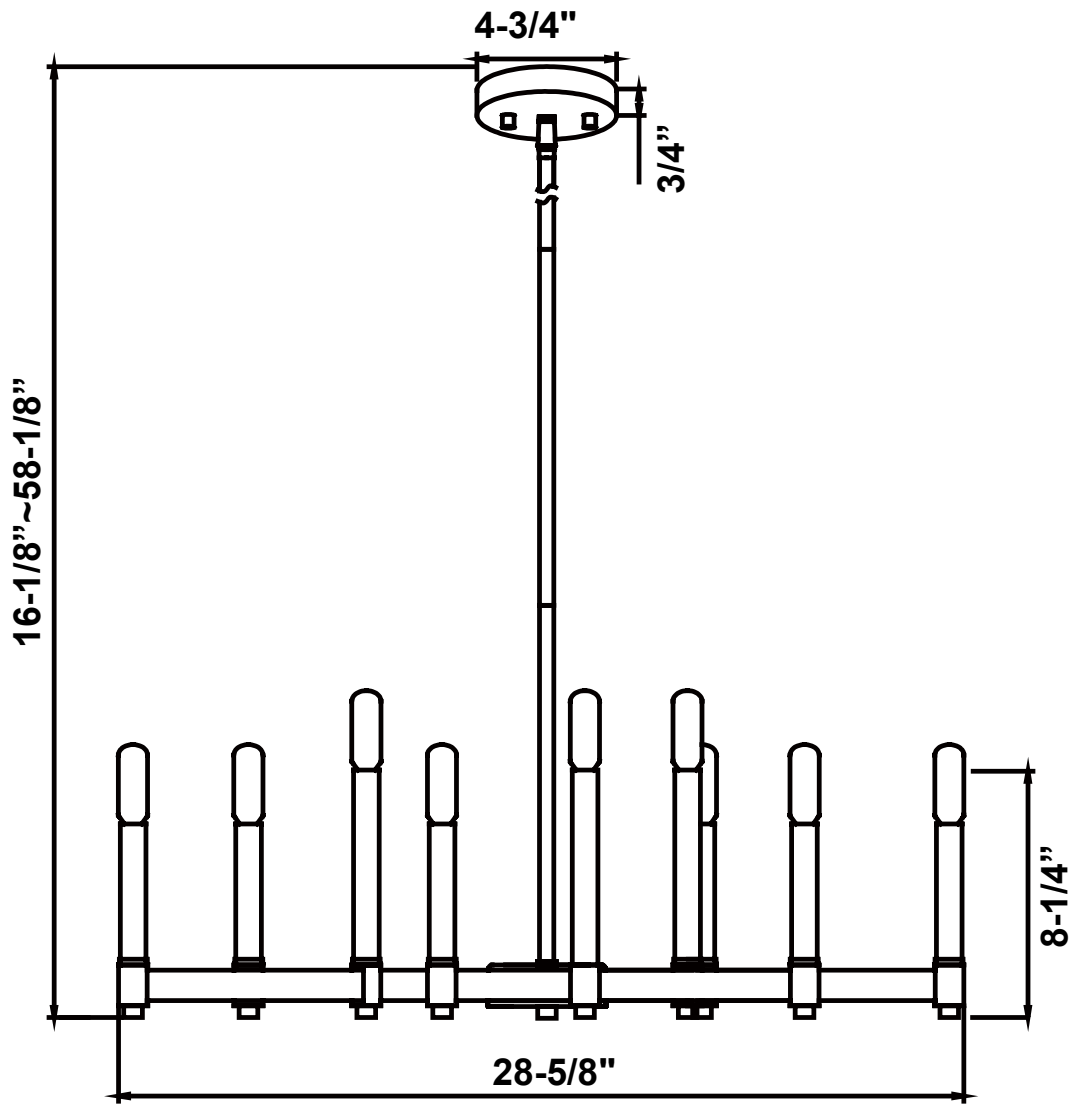

Chandelier

FL96033

- 9-Light Chandelier in Black and Satin Nickel.
- No special tools needed for assembly.
- Wattage: Uses nine type T8 bulbs up to 60 watts(not included).

FL96033