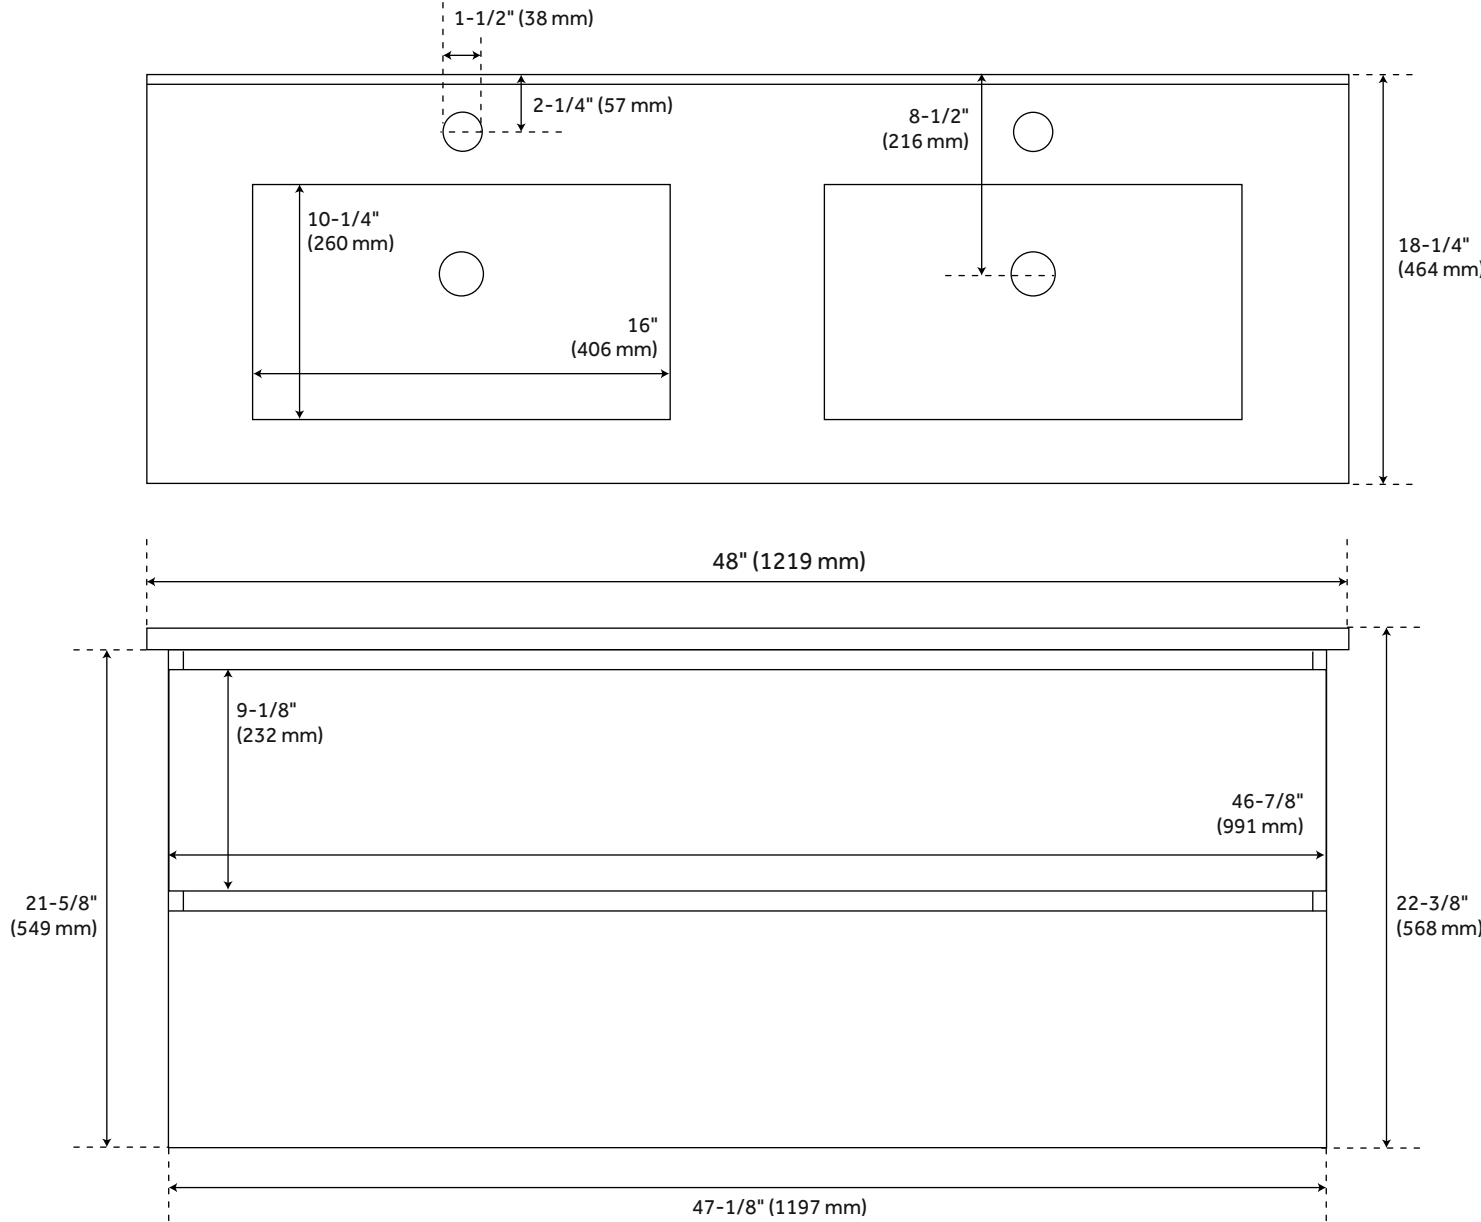

48" KIAH WALL-MOUNT DOUBLE VANITY AND SINKS - HICKORY BROWN

SKU: 953542-48

CODES/STANDARDS

ASME A112.19.2/CSA B45.1

FEATURES

Installation Type: Wall Mount
Features: Sink Included;Soft-Close Hinges
Product Finish: Hickory Brown
Material: Wood
Number of Drawers: 2
Assembly Required: Yes
Number of Basins: 2
Sink Installation: Integral
Vanity Top Options: White
Faucet Centers: Single-Hole
Faucet Included: No
Vanity Top Material: Ceramic
Sink Material: Ceramic
Size: 48"
Sink Included: Yes
Sink Color: White
Vanity Top Included: Yes
Backsplash: No
Mirror Included: No

Code:

REVISED 12/14/2021

48" KIAH WALL-MOUNT DOUBLE VANITY AND SINKS - HICKORY BROWN

SKU: 953542-48

All dimensions and specifications are nominal and may vary. Use actual products for accuracy in critical situations.