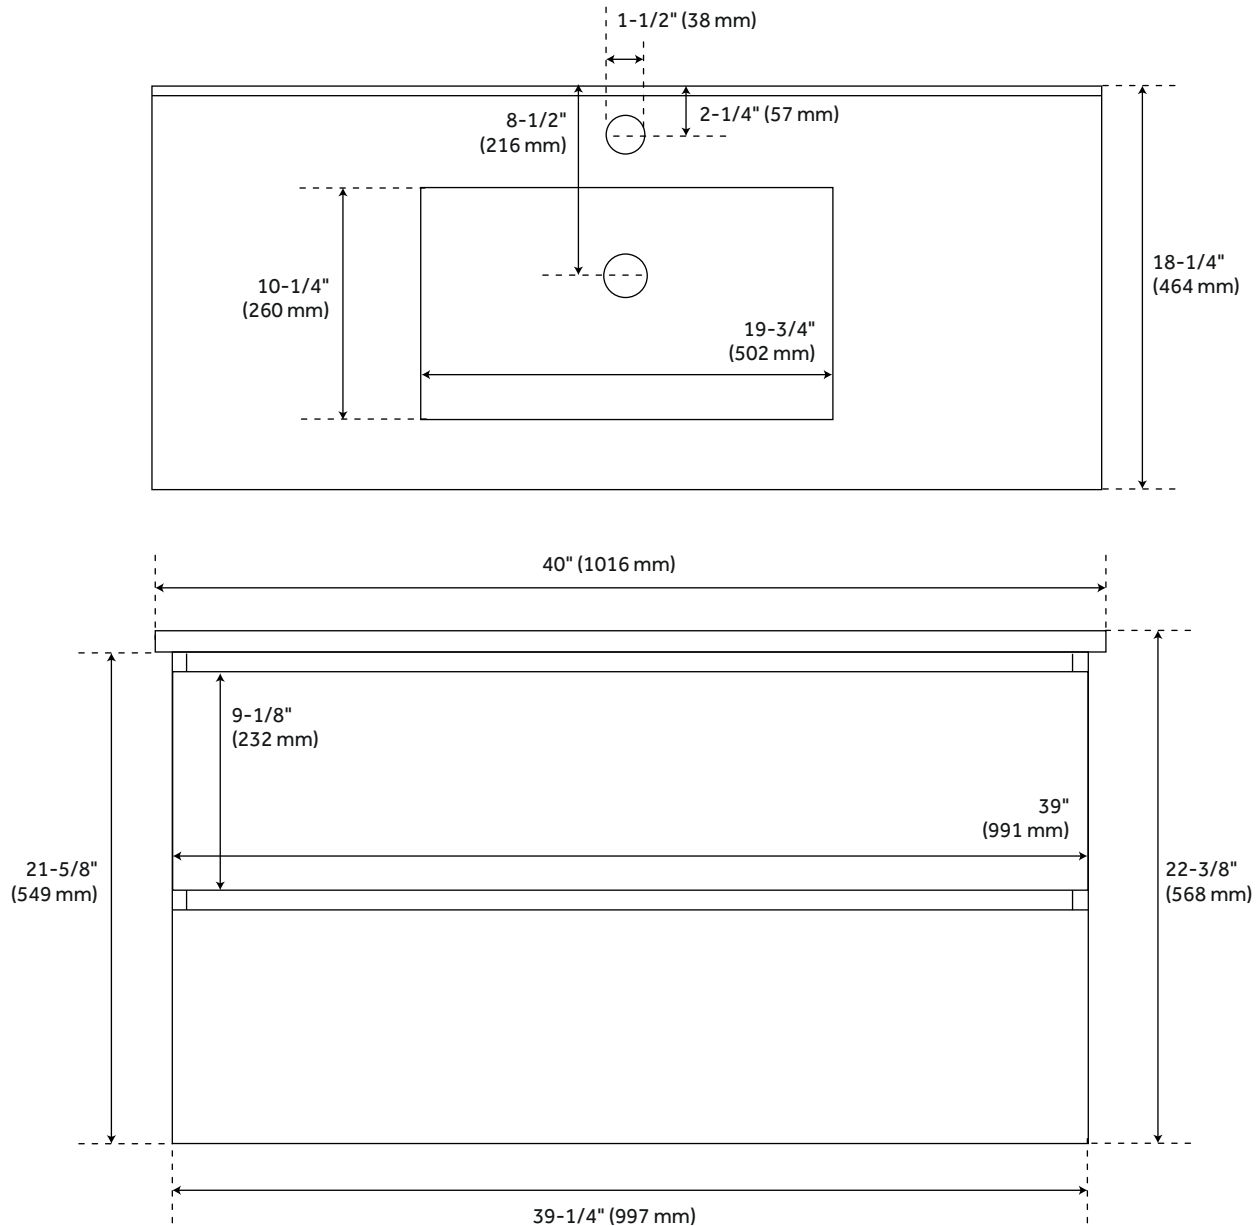

## FEATURES

Installation Type: Wall Mount  
Features: Sink Included;Soft-Close Hinges  
Product Finish: Hickory Brown  
Material: Wood  
Number of Drawers: 2  
Assembly Required: Yes  
Number of Basins: 1  
Sink Installation: Integral  
Vanity Top Options: White  
Faucet Centers: Single-Hole  
Faucet Included: No  
Vanity Top Material: Ceramic  
Sink Material: Ceramic  
Size: 40"  
Sink Included: Yes  
Sink Color: White  
Vanity Top Included: Yes  
Backsplash: No  
Mirror Included: No

# 40" KIAH WALL-MOUNT VANITY AND SINK - HICKORY BROWN

SKU: 953542-40

All dimensions and specifications are nominal and may vary. Use actual products for accuracy in critical situations.