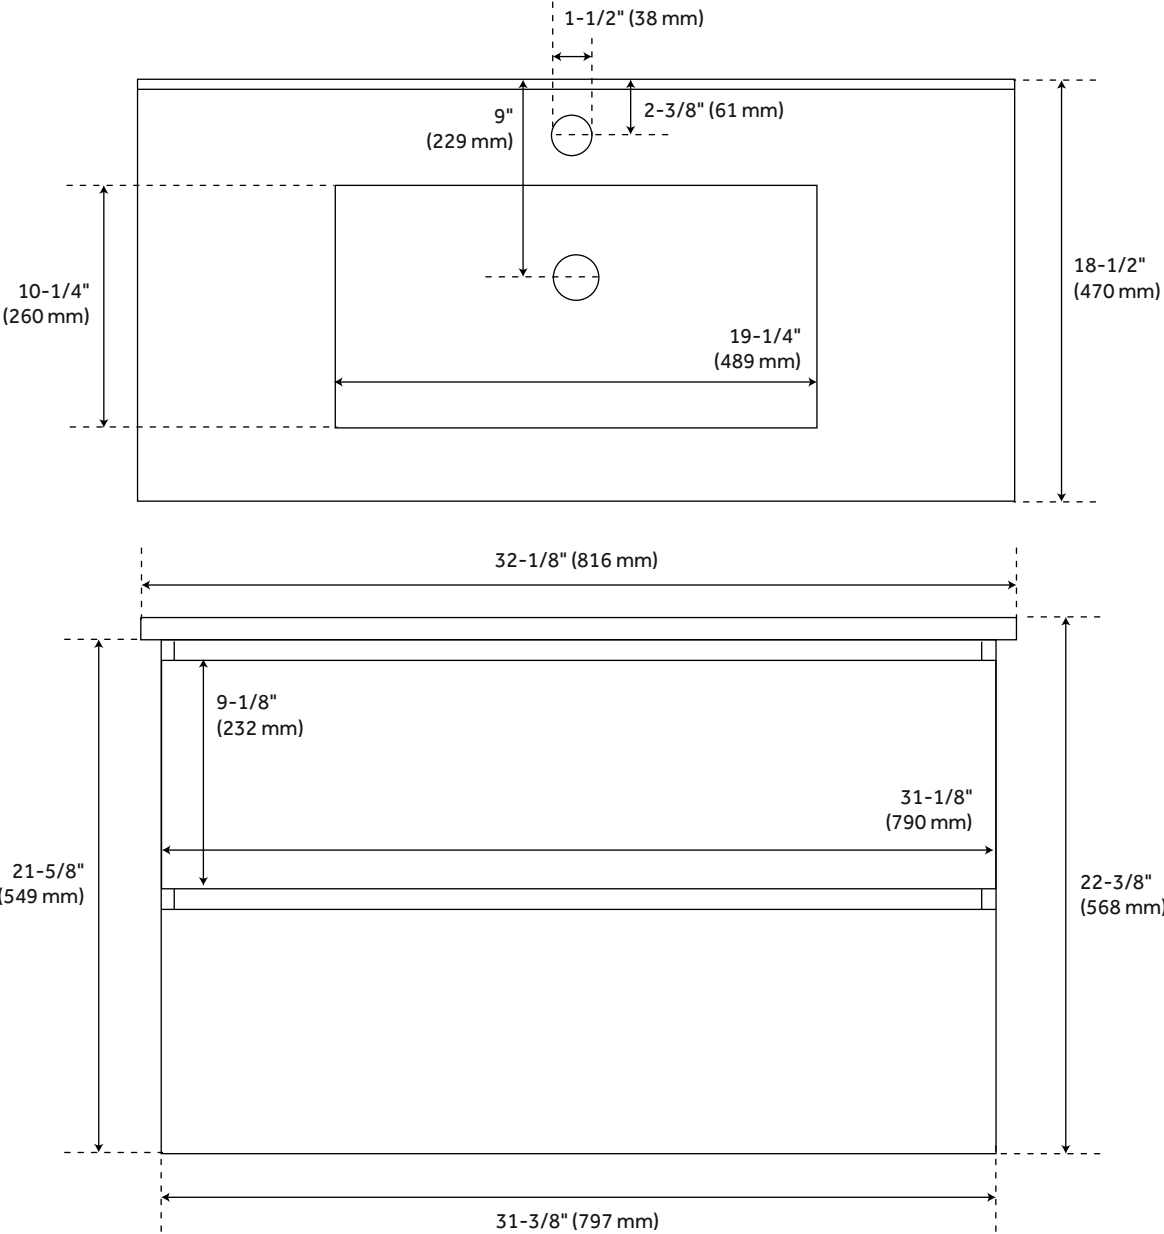

32" KIAH WALL-MOUNT VANITY AND SINK - HICKORY BROWN

SKU: 953542-32

CODES/STANDARDS

ASME A112.19.2/CSA B45.1

FEATURES

Installation Type: Wall Mount
Features: Sink Included;Soft-Close Hinges
Product Finish: Hickory Brown
Material: Wood
Number of Drawers: 2
Assembly Required: Yes
Number of Basins: 1
Sink Installation: Integral
Vanity Top Options: White
Faucet Centers: Single-Hole
Faucet Included: No
Vanity Top Material: Ceramic
Sink Material: Ceramic
Size: 32"
Sink Included: Yes
Sink Color: White
Vanity Top Included: Yes
Backsplash: No
Mirror Included: No

Code:

REVISED 12/14/2021

32" KIAH WALL-MOUNT VANITY AND SINK - HICKORY BROWN

SKU: 953542-32

All dimensions and specifications are nominal and may vary. Use actual products for accuracy in critical situations.