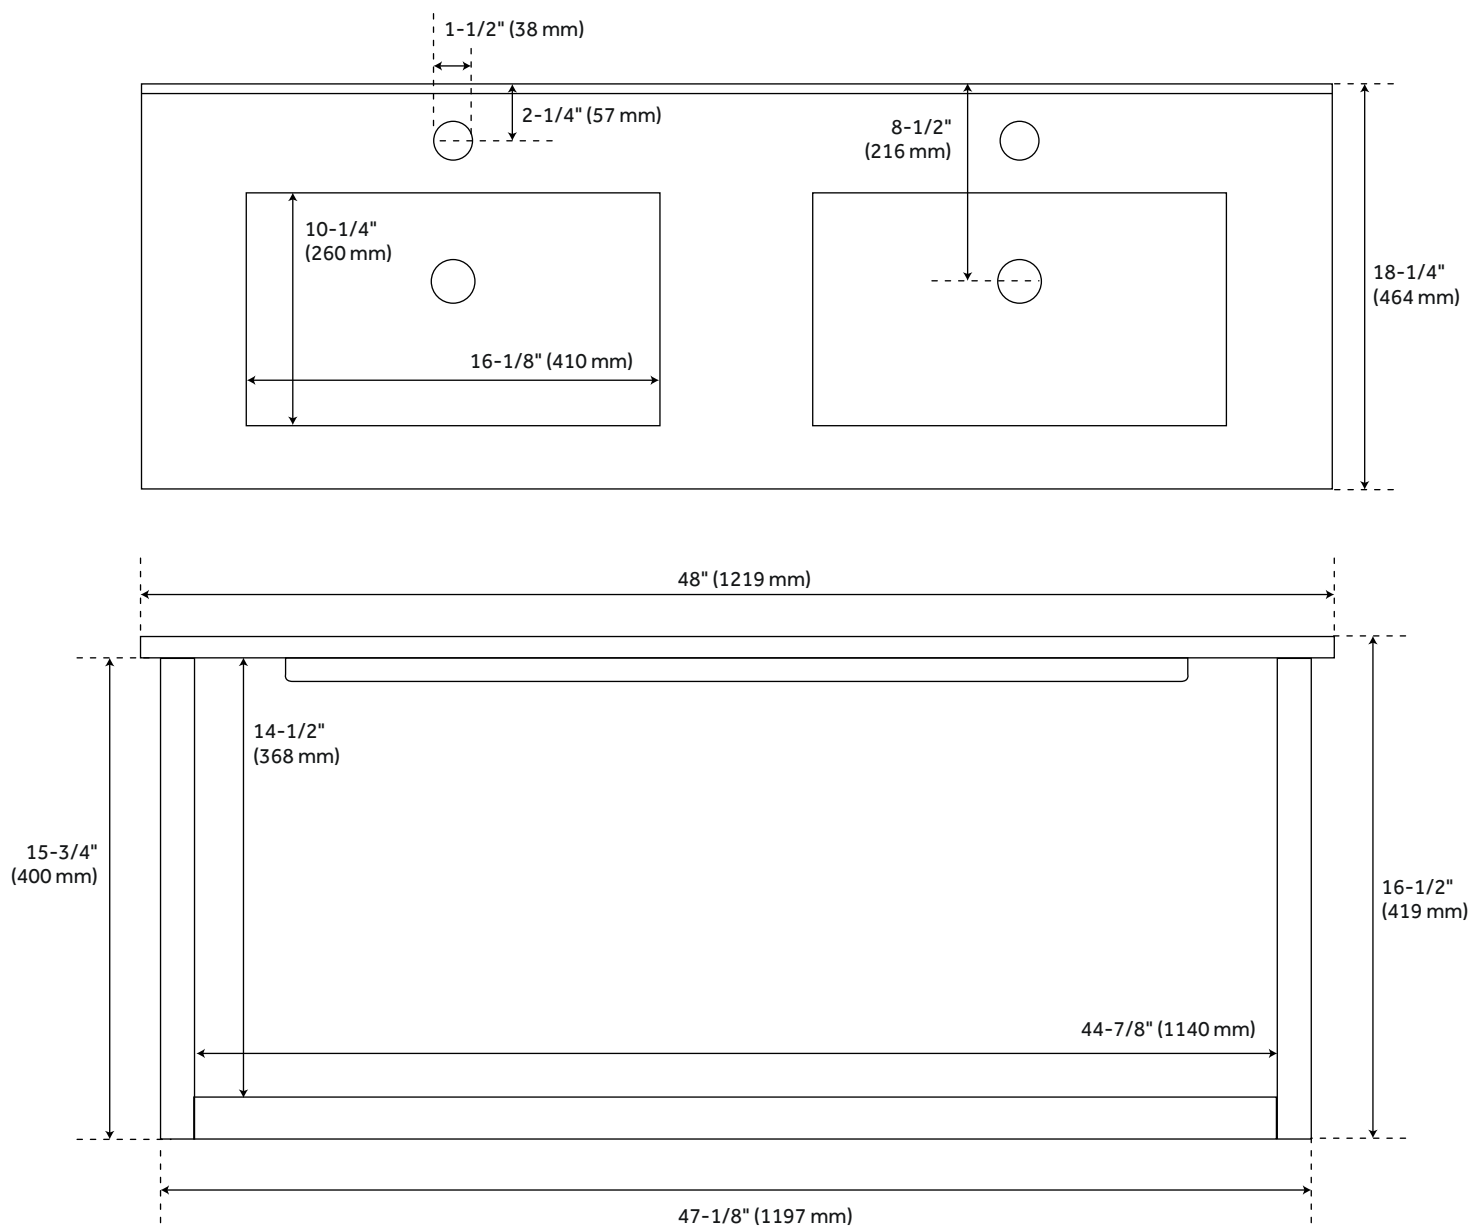

48" BISBEE WALL-MOUNT DOUBLE VANITY AND SINKS - MUTED GRAY WITH WARM OAK FRAME

SKU: 953538-48

CODES/STANDARDS

ASME A112.19.2/CSA B45.1

FEATURES

Installation Type: Wall Mount
Features: Sink Included;Soft-Close Hinges
Product Finish: Muted Gray/Warm Oak
Material: Wood
Number of Drawers: 1
Assembly Required: Yes
Number of Basins: 2
Sink Installation: Integral
Vanity Top Options: White
Faucet Centers: Single-Hole
Faucet Included: No
Vanity Top Material: Ceramic
Sink Material: Ceramic
Size: 48"
Sink Included: Yes
Sink Color: White
Vanity Top Included: Yes
Backsplash: No
Mirror Included: No

Code:
REVISED 12/14/2021

48" BISBEE WALL-MOUNT DOUBLE VANITY AND SINKS - MUTED GRAY / WARM OAK FRAME

SKU: 953538-48

All dimensions and specifications are nominal and may vary. Use actual products for accuracy in critical situations.