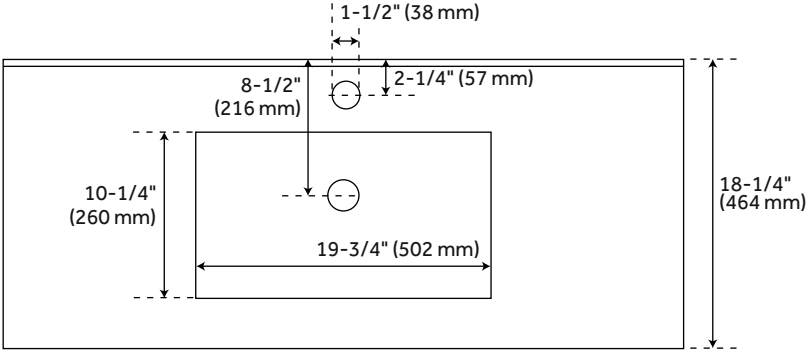

40" BISBEE CONSOLE VANITY AND SINK - SAGE GREEN / WARM OAK FRAME

SKU: 953537-40

All dimensions and specifications are nominal and may vary. Use actual products for accuracy in critical situations.