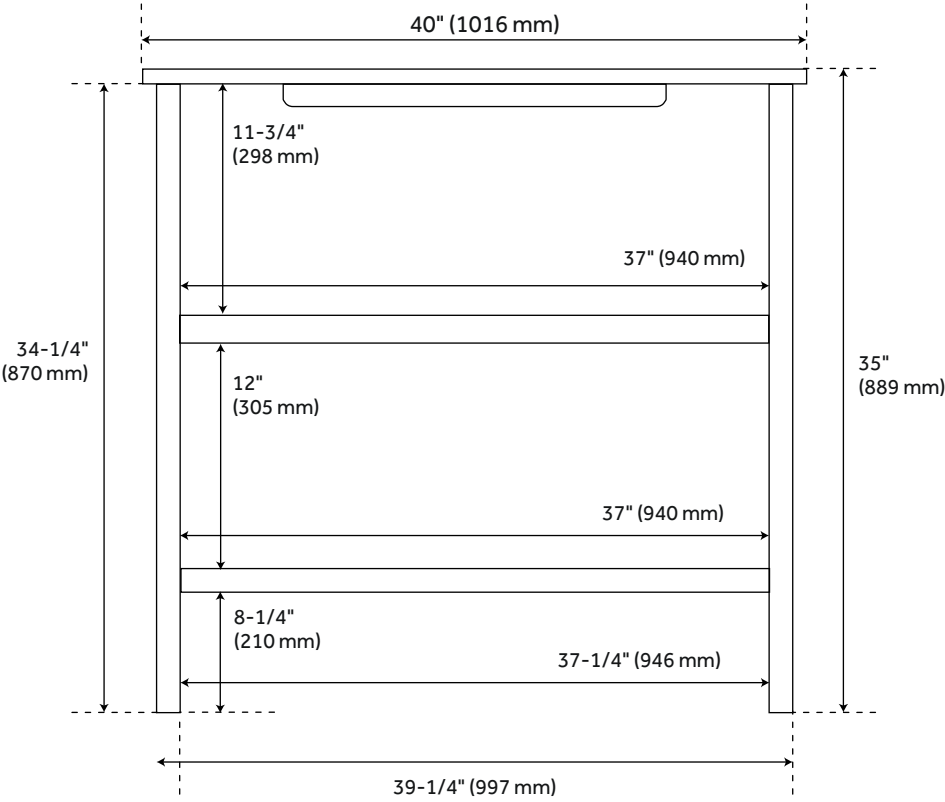

## FEATURES

Installation Type: Freestanding  
Features: Sink Included;Soft-Close Hinges  
Product Finish: Sage Green/Warm Oak  
Material: Wood  
Number of Drawers: 1  
Assembly Required: Yes  
Number of Shelves: 1  
Number of Basins: 1  
Sink Installation: Integral  
Vanity Top Options: White  
Faucet Centers: Single-Hole  
Faucet Included: No  
Vanity Top Material: Ceramic  
Sink Material: Ceramic  
Size: 40"  
Sink Included: Yes  
Sink Color: White  
Vanity Top Included: Yes  
Backsplash: No  
Mirror Included: No

# 40" BISBEE CONSOLE VANITY AND SINK - SAGE GREEN / WARM OAK FRAME

SKU: 953537-40

All dimensions and specifications are nominal and may vary. Use actual products for accuracy in critical situations.