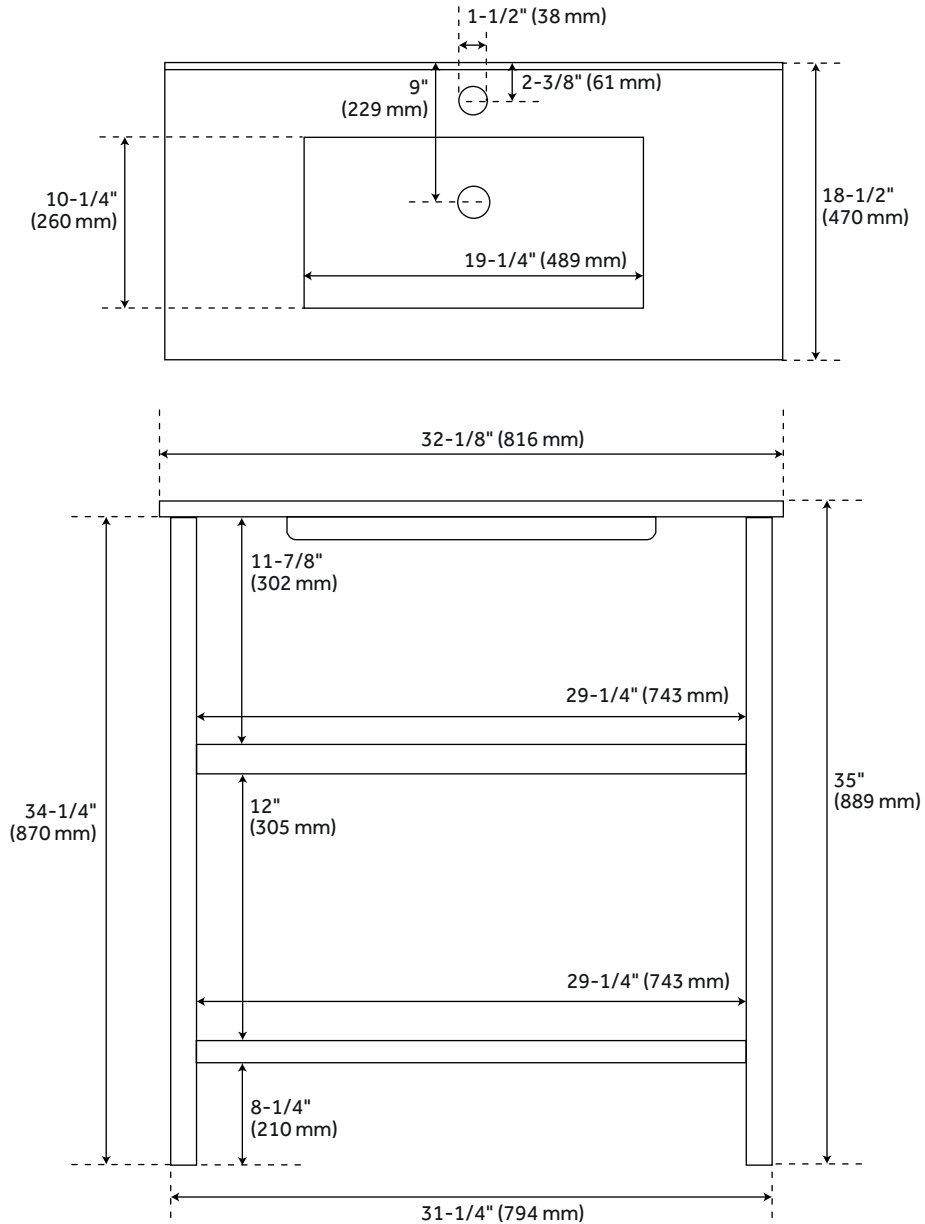

# 32" BISBEE CONSOLE VANITY AND SINK - MATTE WHITE WITH WARM OAK FRAME

SKU: 953535-32

## FEATURES

Installation Type: Freestanding  
Features: Sink Included;Soft-Close Hinges  
Product Finish: Matte White/Warm Oak  
Material: Wood  
Number of Drawers: 1  
Assembly Required: Yes  
Number of Shelves: 1  
Number of Basins: 1  
Sink Installation: Integral  
Vanity Top Options: White  
Faucet Centers: Single-Hole  
Faucet Included: No  
Vanity Top Material: Ceramic  
Sink Material: Ceramic  
Size: 32"  
Sink Included: Yes  
Sink Color: White  
Vanity Top Included: Yes  
Backsplash: No  
Mirror Included: No

# 32" BISBEE CONSOLE VANITY AND SINK - MATTE WHITE / WARM OAK FRAME

SKU: 953535-32

All dimensions and specifications are nominal and may vary. Use actual products for accuracy in critical situations.