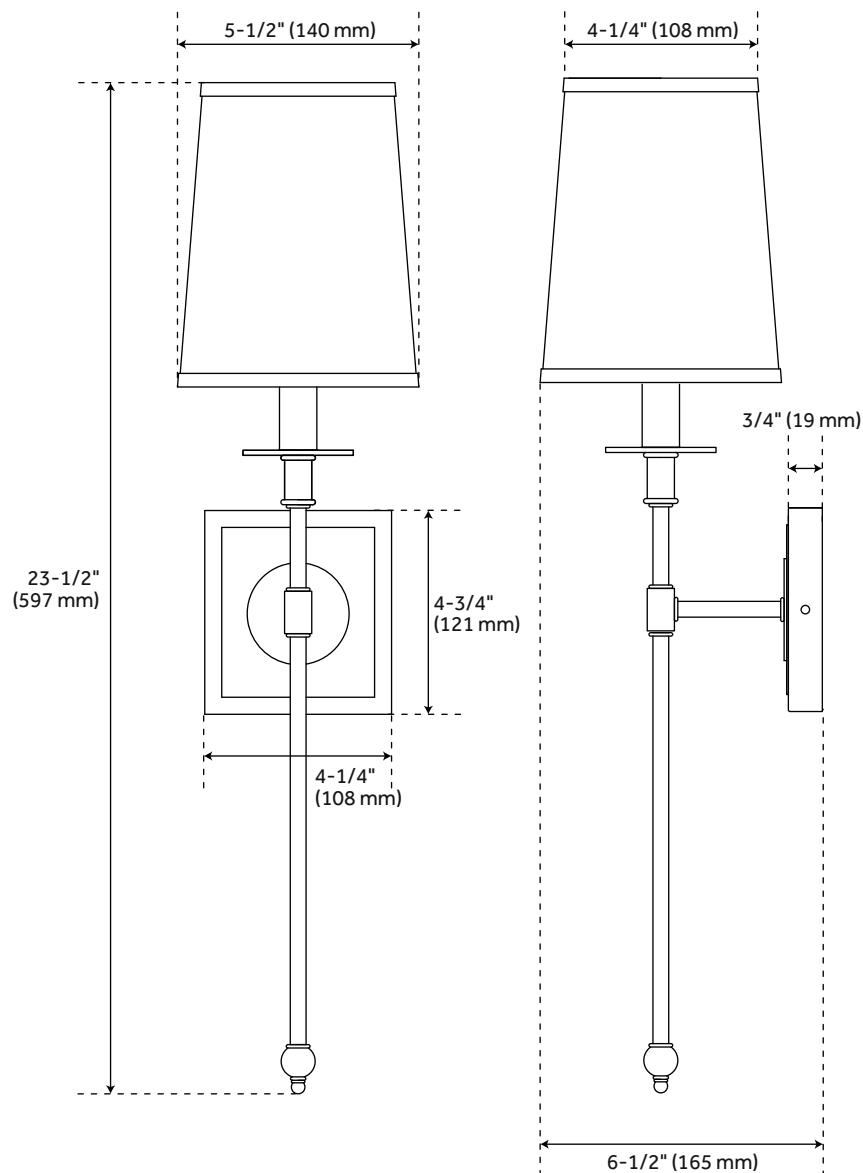

CALERA WALL SCONCE - SINGLE LIGHT CANDELABRA

SKU: 953489

CODES/STANDARDS

UL 1598 / CSA C22.2 No 250.0

FEATURES

Installation Type: Wall Mount
Design: Traditional
Material: Metal
Width: 5-1/2"
Height: 23-1/2"
Depth: 6-1/2"
Base Plate Length: 3/4"
Base Plate Height: 3/4"
Mounting Hardware Included: Yes
Reversible Mounting: No
Shade Finish: Brushed Gold
Shade Material: Fabric
Number of Bulbs: 1
Base Plate Width: 4-1/4"
Base Plate Depth: 3/4"
Location Type: Suitable for Dry Locations
Bulbs Included: No
Bulb Type: Candelabra E-12
Wattage per Bulb: 60

Code:
REVISED 12/28/2021

CALERA SINGLE LIGHT WALL SCONCE

SKU: 953489

All dimensions and specifications are nominal and may vary. Use actual products for accuracy in critical situations.

Code: PHWL3401