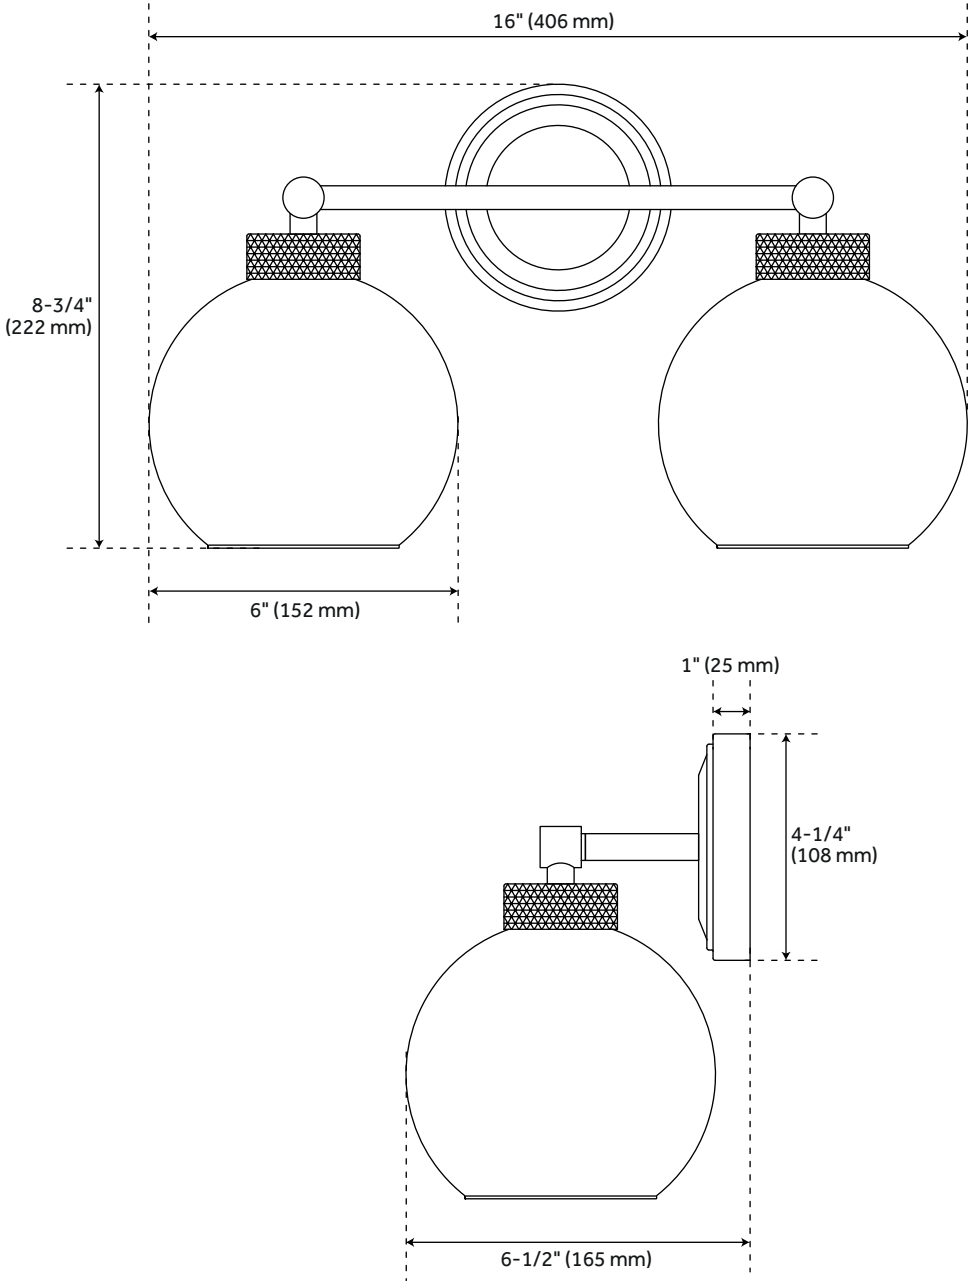

ALBURY 2-LIGHT VANITY LIGHT

SKU: 953484

CODES/STANDARDS

UL 1598 / CSA C22.2 No 250.0

FEATURES

Installation Type: Wall Mount
Design: Modern
Material: Metal
Width: 16"
Height: 8-3/4"
Depth: 6-1/2"
Base Plate Length: 1"
Base Plate Height: 1"
Mounting Hardware Included: Yes
Reversible Mounting: Yes
Shade Finish: Clear
Shade Material: Glass
Number of Bulbs: 2
Base Plate Width: 4-1/4"
Base Plate Depth: 1"
Location Type: Suitable for Damp Locations
Bulbs Included: No
Bulb Type: Medium E-26
Wattage per Bulb: 60

Code:

REVISED 12/28/2021

ALBURY 2-LIGHT VANITY LIGHT

SKU: 953484

All dimensions and specifications are nominal and may vary. Use actual products for accuracy in critical situations.

Code: PHVL3232