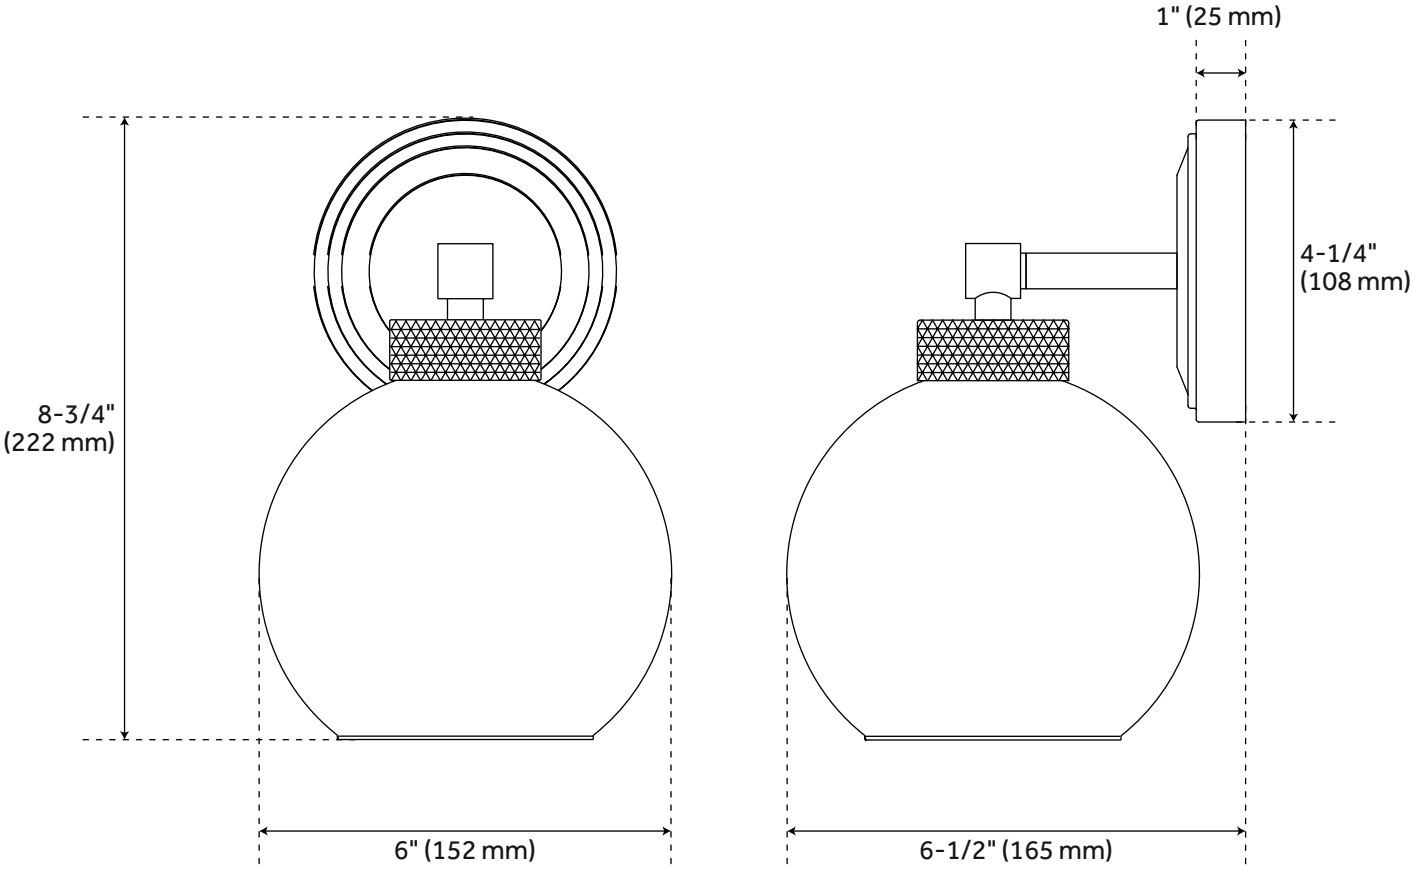

ALBURY VANITY SCONCE - SINGLE LIGHT

SKU: 953466

CODES/STANDARDS

UL 1598 / CSA C22.2 No 250.0

FEATURES

Installation Type: Wall Mount
Design: Modern
Material: Metal
Width: 6"
Height: 8-3/4"
Depth: 6-1/2"
Base Plate Length: 1"
Base Plate Height: 1"
Mounting Hardware Included: Yes
Reversible Mounting: Yes
Shade Finish: Clear
Shade Material: Glass
Number of Bulbs: 1
Base Plate Width: 4-1/4"
Base Plate Depth: 1"
Location Type: Suitable for Damp Locations
Bulbs Included: No
Bulb Type: Medium E-26
Wattage per Bulb: 60

Code:

REVISED 12/28/2021

ALBURY SINGLE VANITY LIGHT

SKU: 953466

All dimensions and specifications are nominal and may vary. Use actual products for accuracy in critical situations.

Code: PHVL3231