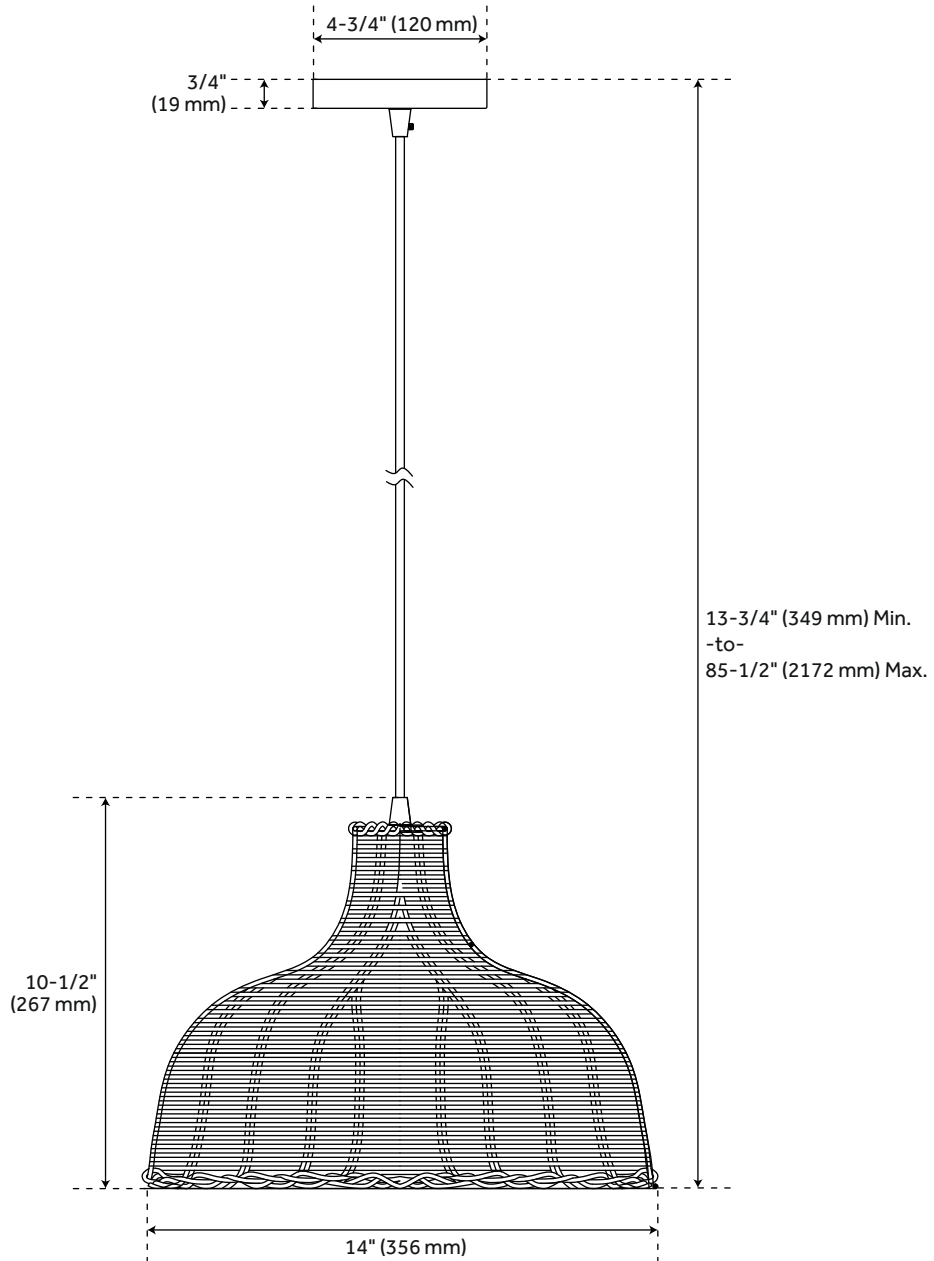

BOWFIN PENDANT LIGHT - SINGLE LIGHT

SKU: 953463

PHPL3451

CODES/STANDARDS

UL 1598 / CSA C22.2 No 250.0

FEATURES

Installation Type: Ceiling Mount

Design: Modern

Material: Metal

Length: 14"

Width: 14"

Height: 10-1/2"

Base Plate Length: 3/4"

Base Plate Height: 3/4"

Mounting Hardware Included: Yes

Reversible Mounting: No

Shade Finish: Brushed Nickel

Shade Material: Rattan

Number of Bulbs: 1

Base Plate Width: 4-3/4"

Base Plate Depth: 3/4"

Location Type: Suitable for Dry Locations

Bulbs Included: No

Bulb Type: Medium E-26

Wattage per Bulb: 60

Code:

REVISED 06-02-2022

BOWFIN PENDANT LIGHT - SINGLE LIGHT

SKU: 953463

PHPL3451

All dimensions and specifications are nominal and may vary. Use actual products for accuracy in critical situations.