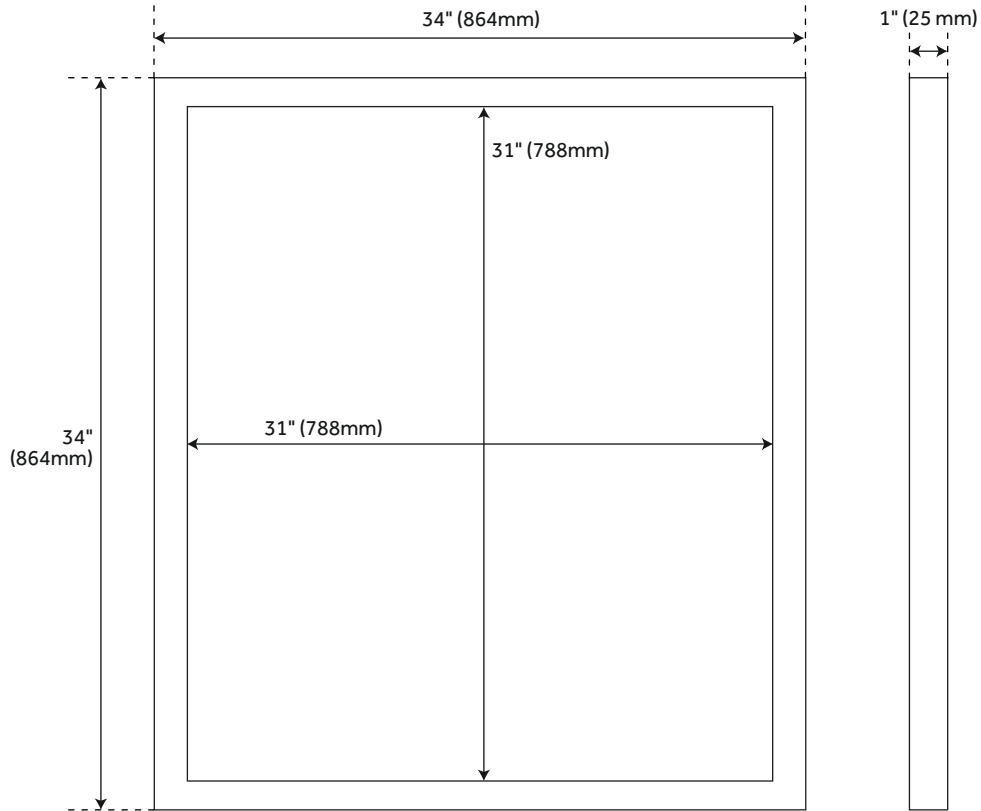

## FEATURES

- Width: 22"
- Height: 34"
- Depth: 1"
- Mirror Height: 31"
- Mirror Width: 19"
- Mounting Centers: 5-3/8"

## PRODUCT IMAGE

All dimensions and specifications are nominal and may vary. Use actual products for accuracy in critical situations.

PAGE 2

## FEATURES

- Width: 34"
- Height: 34"
- Depth: 1"
- Mirror Height: 31"
- Mirror Width: 31"
- Mounting Centers: 5-3/8"