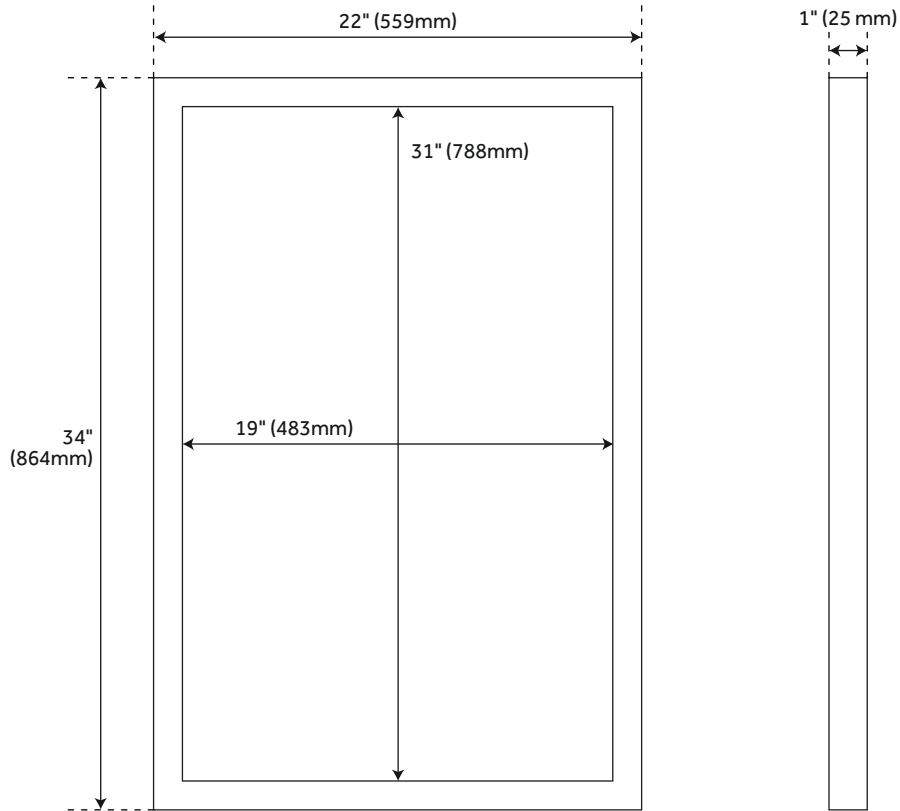

### CONTENTS

22" MIRROR ..... PAGE 2

34" MIRROR ..... PAGE 3

REVISED 02/08/2021

## FEATURES

- Width: 22"
- Height: 34"
- Depth: 1"
- Mirror Height: 31"
- Mirror Width: 19"
- Mounting Centers: 5-3/8"

## FEATURES

- Width: 34"
- Height: 34"
- Depth: 1"
- Mirror Height: 31"
- Mirror Width: 31"
- Mounting Centers: 5-3/8"