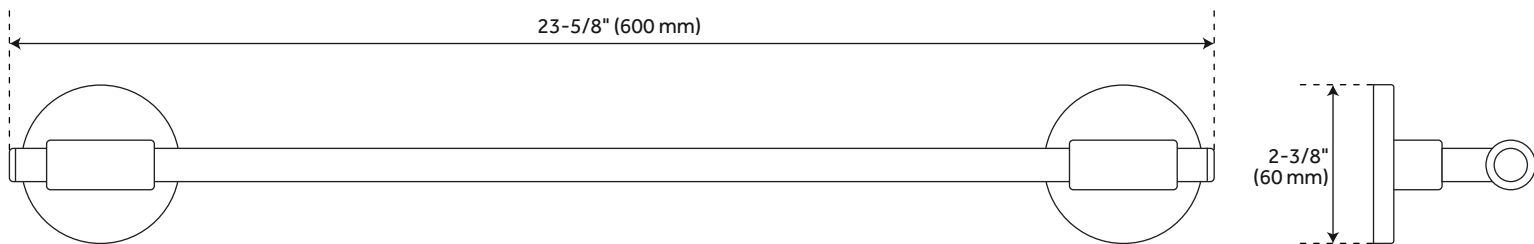

### FEATURES

- Length: 23-5/8"
- Width: 2-3/8"
- Depth: 2-7/8"
- Base Plate: 2-3/8"
- Centers: 20-1/2"