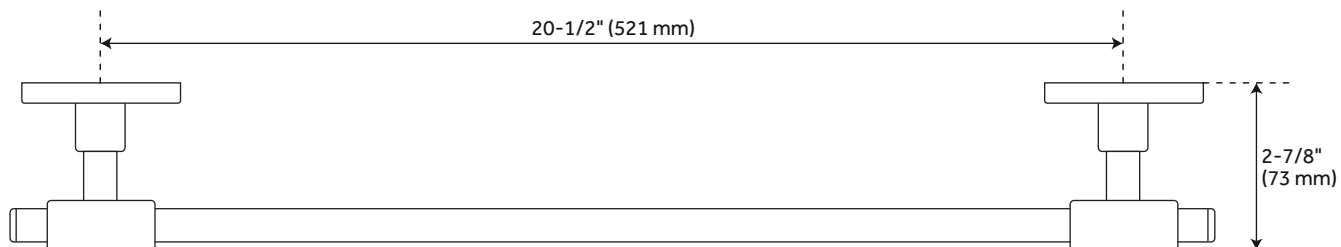

## CONTENTS

TOWEL BAR ..... PAGE 2

REVISED 04/28/2021

### FEATURES

- Length: 23-5/8"
- Width: 2-3/8"
- Depth: 2-7/8"
- Base Plate: 2-3/8"
- Centers: 20-1/2"