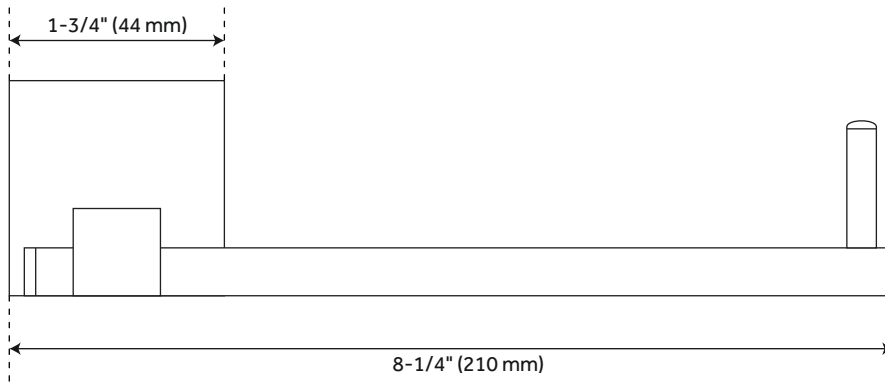

CONTENTS

TOILET PAPER HOLDER PAGE 2

REVISED 04/28/2021

TYNDALL

TOILET PAPER HOLDER

SKU: 953004

FEATURES

- Length: 8-1/4"
- Width: 1-3/4"
- Depth: 2-3/8"
- Base Plate: 1-3/4"

PRODUCT IMAGE

All dimensions and specifications are nominal and may vary. Use actual products for accuracy in critical situations.

PAGE 2