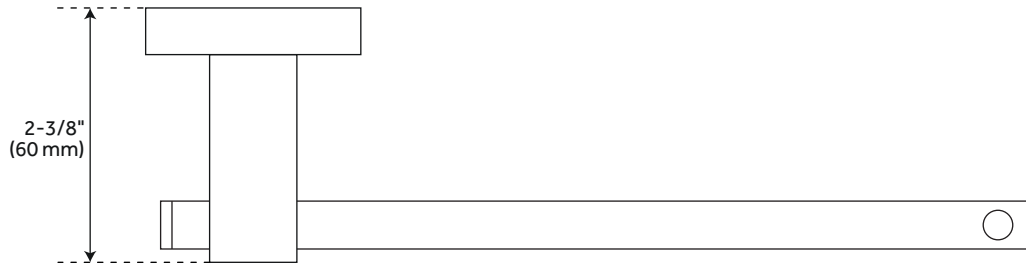

CONTENTS

TOILET PAPER HOLDER PAGE 2

REVISED 04/28/2021

TYNDALL

TOILET PAPER HOLDER

SKU: 953004

FEATURES

- Length: 8-1/4"
- Width: 1-3/4"
- Depth: 2-3/8"
- Base Plate: 1-3/4"

PRODUCT IMAGE

All dimensions and specifications are nominal and may vary. Use actual products for accuracy in critical situations.

PAGE 2