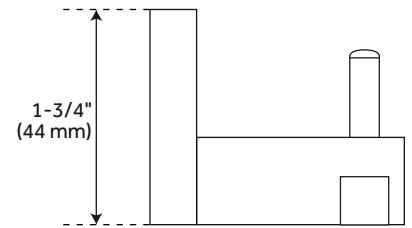

CONTENTS

TOILET PAPER HOLDER PAGE 2

REVISED 04/28/2021

TYNDALL

TOILET PAPER HOLDER

SKU: 953004

FEATURES

- Length: 8-1/4"
- Width: 1-3/4"
- Depth: 2-3/8"
- Base Plate: 1-3/4"

PRODUCT IMAGE

All dimensions and specifications are nominal and may vary. Use actual products for accuracy in critical situations.

PAGE 2