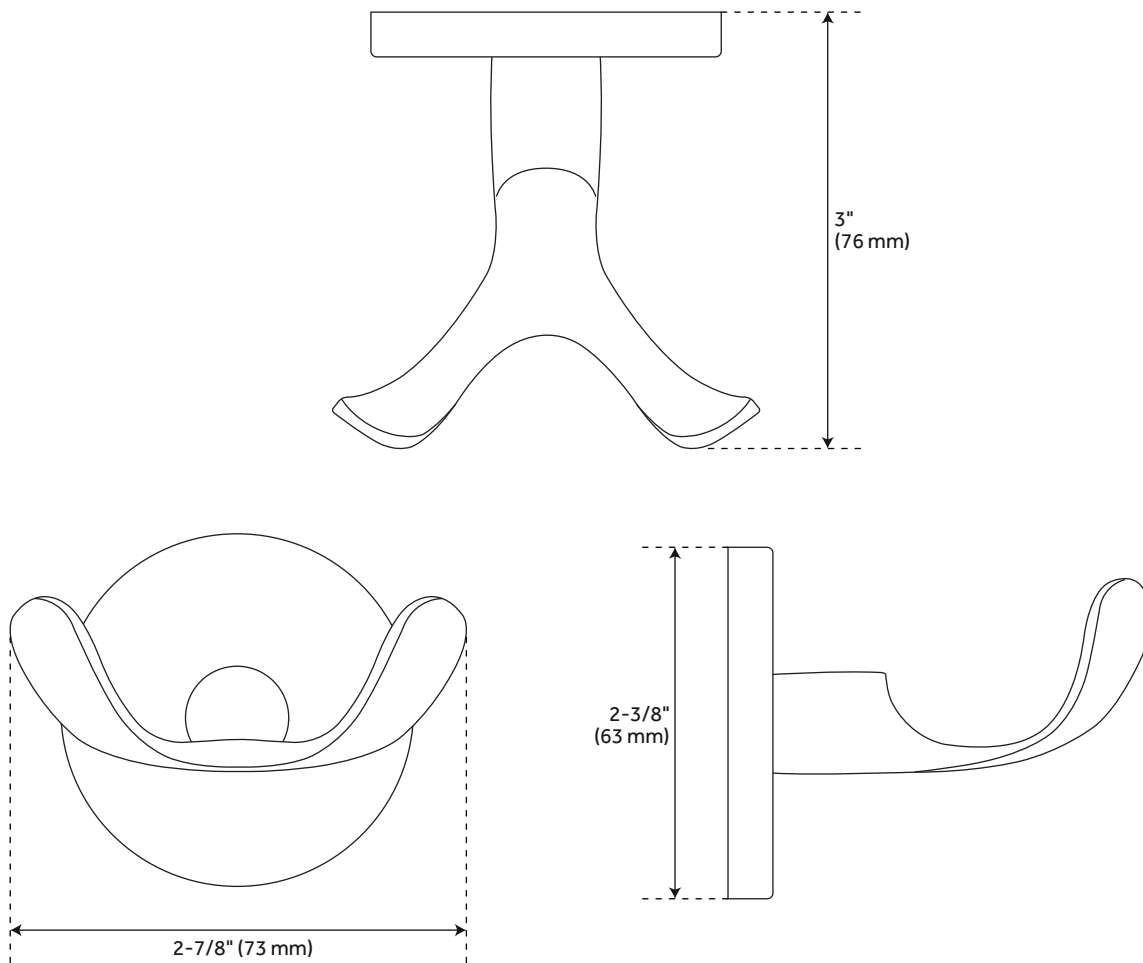

KILBURN

ROBE HOOK

SKU: 953001

FEATURES

Installation Type: Wall Mount

Design: Modern

Material: Brass

Mounting Hardware Included: Yes

Mounting Hardware Concealed: Yes

Assembly Required: No

CONTENTS

ROBE HOOK PAGE 2

REVISED 04/28/2021

KILBURN

ROBE HOOK

SKU: 953001

FEATURES

- Length: 2-7/8"
- Width: 2-3/8"
- Depth: 3"
- Base Plate: 2-3/8"

PRODUCT IMAGE