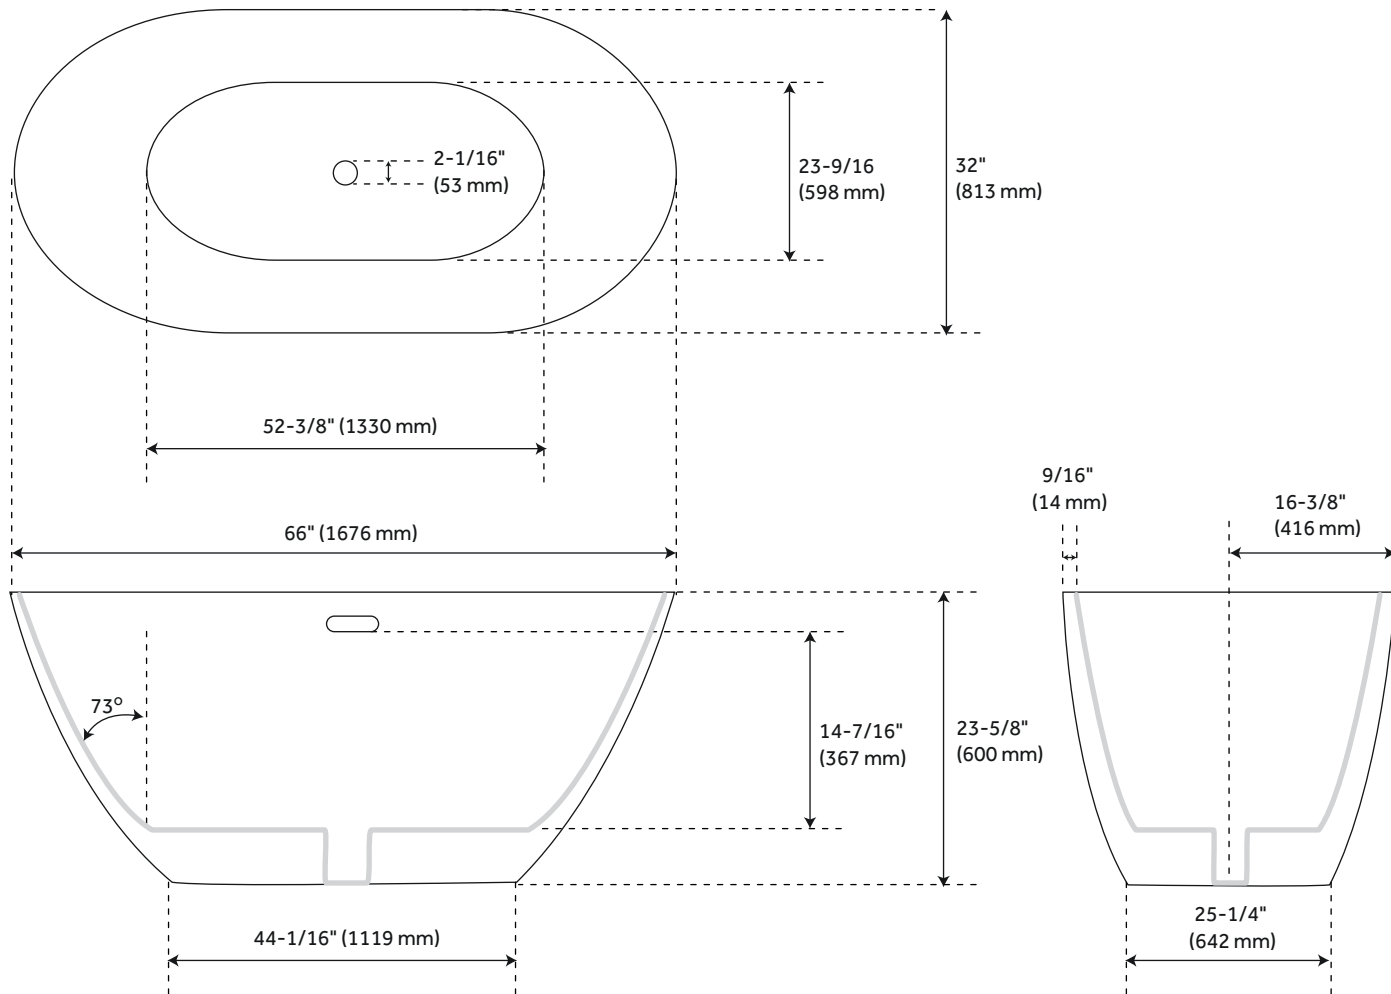

### FEATURES

Design: Modern  
Product Finish: White  
Features: Integral Overflow  
Overflow Hole: Yes  
Shape: Oval  
Material: Resin  
Tap Deck: No  
Drain Included: Yes  
Drain Placement: Center  
Faucet Included: No  
Built-in Adjusters: Yes

## FEATURES

- Length: 59"
- Width: 29"
- Height: 23-5/8"
- Tub Interior Length: 45-1/4"
- Tub Interior Width: 20-1/2"
- Water Depth To Overflow: 14-7/16"
- Water Capacity Without Overflow: 76 Gallons / 290 Liters
- Water Capacity With Overflow: 68 Gallons / 258 Liters
- Tub Weight Uncrated (Lbs): 220
- Tub Weight Crated (Lbs): 286

## PRODUCT IMAGE

## FEATURES

- Length: 66"
- Width: 32"
- Height: 23-5/8"
- Tub Interior Length: 52-3/8"
- Tub Interior Width: 23-9/16"
- Water Depth To Overflow: 14-7/16"
- Water Capacity Without Overflow:  
105 Gallons / 399 Liters
- Water Capacity With Overflow:  
87 Gallons / 330 Liters
- Tub Weight Uncrated (Lbs): 225
- Tub Weight Crated (Lbs): 319