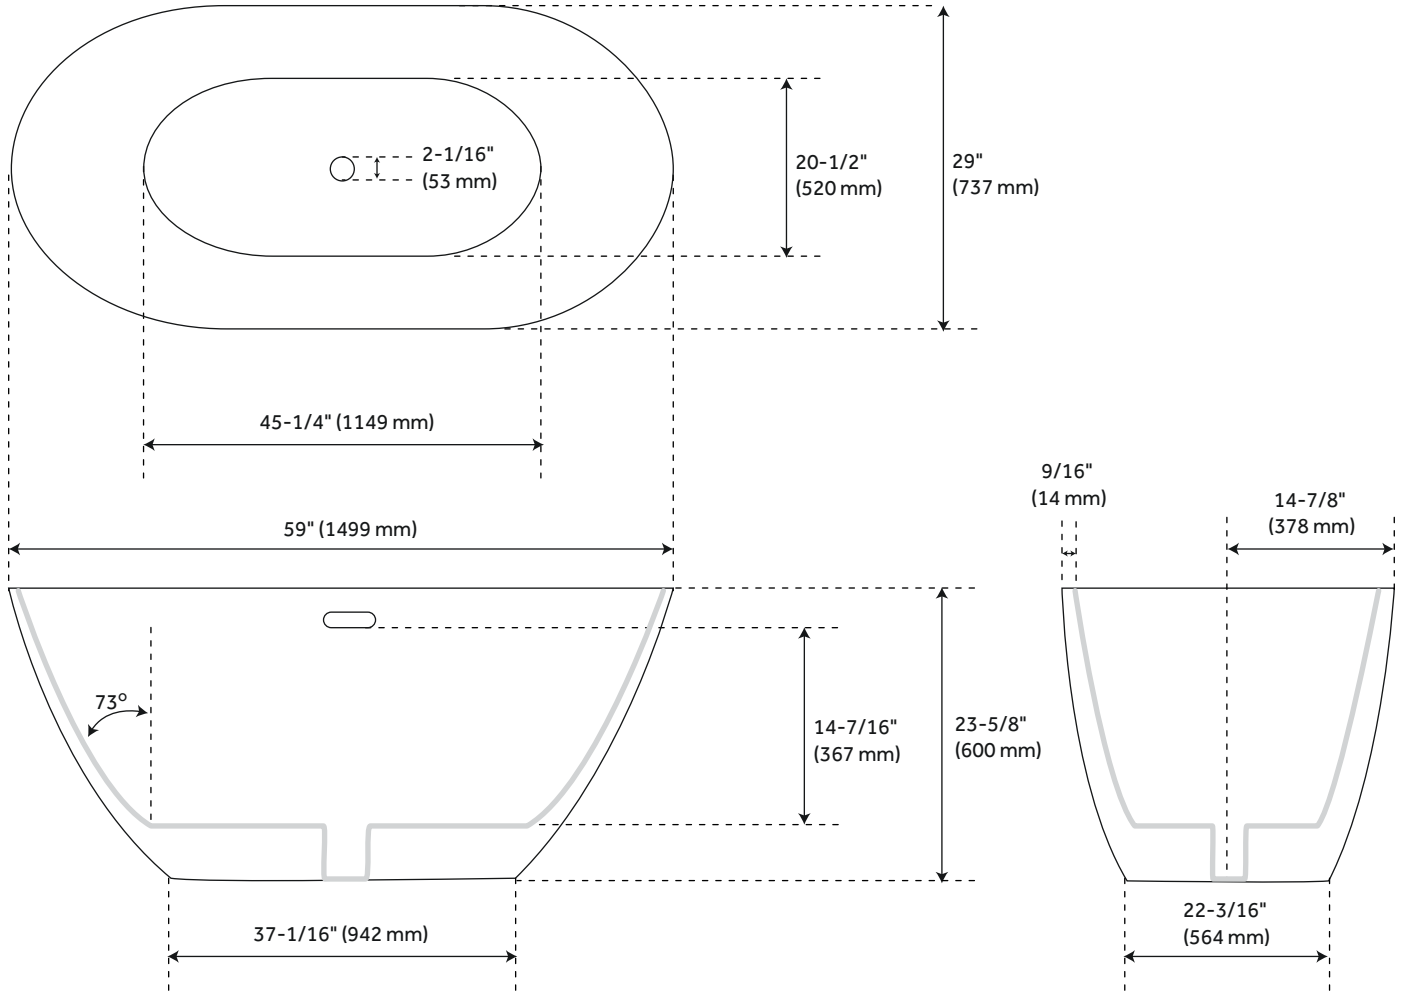

### FEATURES

Design: Modern  
Product Finish: White  
Features: Integral Overflow  
Overflow Hole: Yes  
Shape: Oval  
Material: Resin  
Tap Deck: No  
Drain Included: Yes  
Drain Placement: Center  
Faucet Included: No  
Built-in Adjusters: Yes

### CONTENTS

59" TUB ..... PAGE 2  
66" TUB ..... PAGE 3

REVISED 03/24/2021

## FEATURES

- Length: 59"
- Width: 29"
- Height: 23-5/8"
- Tub Interior Length: 45-1/4"
- Tub Interior Width: 20-1/2"
- Water Depth To Overflow: 14-7/16"
- Water Capacity Without Overflow: 76 Gallons / 290 Liters
- Water Capacity With Overflow: 68 Gallons / 258 Liters
- Tub Weight Uncrated (Lbs): 220
- Tub Weight Crated (Lbs): 286

## FEATURES

- Length: 66"
- Width: 32"
- Height: 23-5/8"
- Tub Interior Length: 52-3/8"
- Tub Interior Width: 23-9/16"
- Water Depth To Overflow: 14-7/16"
- Water Capacity Without Overflow:  
105 Gallons / 399 Liters
- Water Capacity With Overflow:  
87 Gallons / 330 Liters
- Tub Weight Uncrated (Lbs): 225
- Tub Weight Crated (Lbs): 319