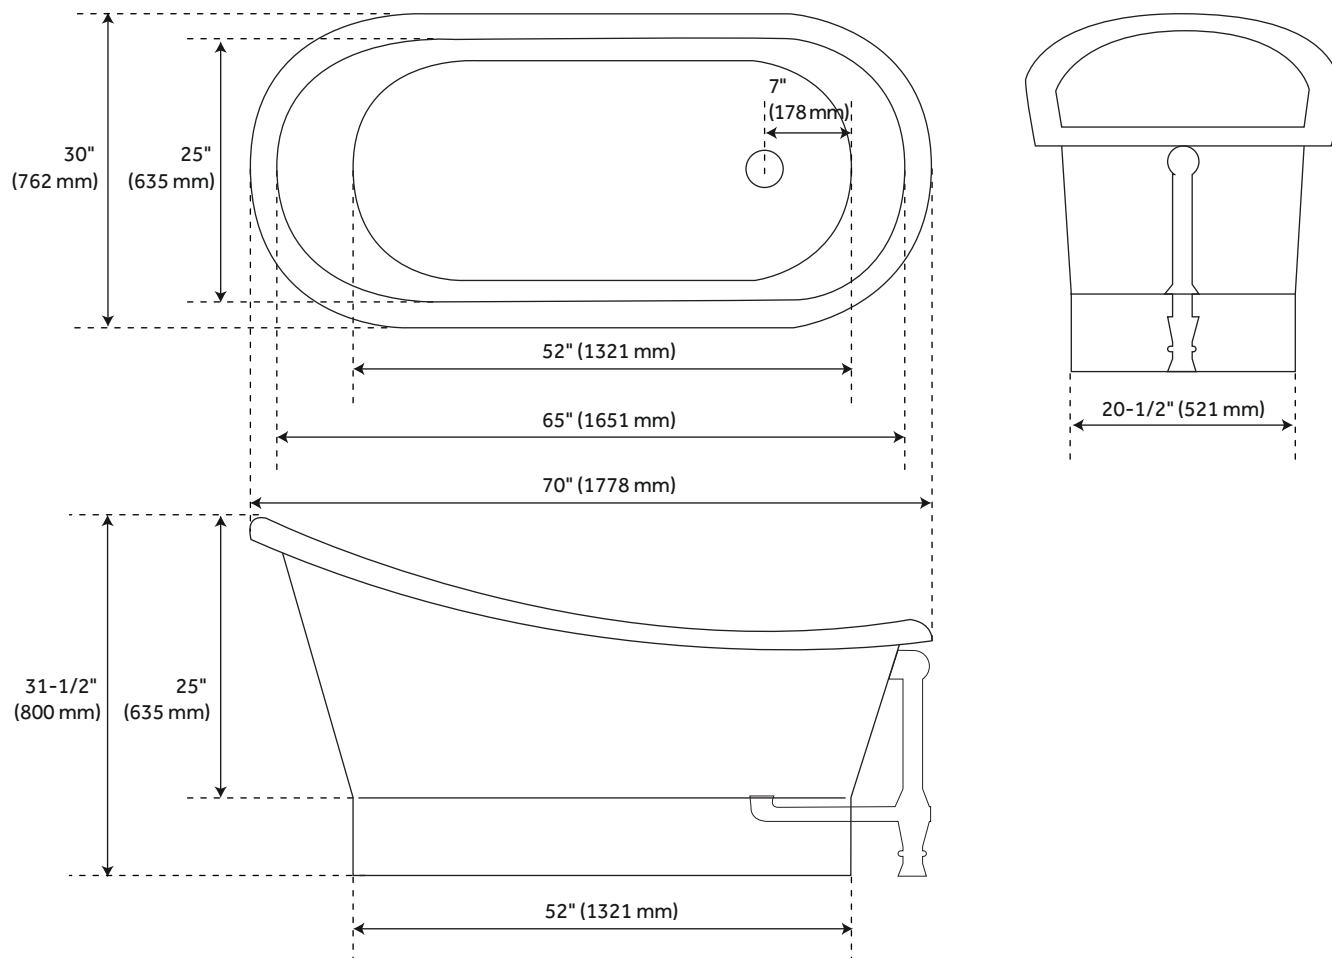

including products like Epsom salts, bristle brushes, and harsh soaps.

Overflow includes Extended Pop-Up Drain with Swivel Head.

A Standard overflow, which remain open to allow water into the drain.

Tub Drain Placement: Offset

Exterior Treatment: Smooth

Interior Treatment: Polished

Tap Deck: No

Drain Included: Optional

CONTENTS

TUB PAGE 2

REVISED 06/30/2021

THAINE

70" ANTIQUE BLACK COPPER SLIPPER PEDESTAL TUB

SKU: 952088-70

FEATURES

- Length: 70"
- Width: 30"
- Height: 31-1/2"
- Interior Length: 65"
- Interior Width: 25"
- Water Capacity with Overflow: 58 Gal.
- Tub Weight Crated: 237
- Tub Weight Uncratted: 96 Lbs.

PRODUCT IMAGE

All dimensions and specifications are nominal and may vary. Use actual products for accuracy in critical situations.

PAGE 2