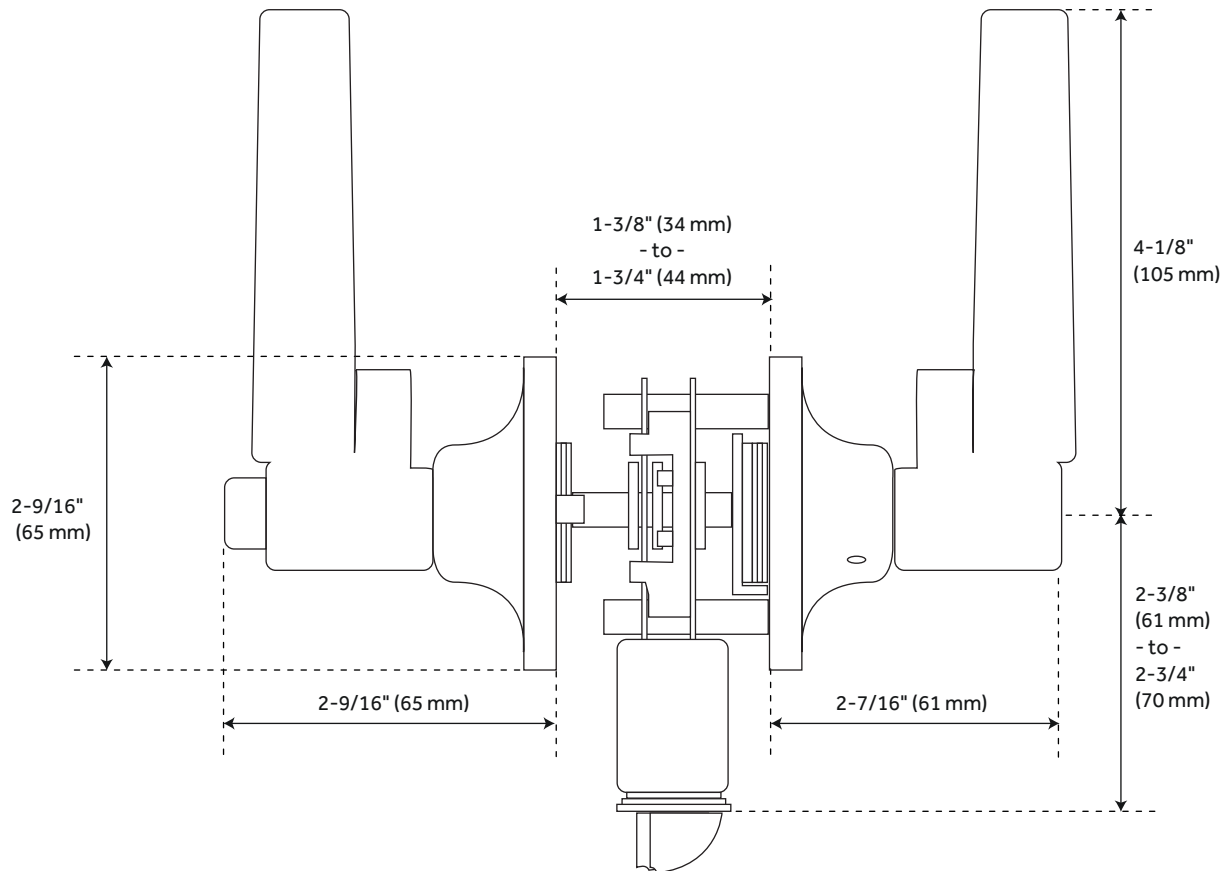

SEDALIA

STAINLESS STEEL PRIVACY DOOR SET - ROUND ROSETTE - SCROLL LEVER HANDLE

SKU: 951718-PR

FEATURES

- Material: Stainless Steel
- Door Set Function: Privacy
- Design: Traditional
- Mounting Hardware Included: Yes
- Mounting Hardware Concealed: No
- Mounts From: Front
- Reversible Handing
- Adjustable Backset: 2-3/8" to 2-3/4"

CONTENTS

PRIVACY DOOR SETPAGE 2

REVISED 07/12/2021

SEDALIA

STAINLESS STEEL PRIVACY DOOR SET - ROUND ROSETTE - SCROLL LEVER HANDLE

SKU: 951718-PR

FEATURES

Centers: 1-5/8"
Width: 5-3/8"
Height: 2-9/16"
Depth: 2-7/16"
Depth with Turn-Piece: 2-9/16"