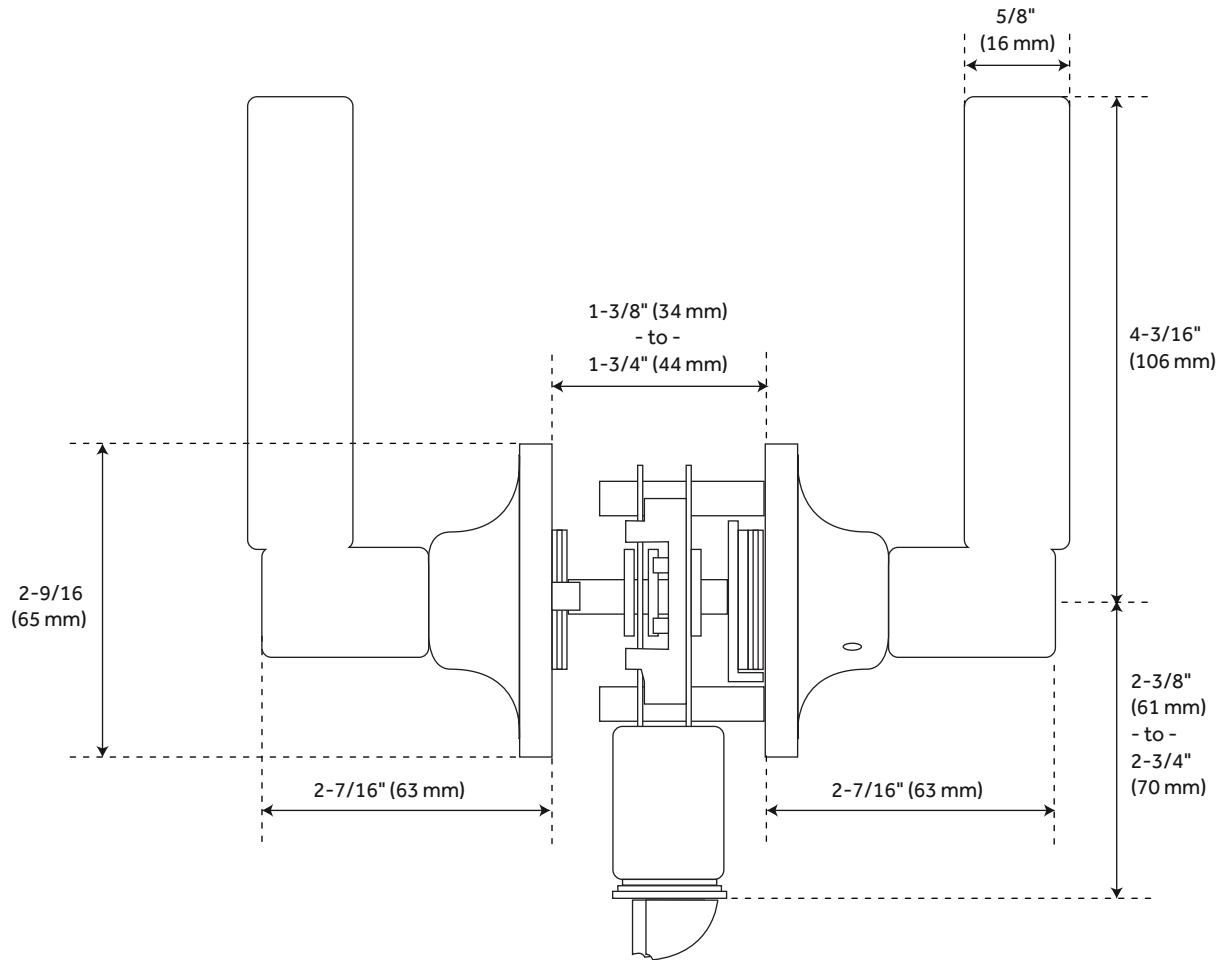

### FEATURES

- Material: Stainless Steel
- Door Set Function: Passage
- Design: Modern
- Mounting Hardware Included: Yes
- Mounting Hardware Concealed: No
- Mounts From: Front
- Reversible Handing
- Adjustable Backset: 2-3/8" to 2-3/4"

### CONTENTS

PASSAGE DOOR SET .....PAGE 2

REVISED 07/12/2021

### FEATURES

Centers: 1-5/8"  
Width: 5-1/2"  
Height: 2-9/16"  
Depth: 2-7/16"