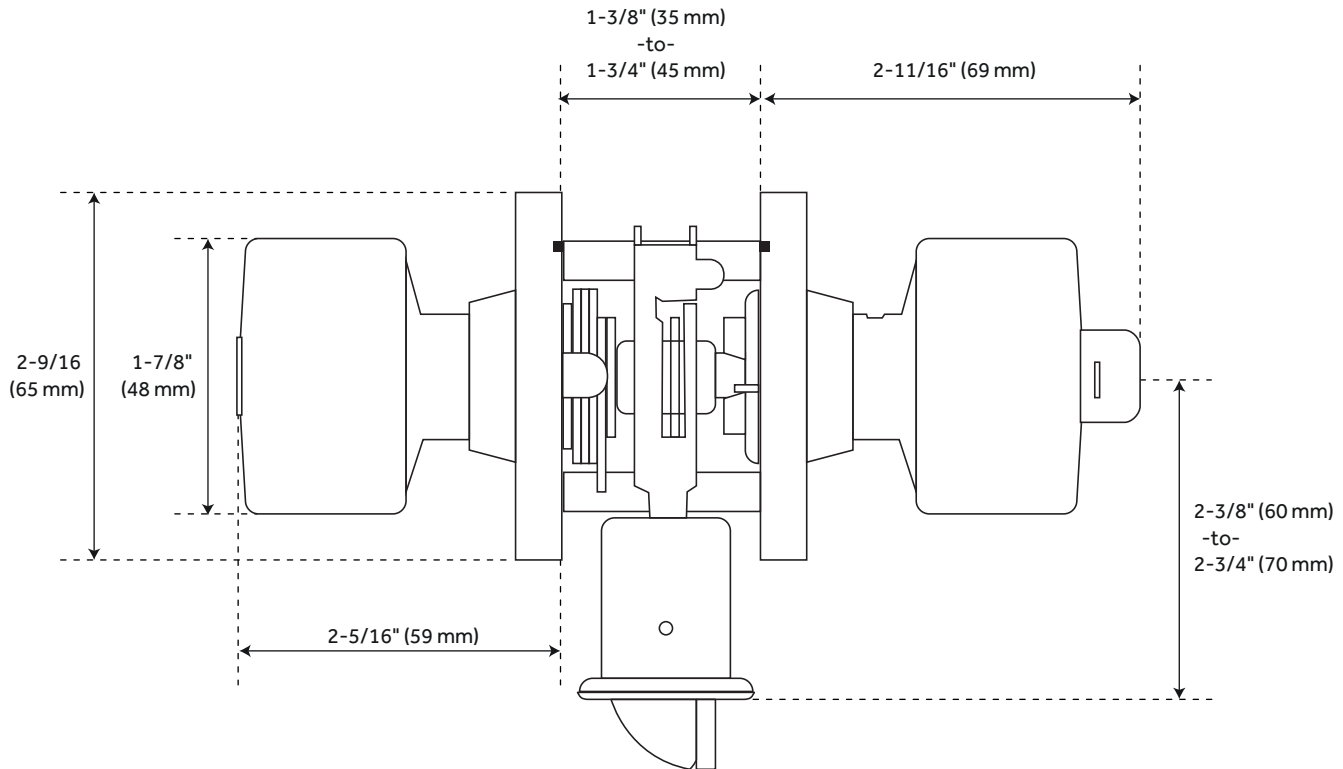

### FEATURES

- Material: Stainless Steel
- Door Set Function: Entrance Lock
- Design: Modern
- Mounting Hardware Included: Yes
- Mounting Hardware Concealed: No
- Mounts From: Front
- Keys: 2 Brass Keys, Nickel-Plated
- Reversible Handing
- Adjustable Backset: 2-3/8" to 2-3/4"
- Optional Deadbolt:  
2-7/16" W x 2-7/16" H x 1-3/16" D

### FEATURES

Centers: 1-5/8"  
Width: 2-9/16"  
Height: 2-9/16"  
Depth: 2-5/16"  
Depth with Turn-Piece: 2-11/16"