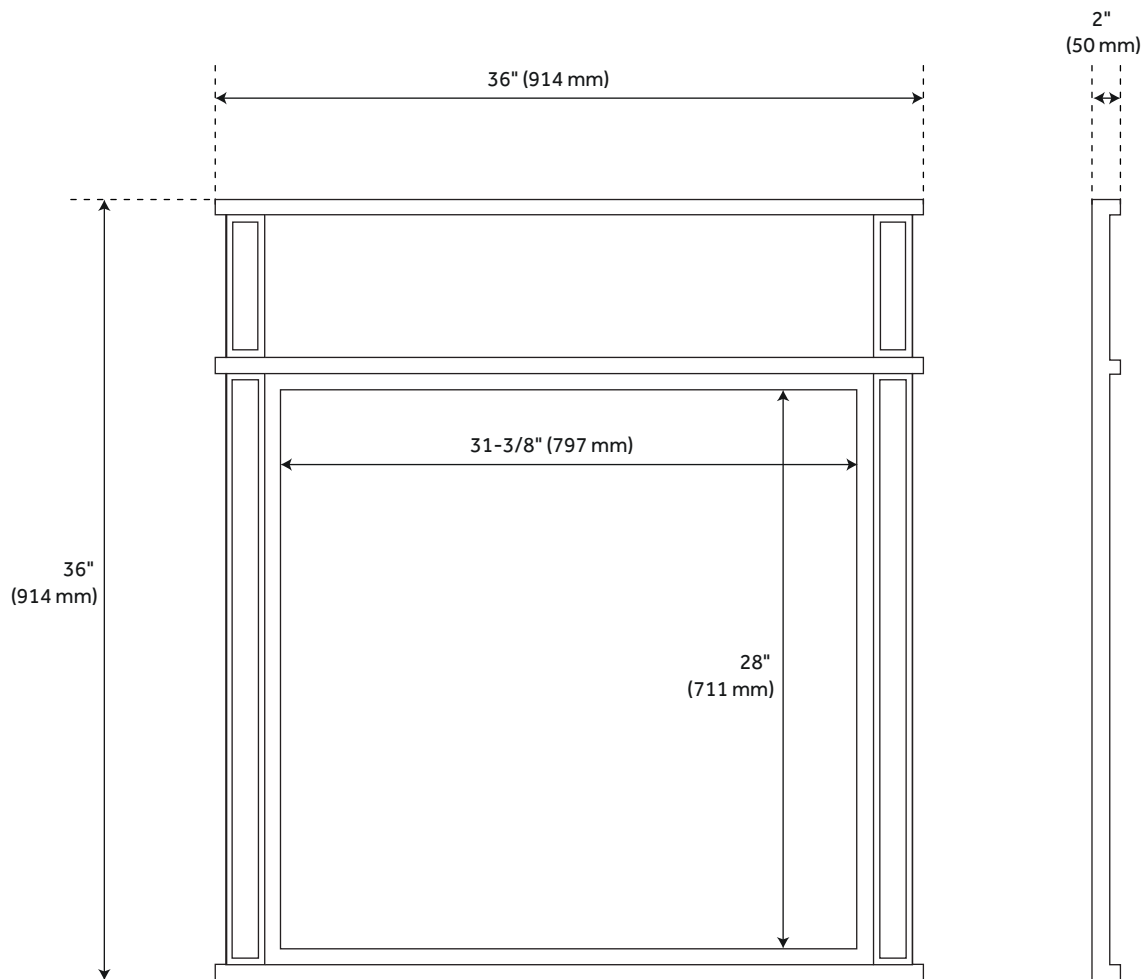

### FEATURES

- Width: 24"
- Height: 36"
- Depth: 2"
- Mirror Only Width: 19-1/4"
- Mirror Only Height: 28"

### PRODUCT IMAGE

All dimensions and specifications are nominal and may vary. Use actual products for accuracy in critical situations.

PAGE 2

### FEATURES

- Width: 36"
- Height: 36"
- Depth: 2"
- Mirror Only Width: 31-3/8"
- Mirror Only Height: 28"