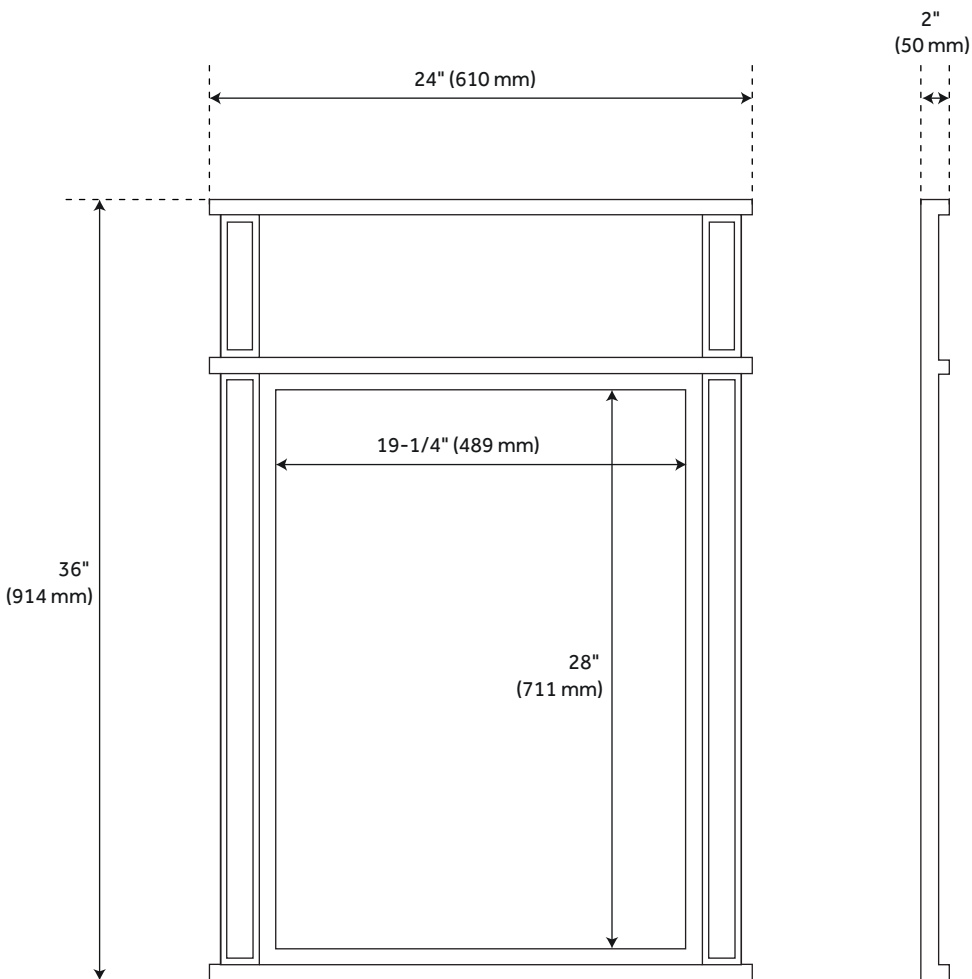

### CONTENTS

24" MIRROR ..... PAGE 2

36" MIRROR ..... PAGE 3

REVISED 02/03/2021

### FEATURES

- Width: 24"
- Height: 36"
- Depth: 2"
- Mirror Only Width: 19-1/4"
- Mirror Only Height: 28"

### FEATURES

- Width: 36"
- Height: 36"
- Depth: 2"
- Mirror Only Width: 31-3/8"
- Mirror Only Height: 28"