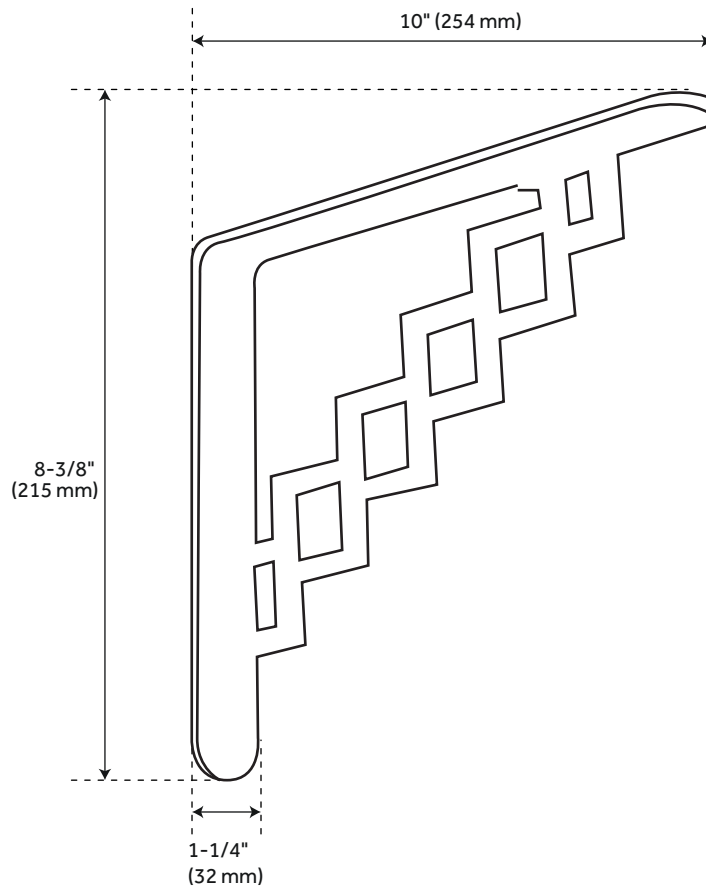

### CONTENTS

SHELF BRACKET ..... PAGE 2

REVISED 09/29/2020

### FEATURES

Width: 1-1/4"  
Height: 8-3/8"  
Depth: 10"

### PRODUCT IMAGE

All dimensions and specifications are nominal and may vary. Use actual products for accuracy in critical situations.