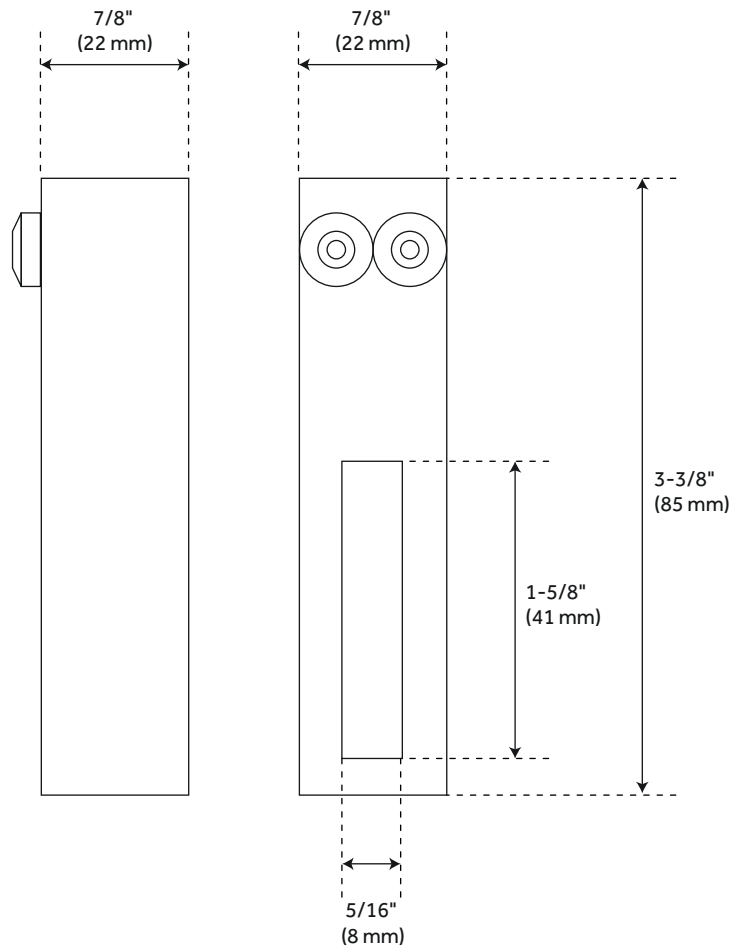

TALL

BARN DOOR STOP - PAIR

SKU: 950699

FEATURES

For use with open bearing style hangers.

CONTENTS

STOP PAGE 2

REVISED 09/23/2020

TALL

BARN DOOR STOP - PAIR

SKU: 950699

FEATURES

- Material: Steel
- Width: $7/8"$
- Height: $3-3/8"$
- Depth: $7/8"$
- Mounting Hardware Included: Yes

PRODUCT IMAGE