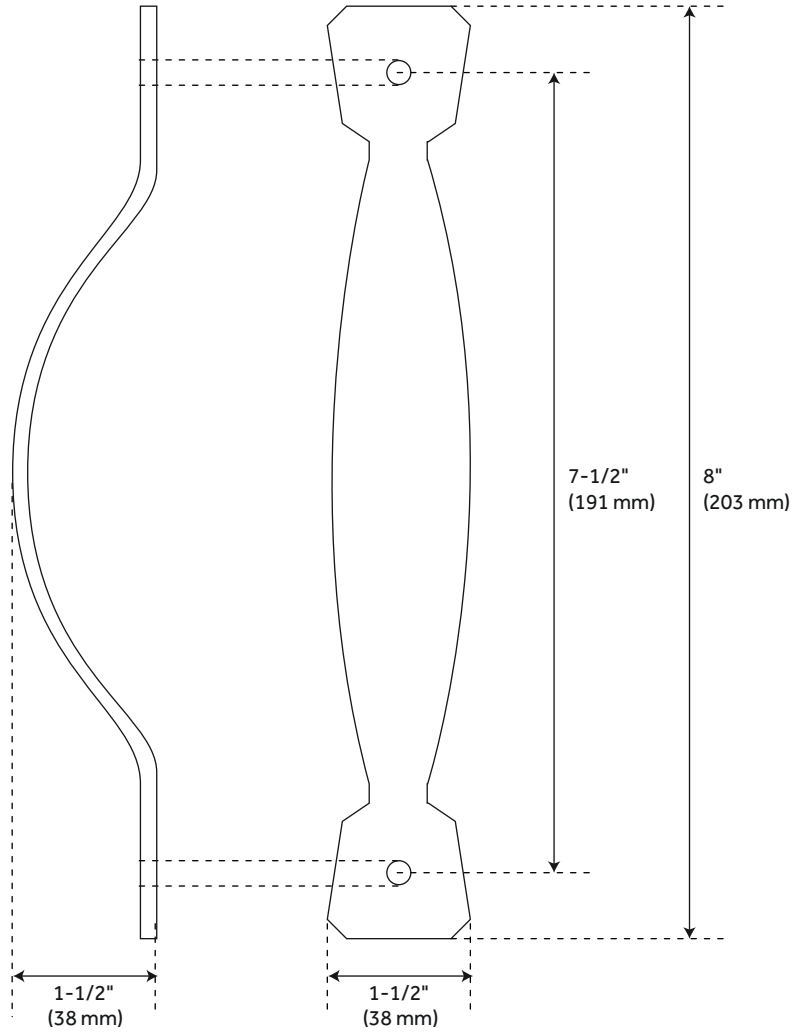

## CONTENTS

DOOR PULL ..... PAGE 2

REVISED 09/25/2020

## DOOR PULL

SKU: 950689

### FEATURES

Centers: 7-1/2"  
Width: 1-1/2"  
Height: 8"  
Depth: 1-1/2"