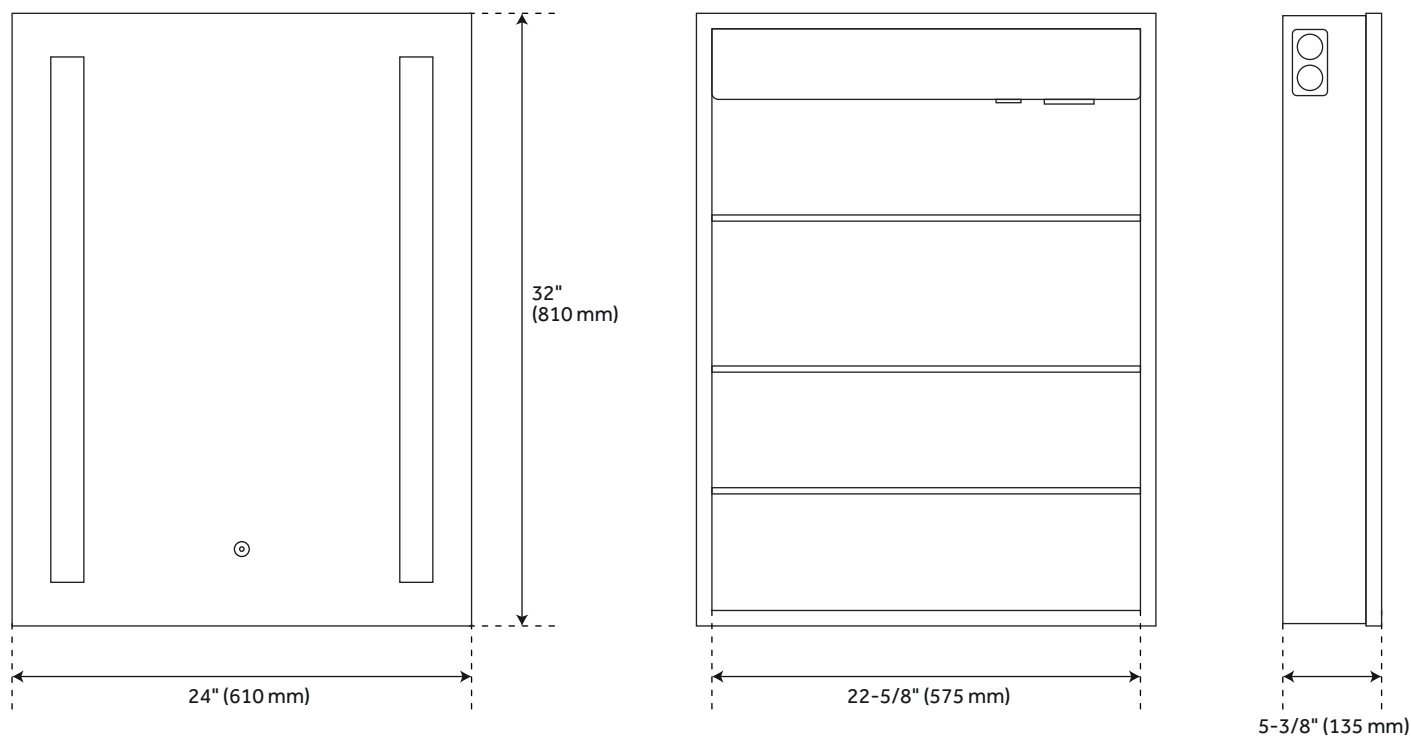

### CONTENTS

24" MEDICINE CABINET .....	PAGE 2
35" MEDICINE CABINET .....	PAGE 3
53" MEDICINE CABINET .....	PAGE 4

REVISED 02/04/2021

## FEATURES

- Width: 24"
- Height: 32"
- Depth: 5-3/8"
- Horizontal Mounting Centers:  
7-7/8" (2x)
- Adjustable Color Temp:  
3000K-6400K, 1309 Lumens

## FEATURES

- Width: 35-1/2"
- Height: 32"
- Depth: 5-3/8"
- Horizontal Mounting Centers:  
9-7/8" (3x)
- Adjustable Color Temp:  
3000K-6400K, 1309 Lumens

## FEATURES

- Width: 53-1/4"
- Height: 32"
- Depth: 5-3/8"
- Horizontal Mounting Centers:  
5-7/8" & 11-3/4" (2x)
- Adjustable Color Temp:  
3000K-6400K, 1699 Lumens