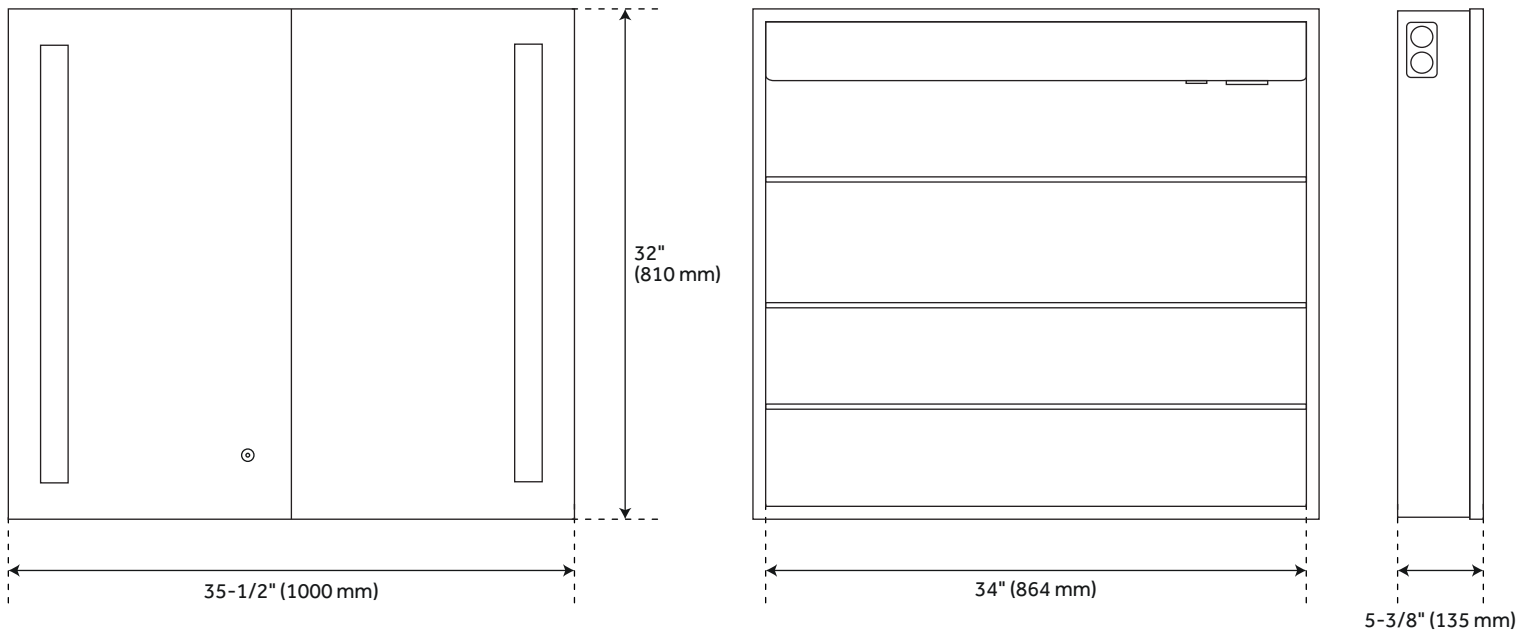

## FEATURES

- Width: 24"
- Height: 32"
- Depth: 5-3/8"
- Horizontal Mounting Centers:  
7-7/8" (2x)
- Adjustable Color Temp:  
3000K-6400K, 1309 Lumens

## PRODUCT IMAGE

All dimensions and specifications are nominal and may vary. Use actual products for accuracy in critical situations.

PAGE 2

## FEATURES

- Width: 35-1/2"
- Height: 32"
- Depth: 5-3/8"
- Horizontal Mounting Centers:  
9-7/8" (3x)
- Adjustable Color Temp:  
3000K-6400K, 1309 Lumens

## FEATURES

- Width: 53-1/4"
- Height: 32"
- Depth: 5-3/8"
- Horizontal Mounting Centers:  
5-7/8" & 11-3/4" (2x)
- Adjustable Color Temp:  
3000K-6400K, 1699 Lumens