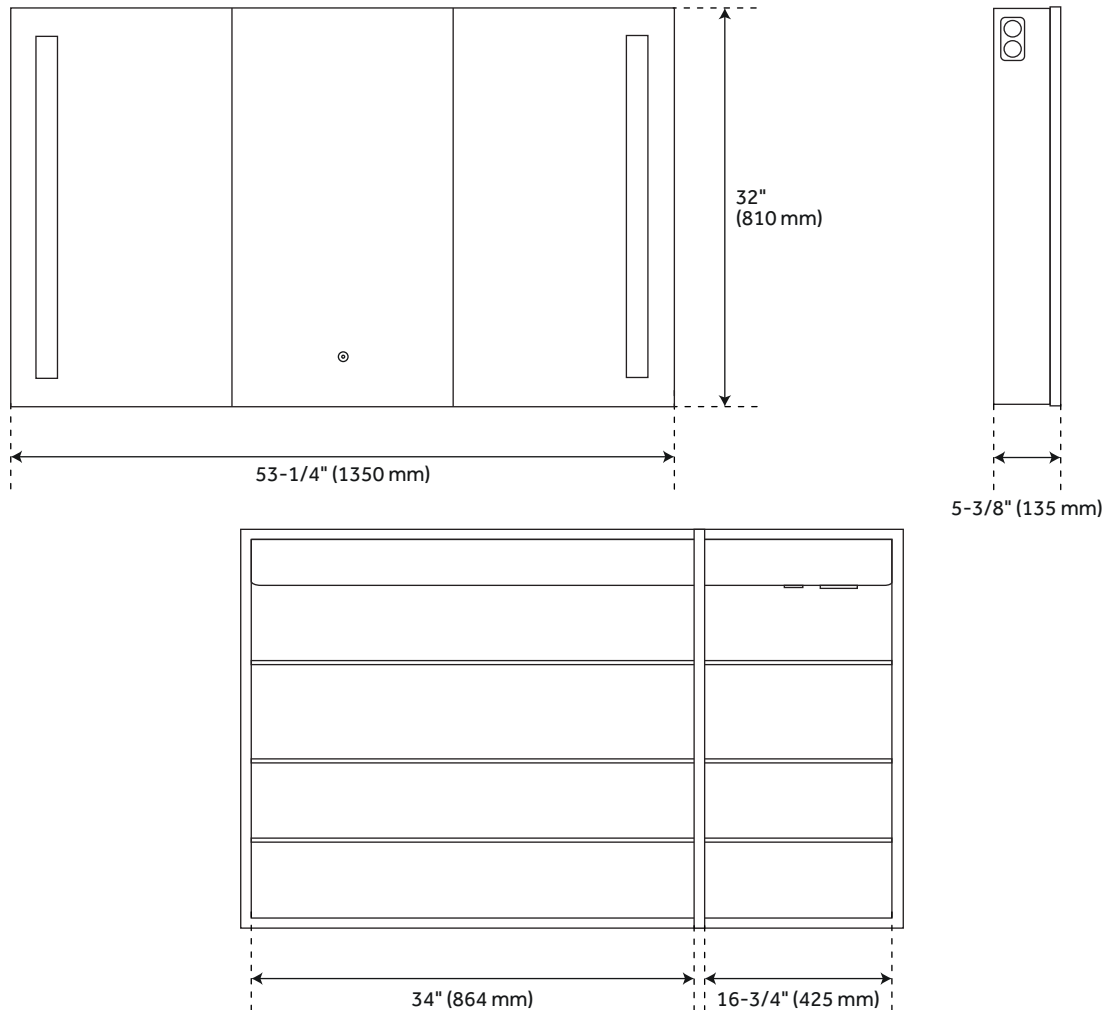

## FEATURES

- Width: 24"
- Height: 32"
- Depth: 5-3/8"
- Horizontal Mounting Centers:  
7-7/8" (2x)
- Adjustable Color Temp:  
3000K-6400K, 1309 Lumens

## FEATURES

- Width: 35-1/2"
- Height: 32"
- Depth: 5-3/8"
- Horizontal Mounting Centers:  
9-7/8" (3x)
- Adjustable Color Temp:  
3000K-6400K, 1309 Lumens

## PRODUCT IMAGE

All dimensions and specifications are nominal and may vary. Use actual products for accuracy in critical situations.

PAGE 3

## FEATURES

- Width: 53-1/4"
- Height: 32"
- Depth: 5-3/8"
- Horizontal Mounting Centers:  
5-7/8" & 11-3/4" (2x)
- Adjustable Color Temp:  
3000K-6400K, 1699 Lumens