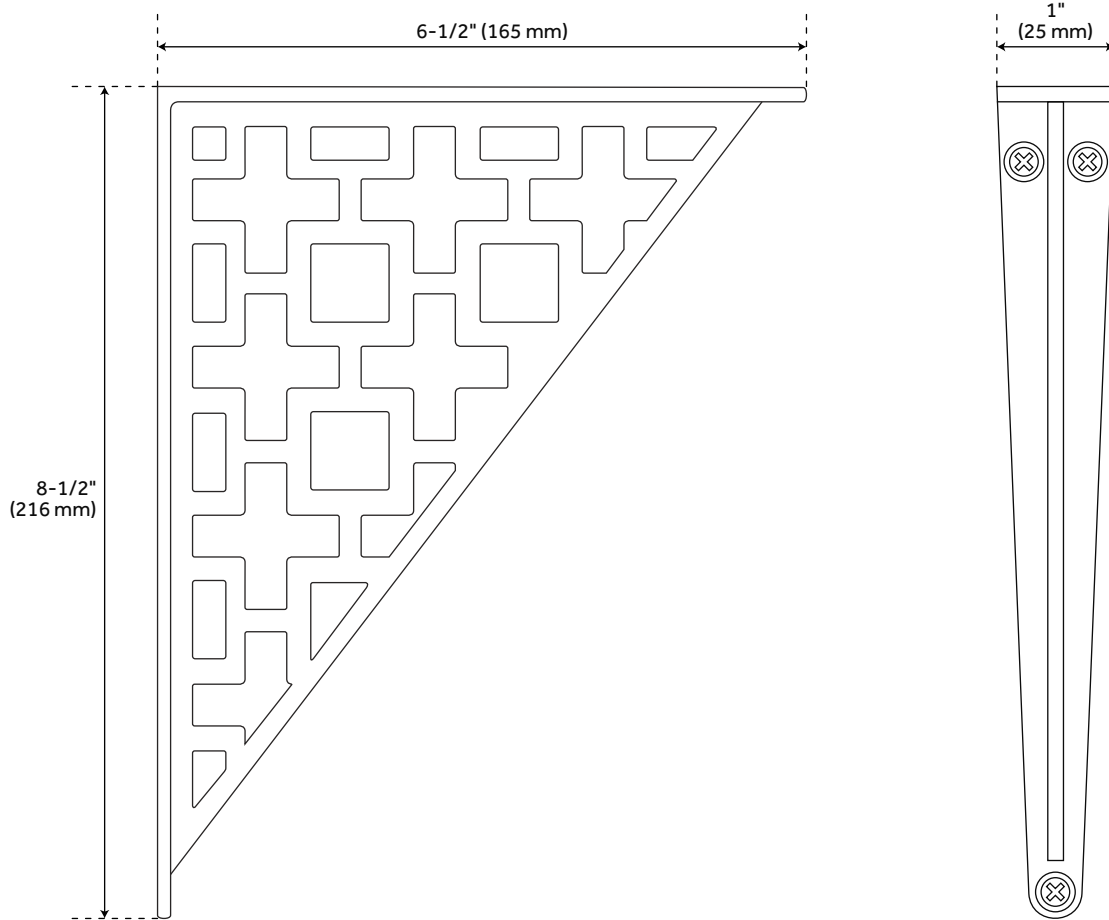

DURAND

SOLID BRASS SHELF BRACKET

SKU: 950317

FEATURES

- Material: Brass
- Design: Modern
- Mounting Hardware Included: Yes
- Mounting Hardware Concealed: No
- Mounts From: Front
- Sold Individually
- Brackets Can be Mounted with Either
End Against the Wall

CONTENTS

SHELF BRACKET PAGE 2

REVISED 08/172020

DURAND

SOLID BRASS SHELF BRACKET

SKU: 950317

FEATURES

- Length: 6-1/2"
- Width: 1"
- Height: 8-1/2"
- Weight Capacity Per Pair (lbs): 40

PRODUCT IMAGE

All dimensions and specifications are nominal and may vary. Use actual products for accuracy in critical situations.

PAGE 2