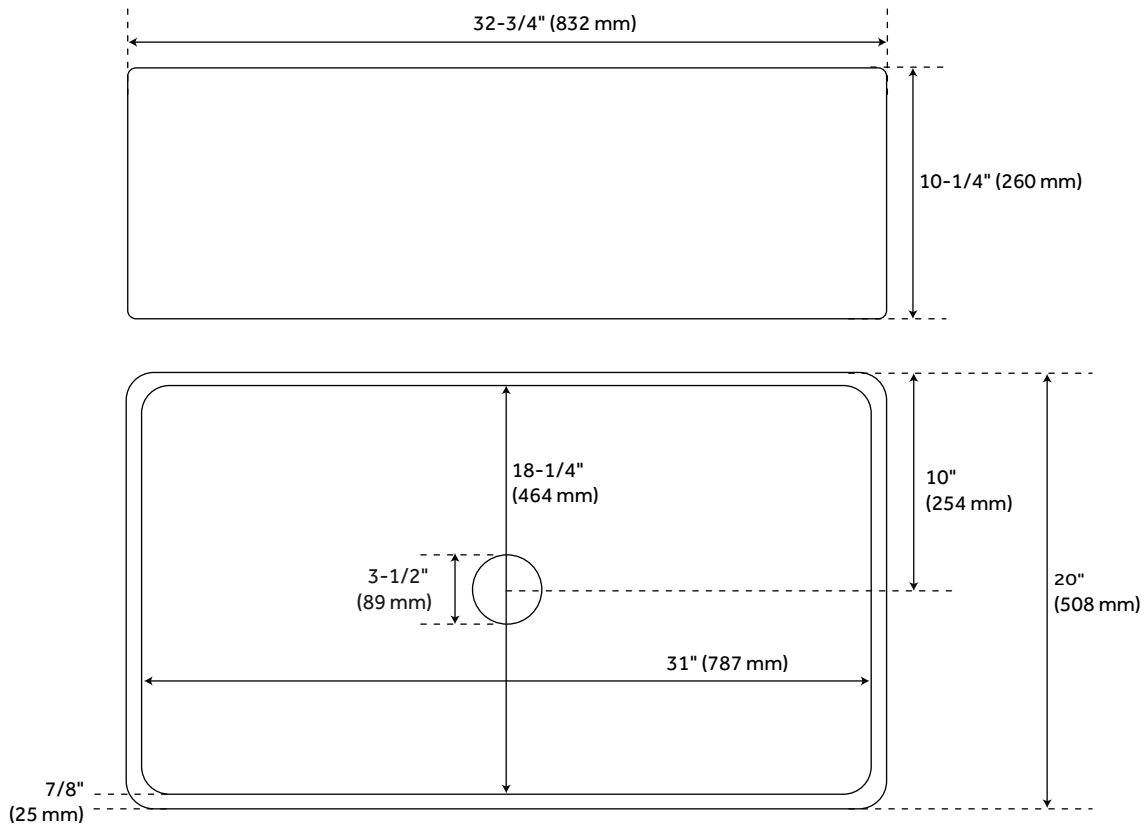

33" BRELSFORD

FIRECLAY FARMHOUSE SINK - BLUE MEDALION MOTIF

SKU: 950283

FEATURES

- Made of solid, heavy-duty fireclay.
- Smooth, ripple-resistant surface.
- If purchasing drain separately, it must be able to accommodate a sink drain thickness of 1".
- All sink dimensions are ($\pm 1/2"$).
- Material: Fireclay
- Basin Split: Single
- Apron Design: Smooth
- Faucet Centers: No Faucet Hole
- Number Of Basins: 1
- Product Color: White
- Faucet Included: No
- Faucet Holes: No Faucet Hole
- Drain Included: Optional
- Exterior Treatment: Smooth
- Interior Treatment: Smooth
- Sink Installation: Farmhouse

CONTENTS

33" SINK PAGE 2

REVISED 03/25/2021

33" BRELSFORD

FIRECLAY FARMHOUSE SINK - BLUE MEDALION MOTIF

SKU: 950283

FEATURES

- Length: 32-3/4"
- Width: 20"
- Height: 10-1/4"
- Basin Length: 31"
- Basin Width: 18-1/4"
- Water Depth To Rim: 9-3/8"
- Apron Front Rim Thickness: 7/8"
- Side And Back Rim Thickness: 7/8"
- Fits Drain Hole Size: 3-1/2"

PRODUCT IMAGE

All dimensions and specifications are nominal and may vary. Use actual products for accuracy in critical situations.

PAGE 2