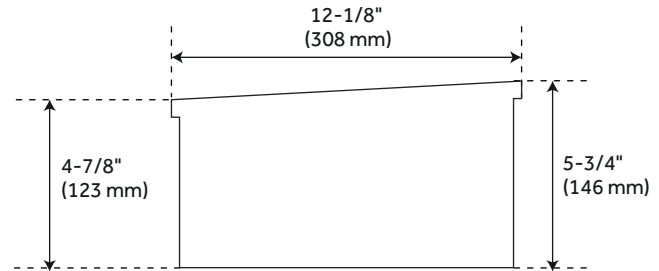

## CONTENTS

18" WALL VANITY ..... PAGE 2

REVISED 10/29/2020

### FEATURES

- Width: 18"
- Depth: 12-1/8"
- Mounting Hardware Height: 3-5/8"
- Mounting Hardware Width: 8"
- Towel Holder Width: 7"
- Towel Holder Width: 2"
- Back of Sink to Drain Center: 7-1/2"