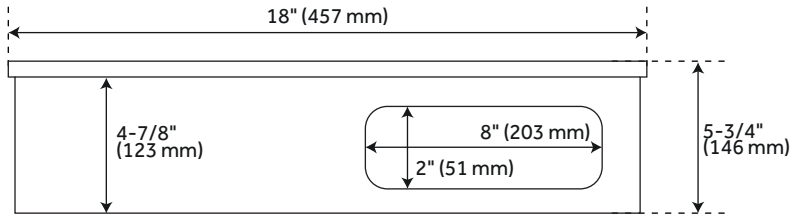

## CONTENTS

18" WALL VANITY ..... PAGE 2

REVISED 10/29/2020

### FEATURES

- Width: 18"
- Depth: 12-1/8"
- Mounting Hardware Height: 3-5/8"
- Mounting Hardware Width: 8"
- Towel Holder Width: 7"
- Towel Holder Width: 2"
- Back of Sink to Drain Center: 7-1/2"