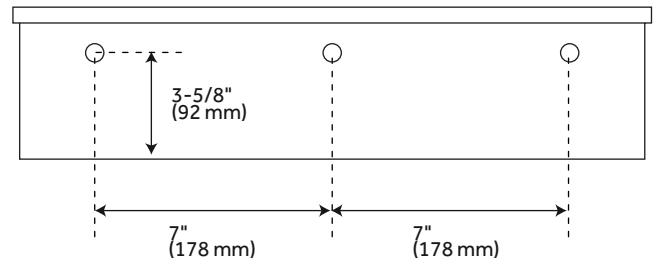

## CONTENTS

18" WALL VANITY ..... PAGE 2

REVISED 10/29/2020

### FEATURES

- Width: 18"
- Depth: 12-1/8"
- Mounting Hardware Height: 3-5/8"
- Mounting Hardware Width: 8"
- Towel Holder Width: 7"
- Towel Holder Width: 2"
- Back of Sink to Drain Center: 7-1/2"