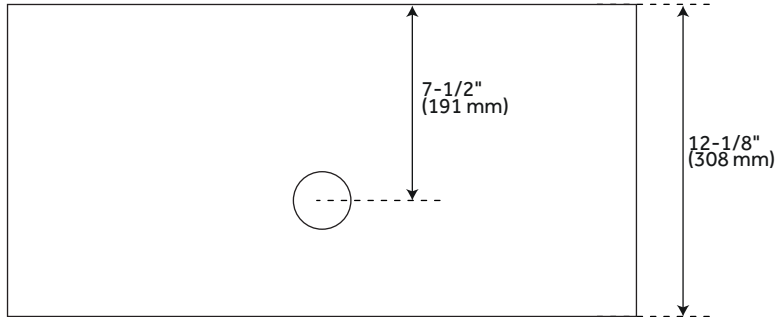

## FEATURES

Limited to vessel sinks  
no bigger than 12" in diameter

## CONTENTS

18" WALL VANITY ..... PAGE 2

REVISED 10/29/2020

### FEATURES

- Width: 18"
- Depth: 12-1/8"
- Mounting Hardware Height: 3-5/8"
- Mounting Hardware Width: 8"
- Towel Holder Width: 7"
- Towel Holder Width: 2"
- Back of Sink to Drain Center: 7-1/2"