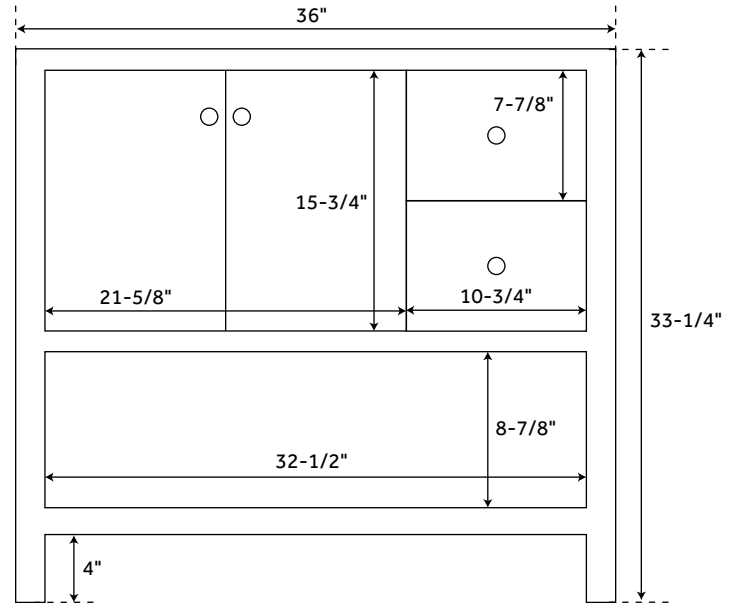

36" OLSEN

CONSOLE VANITY - HUNTER GREEN / WHITE OAK

SKU: 950009, 453941, 453942, 453943

FEATURES

Product Finish: Hunter Green/white Oak
Material: Wood
Installation Type: Freestanding
Number Of Basins: 1
Number Of Doors: 2
Number Of Drawers: 2
Features: Soft-close Hinges
Assembly Required: No
Built-in Adjusters: Yes

CONTENTS

36" VANITY PAGE 2

REVISED 06/24/2020

36" OLSEN

CONSOLE VANITY - HUNTER GREEN / WHITE OAK

SKU: 950009, 453941, 453942, 453943

FEATURES

Width: 36"
Depth: 21"
Height: 33-1/4"

PRODUCT IMAGE

All dimensions and specifications are nominal and may vary. Use actual products for accuracy in critical situations.

PAGE 2