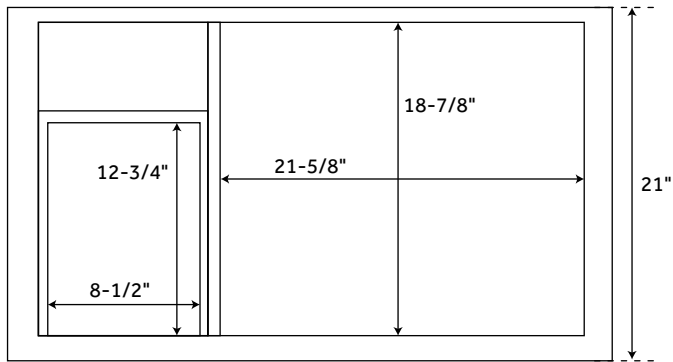

36" OLSEN

CONSOLE VANITY - HUNTER GREEN / WHITE OAK

SKU: 950009, 453941, 453942, 453943

FEATURES

Product Finish: Hunter Green/white Oak
Material: Wood
Installation Type: Freestanding
Number Of Basins: 1
Number Of Doors: 2
Number Of Drawers: 2
Features: Soft-close Hinges
Assembly Required: No
Built-in Adjusters: Yes

CONTENTS

36" VANITY PAGE 2

REVISED 06/24/2020

36" OLSEN

CONSOLE VANITY - HUNTER GREEN / WHITE OAK

SKU: 950009, 453941, 453942, 453943

FEATURES

Width: 36"
Depth: 21"
Height: 33-1/4"

PRODUCT IMAGE

All dimensions and specifications are nominal and may vary. Use actual products for accuracy in critical situations.

PAGE 2