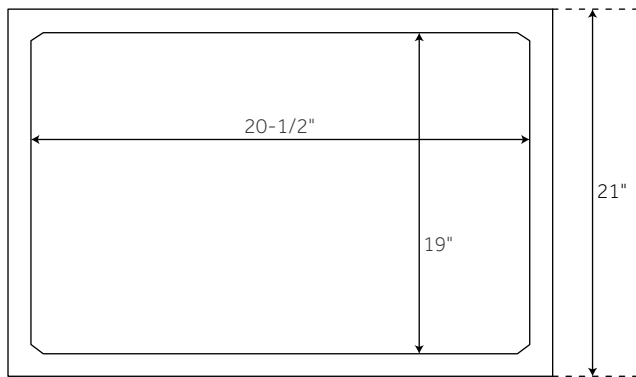

CONTENTS

24" VANITY PAGE 2

REVISED 06/24/2020

24" OLSEN

CONSOLE VANITY - HUNTER GREEN / WHITE OAK

SKU: 950005, 453929, 453930, 453931

FEATURES

Width: 24"

Depth: 21"

Height: 33-1/4"

PRODUCT IMAGE

All dimensions and specifications are nominal and may vary. Use actual products for accuracy in critical situations.

PAGE 2