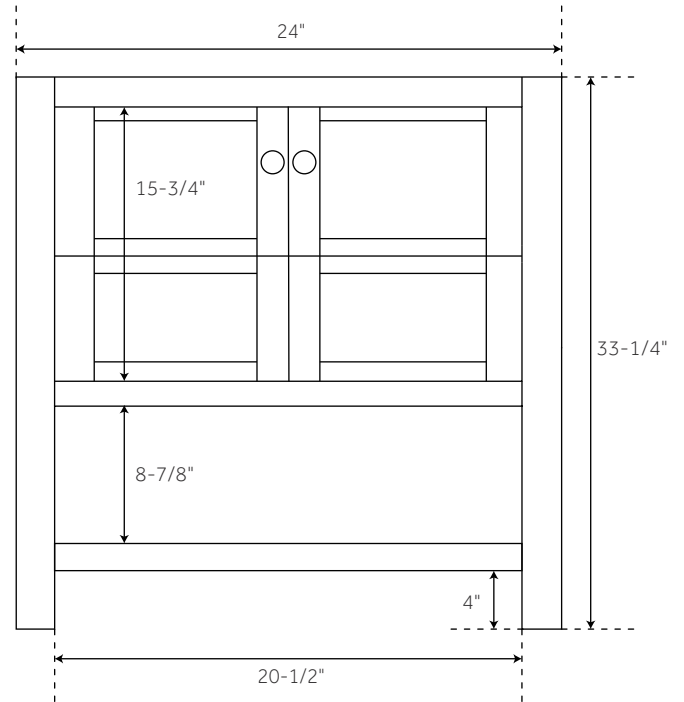

CONTENTS

24" VANITY PAGE 2

REVISED 06/24/2020

24" OLSEN

CONSOLE VANITY - HUNTER GREEN / WHITE OAK

SKU: 950005, 453929, 453930, 453931

FEATURES

Width: 24"

Depth: 21"

Height: 33-1/4"

PRODUCT IMAGE

All dimensions and specifications are nominal and may vary. Use actual products for accuracy in critical situations.

PAGE 2