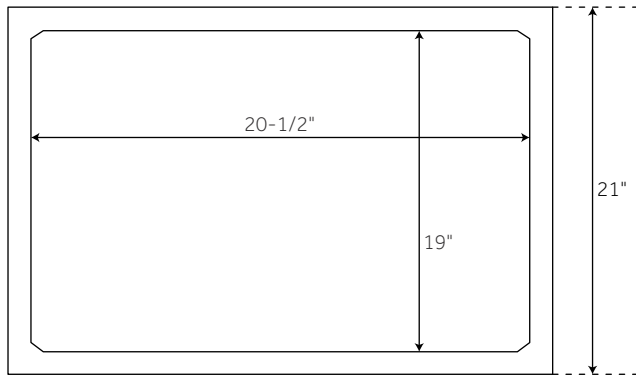

## CONTENTS

24" VANITY ..... PAGE 2

REVISED 06/24/2020

## FEATURES

Width: 24"  
Depth: 21"  
Height: 33-1/4"