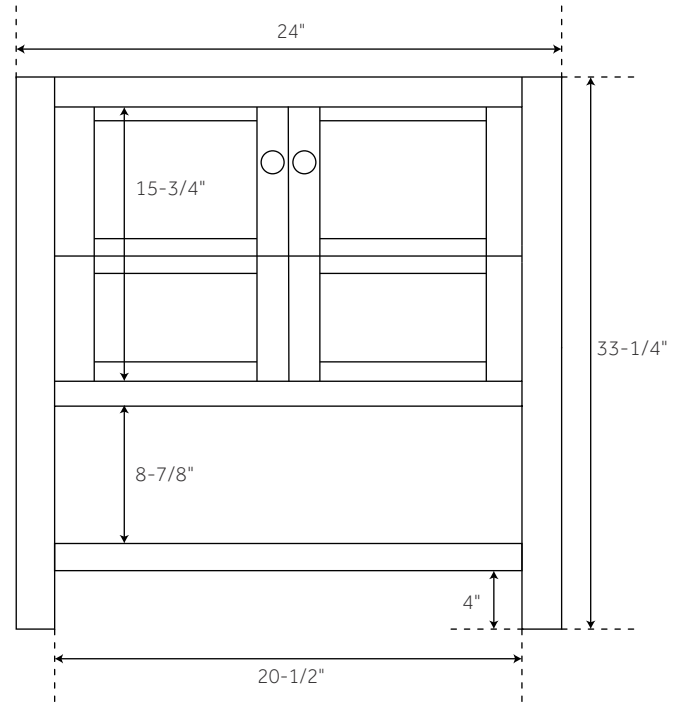

## CONTENTS

24" VANITY ..... PAGE 2

REVISED 06/24/2020

## FEATURES

Width: 24"  
Depth: 21"  
Height: 33-1/4"