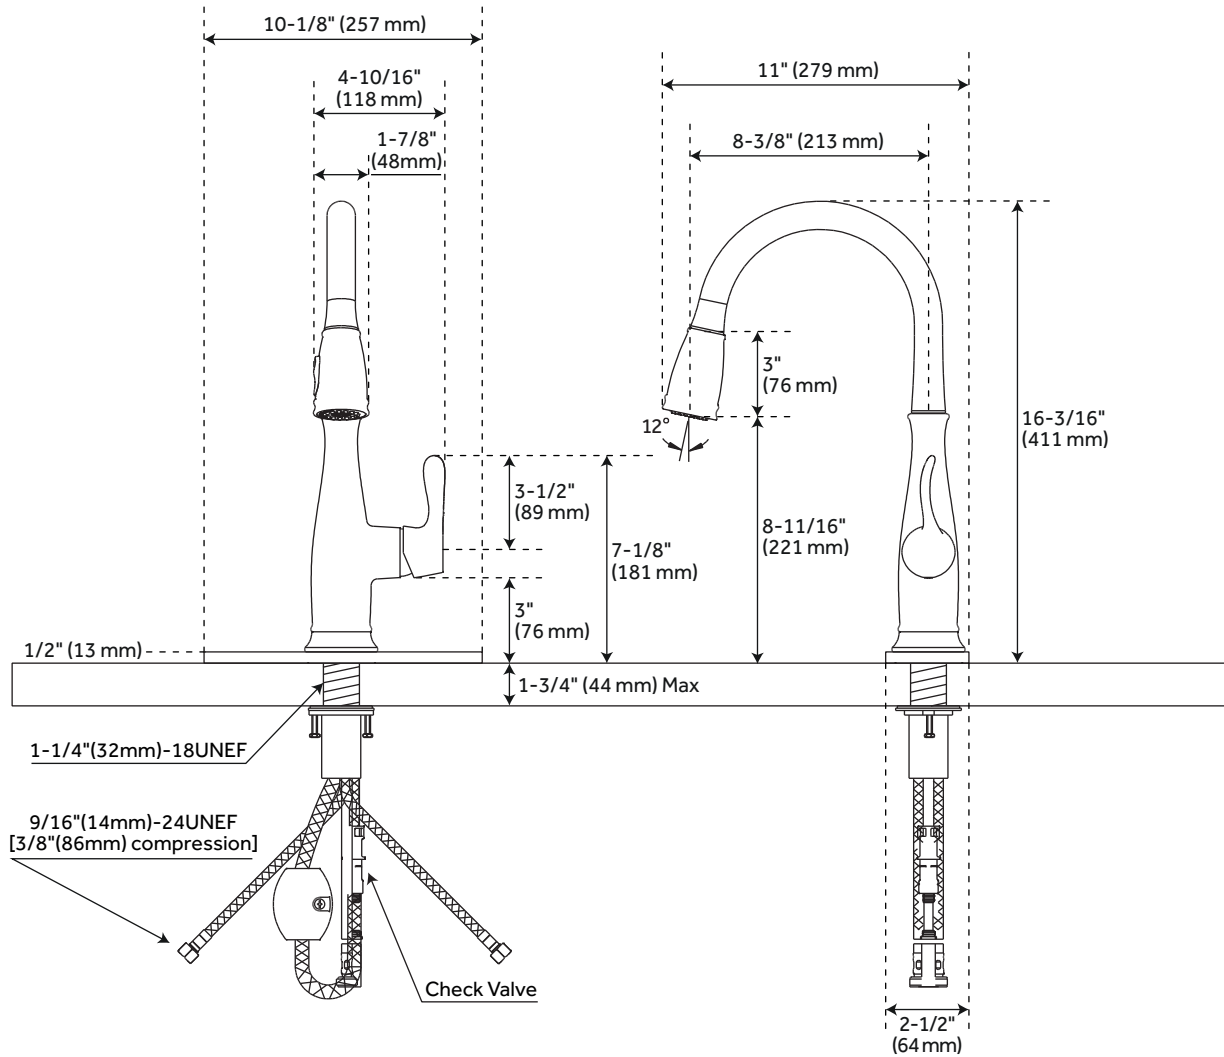

CORDELIA

SINGLE-HOLE PULL-DOWN KITCHEN FAUCET WITH DECK PLATE

SKU: 949690

FEATURES

Installation Type: Single-Hole
Faucet Holes: 1
Faucet Centers: Single-Hole
Handle Type: Lever
Features: Deck Plate, Pull-Down
Design: Traditional
Faucet Material: Brass
Swivel Spout: Yes
Ceramic Disc Cartridges: Yes
Hot and Cold Indicators: No
Drain Included: No
Maximum Flow Rate: 1.75 gpm (6.6L/min)
max @ 60 psi
Stream and Gentle Spray
Deck Plate Can be Used to Hide the Unused
Mounting Holes
Braided Nylon Supplies
360° Swivel Spout

CONTENTS

KITCHEN SINK FAUCET PAGE 2

REVISED 07/08/2020

CORDELIA

SINGLE-HOLE PULL-DOWN KITCHEN FAUCET WITH DECK PLATE

SKU: 949690

FEATURES

Length: 10-1/8"
 Width: 11"
 Height: 16-3/16"
 Height To Spout: 8-11/16"
 Spout Reach: 8-3/8"
 Base Plate Length: 10-1/8"
 Base Plate Width: 2-1/2"
 Handle Length: 3-1/2"
 Height to Bottom of Handle: 3"
 IPS: 3/8"

CODES/STANDARDS

cUPC
 ASME A112.18.1/CSA B125.1
 NSF/ANSI 61
 NSF/ANSI 372
 CEC Listed
 CALGreen
 Massachusetts Accepted

PRODUCT IMAGE

All dimensions and specifications are nominal and may vary. Use actual products for accuracy in critical situations.