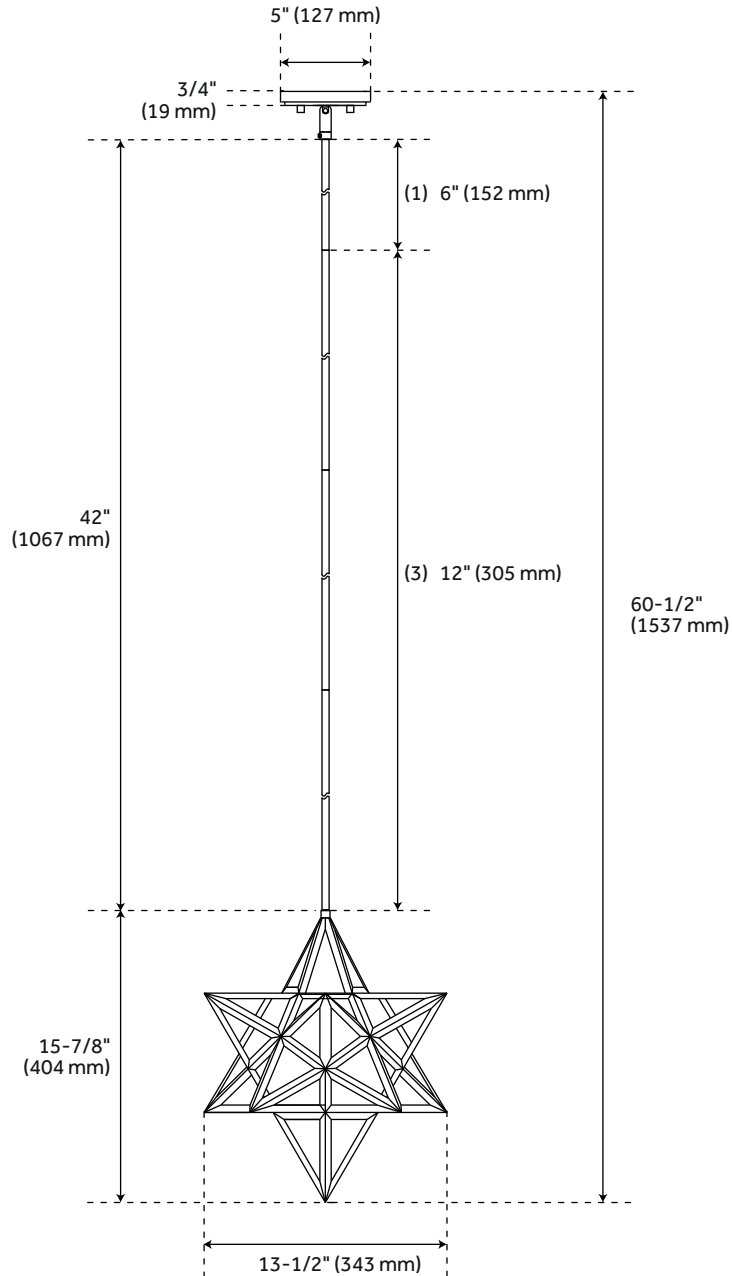

MAYLAND PENDANT LIGHT - SINGLE LIGHT

SKU: 949641

FEATURES

Installation Type: Ceiling Mount
Design: Modern
Material: Metal
Width: 13-1/2"
Height: 15-7/8"
Base Plate Length: 3/4"
Base Plate Height: 3/4"
Mounting Hardware Included: Yes
Reversible Mounting: No
Number of Bulbs: 1
Base Plate Width: 5"
Base Plate Depth: 3/4"
Location Type: Suitable for Damp Locations
Bulbs Included: No
Bulb Type: Medium E-26
Wattage per Bulb: 60
Downrod/Chain Length: 1-6", 3-12"

CODES/STANDARDS

UL 1598 / CSA C22.2 No 250.0

Code:
REVISED 12/28/2021

MAYLAND SINGLE LIGHT PENDANT LIGHT

SKU: 949641

All dimensions and specifications are nominal and may vary. Use actual products for accuracy in critical situations.