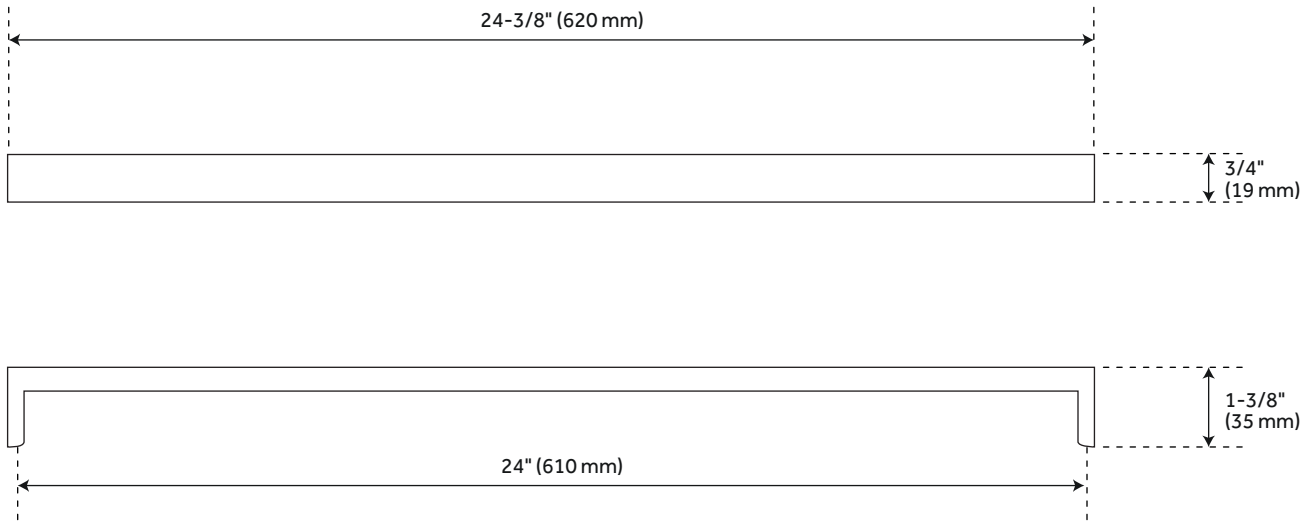

GROHL

24" HAMMERED BRASS APPLIANCE PULL

SKU: 453299, 453300, 453301, 453302

FEATURES

- Material: Brass
- Design: Traditional
- Height: 5/8"
- Depth: 1-3/8"
- Mounting Hardware Included: Yes
- Mounting Hardware Concealed: Yes
- Mounts From: Back