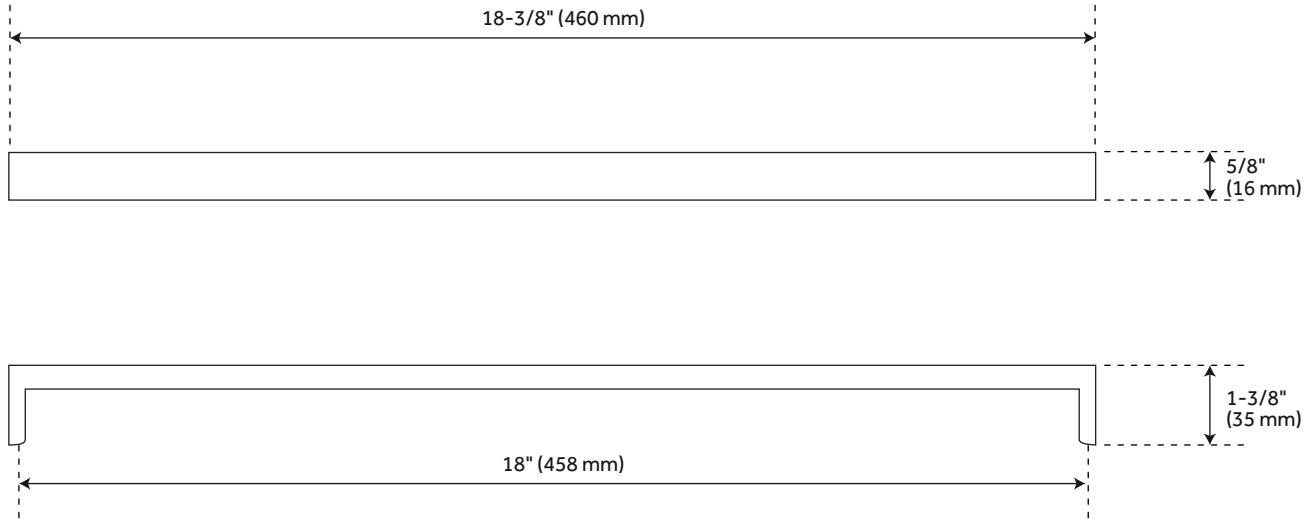

### FEATURES

Sold Individually.

18" Center overall dimensions: 18-3/8" W x 5/8" H x 1-3/8" D.

24" Center overall dimensions: 24-3/8" W x 3/4" H x 1-3/8" D.

### CONTENTS

18" APPLIANCE PULL ..... PAGE 2

24" APPLIANCE PULL ..... PAGE 3

REVISED 03/04/2020

### FEATURES

- Material: Brass
- Design: Traditional
- Height: 5/8"
- Depth: 1-3/8"
- Mounting Hardware Included: Yes
- Mounting Hardware Concealed: Yes
- Mounts From: Back