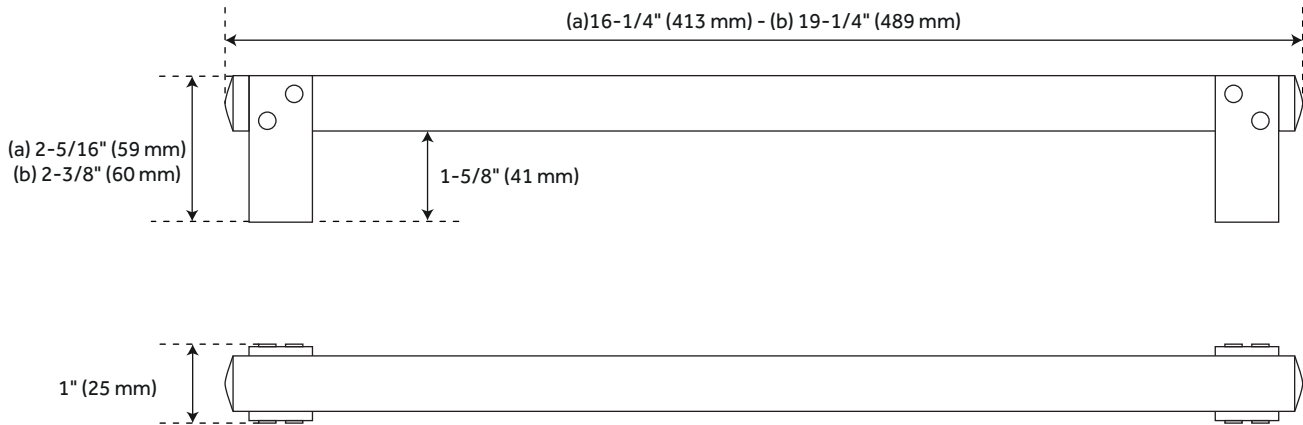

### FEATURES

- Material: Brass
- Design: Modern
- Height: 1"
- Mounting Hardware Included: Yes
- Mounting Hardware Concealed: Yes
- Mounts From: Back
- 15" Centers overall dimensions: 16-1/4" W x 1" H x 2-5/16" D.
- 18" Centers overall dimensions: 19-1/4" W x 1" H x 2-3/8" D.